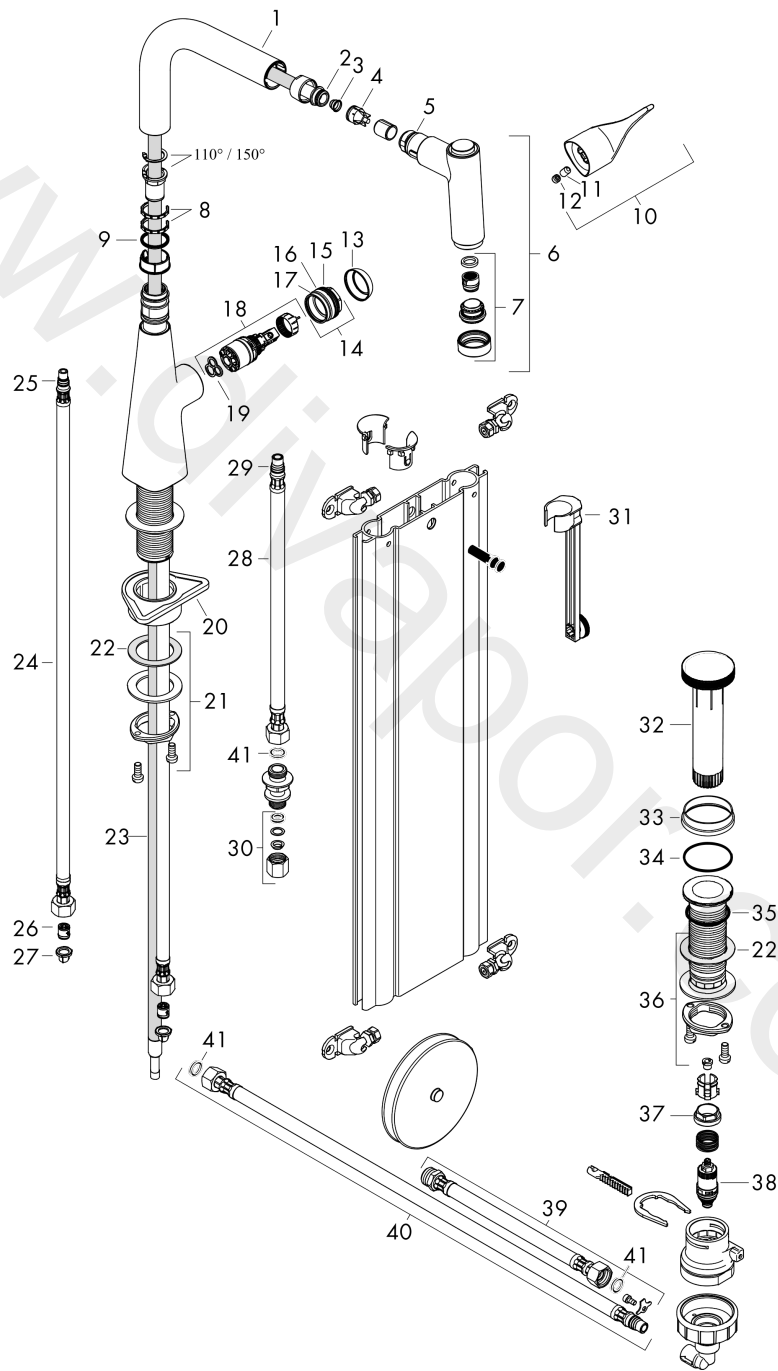

Metris Select M71
2-hole single lever kitchen mixer 220, pull-out spray, 2jet, sBox
 Surfaces: Article Number: **73805000**

Exploded Drawing

Year of production: 05/19 - 06/22

Metris Select M71

2-hole single lever kitchen mixer 220, pull-out spray, 2jet, sBox

Surfaces: Article Number: 73805000

Spare part list

Year of production: 05/19 - 06/22

Pos.	Description	Article Number	Price	PU
1	spout cpl.	93173000	£ 137,00	1
2	O-ring 11x2	98127000	£ 3,30	1
3	filter	97735000	£ 3,30	1
4	non return valve	96737000	£ 35,00	1
5	O-ring 18x1,5	98231000	£ 3,30	1
6	handspray	93172000	£ 173,00	1
7	spray former	92183000	£ 43,00	1
8	set of lever collars	98365000	£ 9,00	1
9	O-ring 21x2,5	98211000	£ 3,30	1
10	handle	93170000	£ 64,00	1
11	hollow set screw M6x10 DIN 916	96029000	£ 3,30	1
12	screw cover	95704000	£ 3,30	1
13	flange	98863000	£ 51,00	1
14	nut	98864000	£ 43,00	1
15	O-ring 23x2	98398000	£ 3,30	1
16	O-ring 27x1,5	92527000	£ 13,30	1
17	O-ring 25x1,5	98146000	£ 3,30	1
18	cartridge, assy	97685000	£ 64,00	1
19	seal	98865000	£ 35,00	1
20	support	97523000	£ 6,10	1
21	fixing set (Ø 34)	95049000	£ 16,10	1
22	lever collar	97548000	£ 3,30	1
23	hose	93191000	£ 96,00	1
24	connection hose 900 mm M8x0,75 G3/8	96316000	£ 43,00	1
25	O-ring 7x1,5	98422000	£ 3,30	1
26	non return valve DW 10	96456000	£ 9,00	1
27	filter packing	95291000	£ 13,30	1
28	connection hose 450 mm M10x1 G3/8	96507000	£ 43,00	1
29	O-ring 8x1,75	97827000	£ 3,30	1
30	squeezing connection	96099000	£ 9,00	1
31	extension set	43333000	-	1
32	turning handle	93200000	£ 43,00	1
33	escutcheon	93201000	-	1
34	O-ring 40x1,5	98464000	£ 3,30	1
35	O-ring 36x2	98156000	£ 3,30	1
36	fixing set (special)	93253000	£ 20,50	1
37	nut	92567000	£ 20,50	1
38	shut off unit	98463000	£ 51,00	1
39	connection hose 700 mm G3/8 x G3/8	95896000	£ 64,00	1
40	connection hose 900 mm M10x1 G3/8	98785000	£ 35,00	1
41	sealing set	95581000	£ 6,10	1