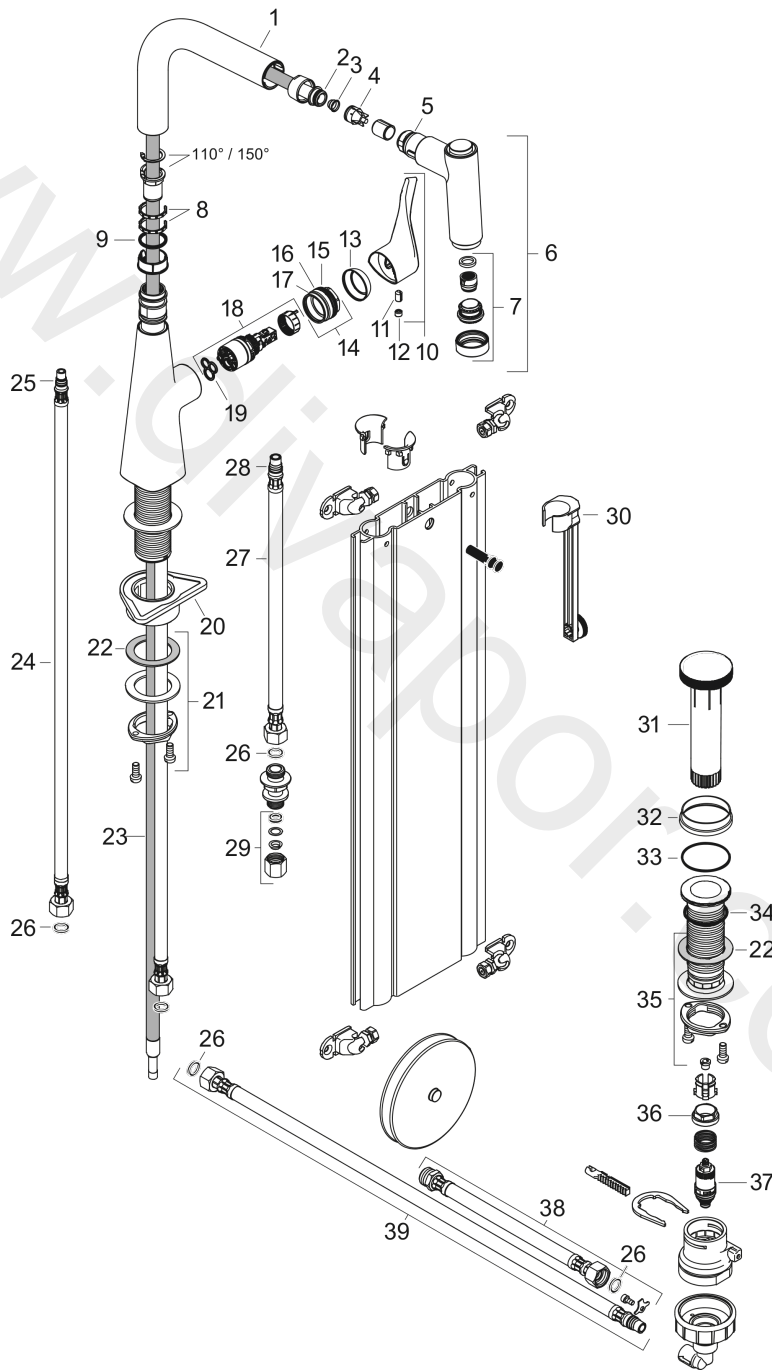

Metris Select M71

2-hole single lever kitchen mixer 220, pull-out spray, 2jet, sBox

Surfaces: Article Number: **73805000**

Exploded Drawing

Year of production: **04/17 - 04/19**

Metris Select M71

2-hole single lever kitchen mixer 220, pull-out spray, 2jet, sBox

Surfaces: Article Number: 73805000

Spare part list

Year of production: 04/17 - 04/19

Pos.	Description	Article Number	Price	PU
1	spout cpl.	93173000	£ 137,00	1
2	O-ring 11x2	98127000	£ 3,30	1
3	filter	97735000	£ 3,30	1
4	non return valve	96737000	£ 35,00	1
5	O-ring 18x1,5	98231000	£ 3,30	1
6	handspray	93172000	£ 173,00	1
7	spray former	92183000	£ 43,00	1
8	set of lever collars	98365000	£ 9,00	1
9	O-ring 21x2,5	98211000	£ 3,30	1
10	handle	93170000	£ 64,00	1
11	hollow set screw M6x10 DIN 916	96029000	£ 3,30	1
12	screw cover	95704000	£ 3,30	1
13	flange	98863000	£ 51,00	1
14	nut	98864000	£ 43,00	1
15	O-ring 23x2	98398000	£ 3,30	1
16	O-ring 27x1,5	92527000	£ 13,30	1
17	O-ring 25x1,5	98146000	£ 3,30	1
18	cartridge, assy	97685000	£ 64,00	1
19	seal	98865000	£ 35,00	1
20	support	97523000	£ 6,10	1
21	fixing set (Ø 34)	95049000	£ 16,10	1
22	lever collar	97548000	£ 3,30	1
23	hose	93191000	£ 96,00	1
24	connection hose 900 mm M8x0,75 G3/8	96316000	£ 43,00	1
25	O-ring 7x1,5	98422000	£ 3,30	1
26	sealing set	95581000	£ 6,10	1
27	connection hose 450 mm M10x1 G3/8	96507000	£ 43,00	1
28	O-ring 8x1,75	97827000	£ 3,30	1
29	squeezing connection	96099000	£ 9,00	1
30	extension set	43333000	-	1
31	turning handle	93200000	£ 43,00	1
32	escutcheon	93201000	-	1
33	O-ring 40x1,5	98464000	£ 3,30	1
34	O-ring 36x2	98156000	£ 3,30	1
35	fixing set (special)	93253000	£ 20,50	1
36	nut	92567000	£ 20,50	1
37	shut off unit	98463000	£ 51,00	1
38	connection hose 700 mm G3/8 x G3/8	95896000	£ 64,00	1
39	connection hose 900 mm M10x1 G3/8	98785000	£ 35,00	1