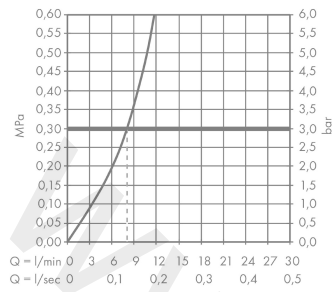

Metris Select M71

2-hole single lever kitchen mixer 200, pull-out spout, 1jet, sBox

Finish: **Stainless Steel Finish**

Article Number: **73804800**

Flowchart

Q - l/min 0 3 6 9 12 15 18 21 24 27 30
Q - l/sec 0 0,1 0,2 0,3 0,4 0,5

www.divapor.com