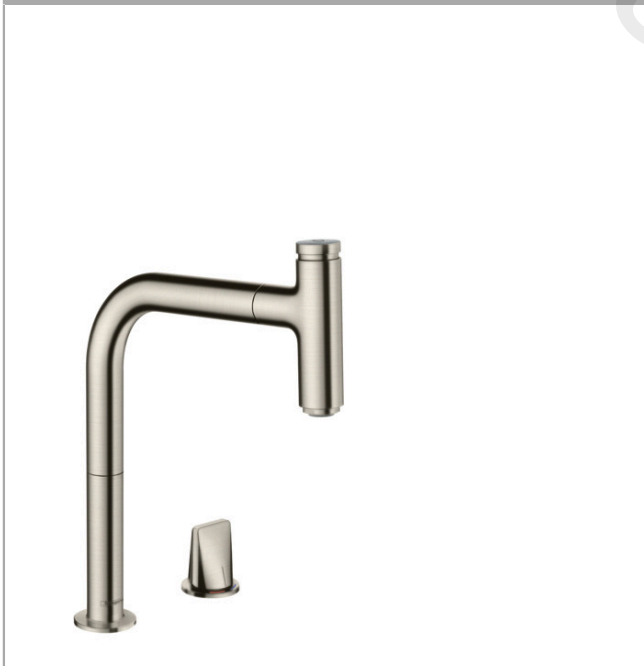

Metris Select M71

2-hole single lever kitchen mixer 200, pull-out spout, 1jet, sBox

Finish: **Stainless Steel Finish** Article Number: **73804800**

Description

product features

- consists of: 2-hole single lever kitchen mixer, control unit, hose box
- ComfortZone 200
- swivel range adjustable in 2 steps to 110° or 150°
- flexible position of faucet controls, 2 tap holes with Ø 35 mm required
- normal spray
- Select button for a comfortable start/stop of the water flow
- MagFit magnetic shower support
- connection dimension: DN15
- maximum flow rate at 3 bar: 8 l/min
- ceramic cartridge
- connection type: G 3/8 connections
- integrated non-return valve
- suitable for continuous flow water heaters
- sBox for quiet, smooth and protected hose guidance in the cabinet, under the countertop
- extension length up to 76 cm

Article Details

Price excl. VAT

985,80 £

Technology

Product image

Scale drawing

Metris Select M71

2-hole single lever kitchen mixer 200, pull-out spout, 1jet, sBox

Finish: **Stainless Steel Finish**

Article Number: **73804800**

Flowchart

Q - l/min 0 3 6 9 12 15 18 21 24 27 30
 Q - l/sec 0 0,1 0,2 0,3 0,4 0,5

www.divapor.com

Metris Select M71
2-hole single lever kitchen mixer 200, pull-out spout, 1jet, sBox
 Finish: **Stainless Steel Finish** Article Number: **73804800**

Exploded Drawing

Year of production: >05/19

Metris Select M71

2-hole single lever kitchen mixer 200, pull-out spout, 1jet, sBox

Finish: **Stainless Steel Finish** Article Number: **73804800**

Spare part list