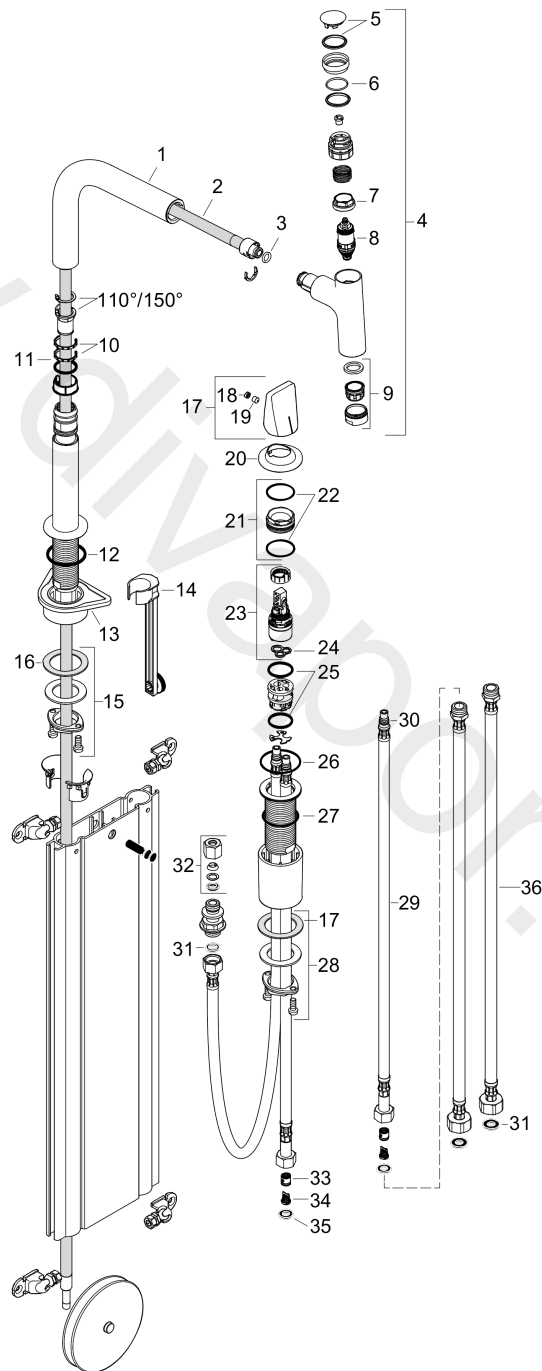

Exploded Drawing

Year of production: >05/19

Metris Select M71

2-hole single lever kitchen mixer 200, pull-out spout, 1jet, sBox

Finish: **Stainless Steel Finish** Article Number: **73804800**

Spare part list

Year of production: >05/19

Pos.	Description	Article Number	Price	PU
1	spout cpl.	92583800	£ 137,00	1
2	hose	93188000	£ 137,00	1
3	O-ring 8x2	98112000	£ 3,30	1
4	handspray	92570800	£ 445,00	1
5	cover	92566000	£ 16,10	1
6	O-Ring 14x1,5	98201000	£ 3,30	1
7	nut	92567000	£ 20,50	1
8	shut off unit	98463000	£ 51,00	1
9	aerator M24x1 (15 l/min)	13913800	£ 25,00	1
10	set of lever collars	98365000	£ 9,00	1
11	O-ring 21x2,5	98211000	£ 3,30	1
12	O-ring 38x2,5	98198000	£ 6,10	1
13	support	97523000	£ 6,10	1
14	extension set	43333000	£ 30,00	1
15	fixing set (Ø 28)	92909000	£ 43,00	1
16	lever collar	97548000	£ 3,30	1
17	handle	93090800	£ 96,00	1
18	screw cover	93093000	£ 3,30	1
19	hollow set screw M6x6	98445000	£ 3,30	1
20	escutcheon	93094800	£ 173,00	1
21	nut	92627000	£ 20,50	1
22	O-ring 27x1,5	92527000	£ 13,30	1
23	cartridge, assy	97685000	£ 64,00	1
24	seal	98865000	£ 35,00	1
25	O-ring 23x2	98398000	£ 3,30	1
26	O-ring 40x1,5	98464000	£ 3,30	1
27	O-ring 36x2	98156000	£ 3,30	1
28	fixing set (Ø 34)	95049000	£ 16,10	1
29	connection hose 600 mm M8x0,75 G3/8	95664000	£ 35,00	1
30	O-ring 7x1,5	98422000	£ 3,30	1
31	sealing set	95581000	£ 6,10	1
32	squeezing connection	96099000	£ 9,00	1
33	non return valve DW 10	96456000	£ 9,00	1
34	filter	92532000	£ 9,00	1
35	sealing set	92533000	£ 3,30	1
36	connection hose 700 mm G3/8 x G3/8	95896000	£ 64,00	1