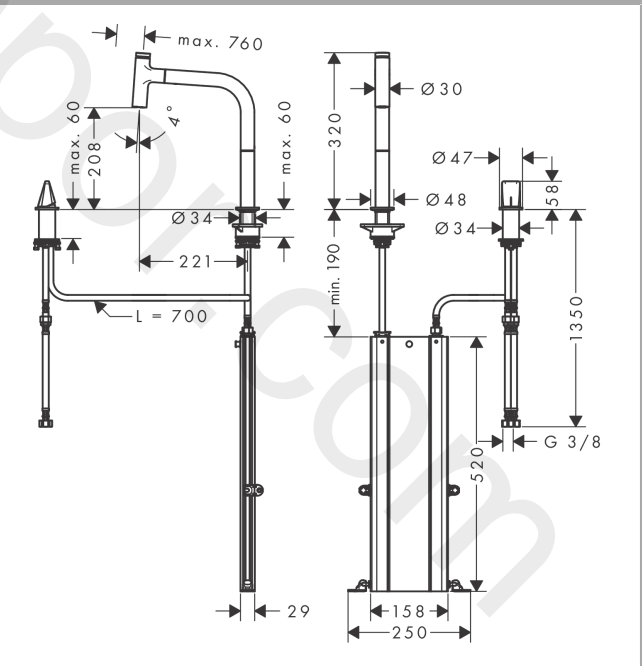

Scale drawing