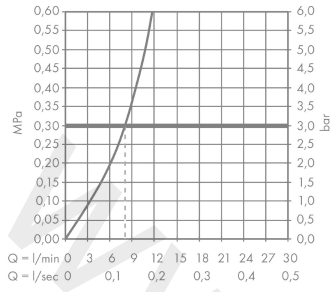

Metris Select M71

2-hole single lever kitchen mixer 200, pull-out spout, 1jet, sBox

Finish: **Chrome** Article Number: **73804000**

Flowchart