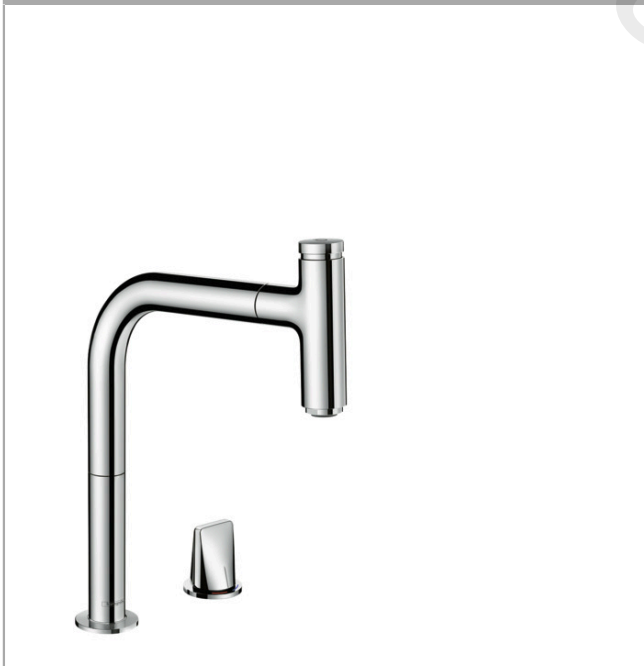

Metris Select M71

2-hole single lever kitchen mixer 200, pull-out spout, 1jet, sBox

Finish: **Chrome** Article Number: **73804000**

Description

product features

- consists of: 2-hole single lever kitchen mixer, control unit, hose box
- ComfortZone 200
- swivel range adjustable in 2 steps to 110° or 150°
- flexible position of faucet controls, 2 tap holes with Ø 35 mm required
- normal spray
- Select button for a comfortable start/stop of the water flow
- MagFit magnetic shower support
- connection dimension: DN15
- maximum flow rate at 3 bar: 8 l/min
- ceramic cartridge
- connection type: G 3/8 connections
- integrated non-return valve
- suitable for continuous flow water heaters
- sBox for quiet, smooth and protected hose guidance in the cabinet, under the countertop
- extension length up to 76 cm

Article Details

Price excl. VAT

758,33 £

Technology

Product image

Scale drawing

Metris Select M71

2-hole single lever kitchen mixer 200, pull-out spout, 1jet, sBox

Finish: **Chrome** Article Number: **73804000**

Flowchart

Metris Select M71
2-hole single lever kitchen mixer 200, pull-out spout, 1jet, sBox
 Finish: **Chrome** Article Number: **73804000**

Exploded Drawing

Year of production: >05/19

Metris Select M71**2-hole single lever kitchen mixer 200, pull-out spout, 1jet, sBox**Finish: **Chrome** Article Number: **73804000****Spare part list**

Year of production: >05/19