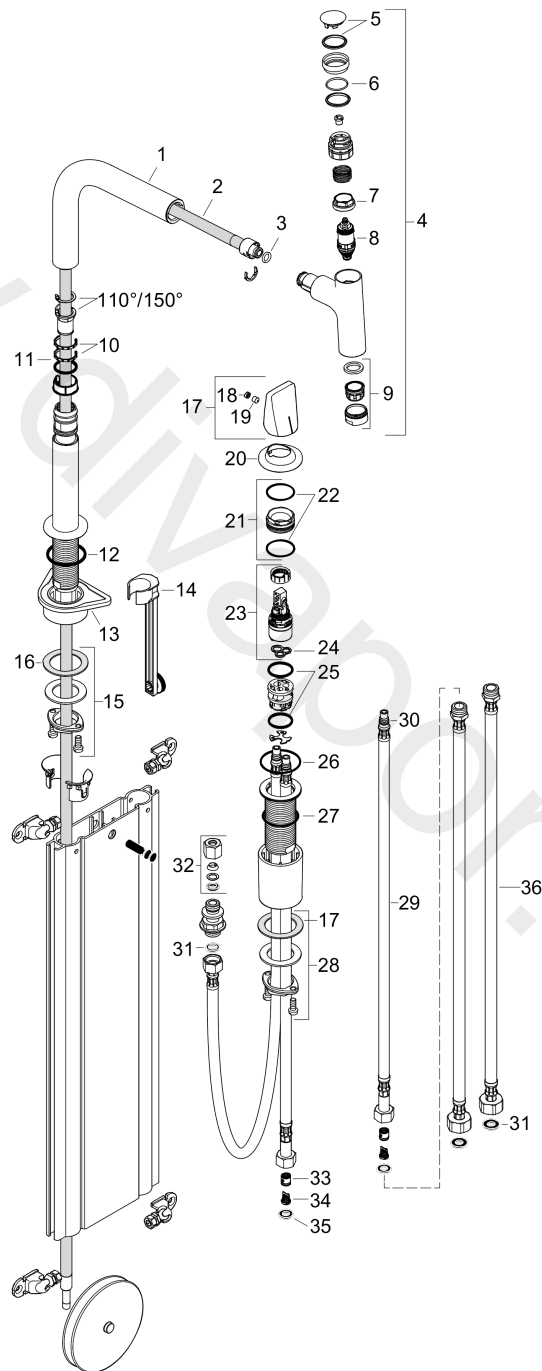

Metris Select M71
2-hole single lever kitchen mixer 200, pull-out spout, 1jet, sBox
Finish: **Chrome** Article Number: **73804000**

Exploded Drawing

Year of production: >05/19

Metris Select M71

2-hole single lever kitchen mixer 200, pull-out spout, 1jet, sBox

Finish: **Chrome** Article Number: **73804000**

Spare part list

Year of production: >05/19

Pos.	Description	Article Number	Price	PU
1	spout cpl.	92583000	£ 79,00	1
2	hose	93188000	£ 137,00	1
3	O-ring 8x2	98112000	£ 3,30	1
4	handspray	92570000	£ 275,00	1
5	cover	92566000	£ 16,10	1
6	O-Ring 14x1,5	98201000	£ 3,30	1
7	nut	92567000	£ 20,50	1
8	shut off unit	98463000	£ 51,00	1
9	aerator M24x1 (15 l/min)	13913000	£ 14,00	1
10	set of lever collars	98365000	£ 9,00	1
11	O-ring 21x2,5	98211000	£ 3,30	1
12	O-ring 38x2,5	98198000	£ 6,10	1
13	support	97523000	£ 6,10	1
14	extension set	43333000	£ 30,00	1
15	fixing set (Ø 28)	92909000	£ 43,00	1
16	lever collar	97548000	£ 3,30	1
17	handle	93090000	£ 64,00	1
18	screw cover	93093000	£ 3,30	1
19	hollow set screw M6x6	98445000	£ 3,30	1
20	escutcheon	93094000	£ 110,00	1
21	nut	92627000	£ 20,50	1
22	O-ring 27x1,5	92527000	£ 13,30	1
23	cartridge, assy	97685000	£ 64,00	1
24	seal	98865000	£ 35,00	1
25	O-ring 23x2	98398000	£ 3,30	1
26	O-ring 40x1,5	98464000	£ 3,30	1
27	O-ring 36x2	98156000	£ 3,30	1
28	fixing set (Ø 34)	95049000	£ 16,10	1
29	connection hose 600 mm M8x0,75 G3/8	95664000	£ 35,00	1
30	O-ring 7x1,5	98422000	£ 3,30	1
31	sealing set	95581000	£ 6,10	1
32	squeezing connection	96099000	£ 9,00	1
33	non return valve DW 10	96456000	£ 9,00	1
34	filter	92532000	£ 9,00	1
35	sealing set	92533000	£ 3,30	1
36	connection hose 700 mm G3/8 x G3/8	95896000	£ 64,00	1