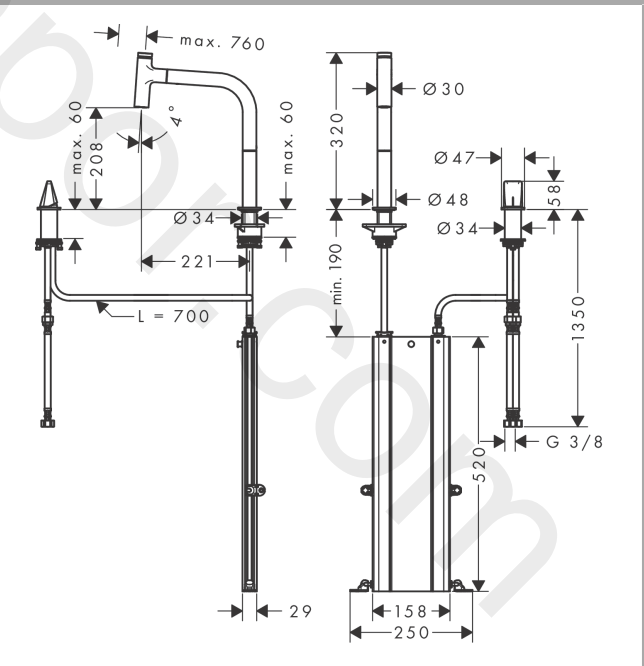

Scale drawing