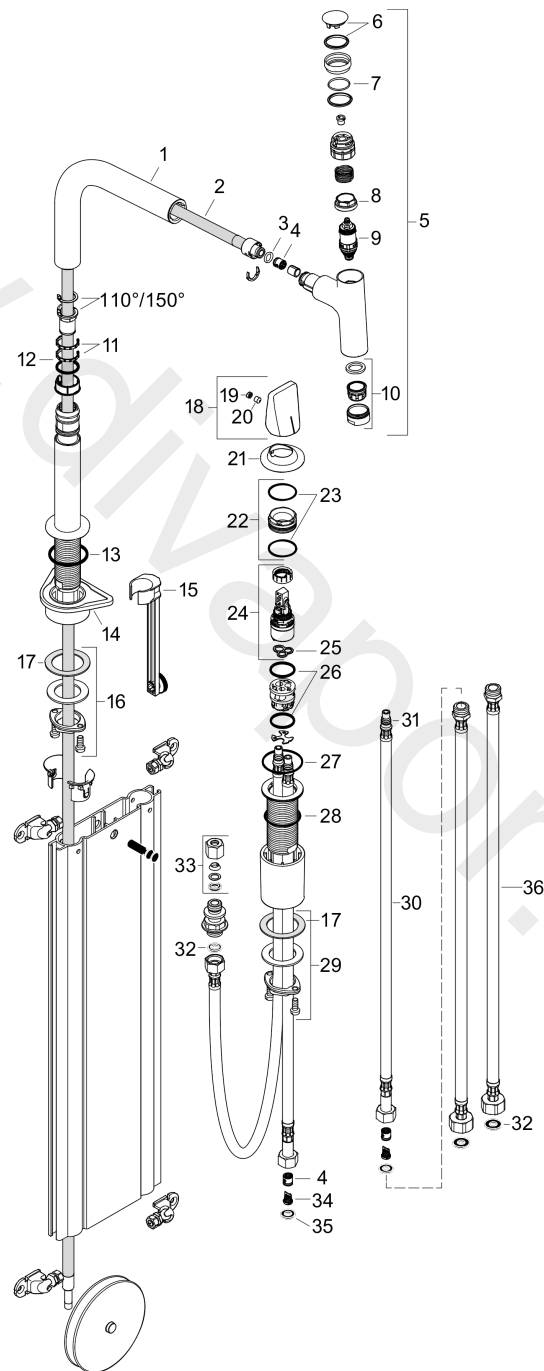

Metris Select M71
2-hole single lever kitchen mixer 200, pull-out spout, 1jet, sBox
 Surfaces: Article Number: **73804000**

Exploded Drawing

Year of production: 04/17 - 04/19

Metris Select M71

2-hole single lever kitchen mixer 200, pull-out spout, 1jet, sBox

Surfaces: Article Number: **73804000**

Spare part list

Year of production: **04/17 - 04/19**

Pos.	Description	Article Number	Price	PU
1	spout cpl.	92583000	£ 79,00	1
2	hose	93188000	£ 137,00	1
3	O-ring 8x2	98112000	£ 3,30	1
4	non return valve DW 10	96456000	£ 9,00	1
5	handspray	92570000	£ 275,00	1
6	cover	92566880	£ 20,50	1
7	O-Ring 14x1,5	98201000	£ 3,30	1
8	nut	92567000	£ 20,50	1
9	shut off unit	98463000	£ 51,00	1
10	aerator M24x1 (15 l/min)	13913000	£ 14,00	1
11	set of lever collars	98365000	£ 9,00	1
12	O-ring 21x2,5	98211000	£ 3,30	1
13	O-ring 38x2,5	98198000	£ 6,10	1
14	support	97523000	£ 6,10	1
15	extension set	43333000	£ 30,00	1
16	fixing set (Ø 28)	92909000	£ 43,00	1
17	lever collar	97548000	£ 3,30	1
18	handle	93090000	£ 64,00	1
19	screw cover	93093000	£ 3,30	1
20	hollow set screw M6x6	98445000	£ 3,30	1
21	escutcheon	93094000	£ 110,00	1
22	nut	92627000	£ 20,50	1
23	O-ring 27x1,5	92527000	£ 13,30	1
24	cartridge, assy	97685000	£ 64,00	1
25	seal	98865000	£ 35,00	1
26	O-ring 23x2	98398000	£ 3,30	1
27	O-ring 40x1,5	98464000	£ 3,30	1
28	O-ring 36x2	98156000	£ 3,30	1
29	fixing set (special)	93253000	£ 20,50	1
30	connection hose 600 mm M8x0,75 G3/8	95664000	£ 35,00	1
31	O-ring 7x1,5	98422000	£ 3,30	1
32	sealing set	95581000	£ 6,10	1
33	squeezing connection	96099000	£ 9,00	1
34	filter	92532000	£ 9,00	1
35	sealing set	92533000	£ 3,30	1
36	connection hose 700 mm G3/8 x G3/8	95896000	£ 64,00	1