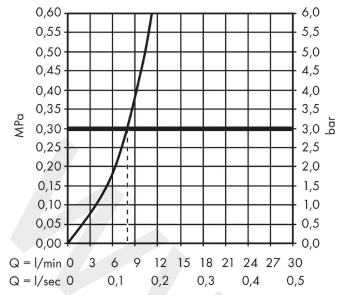

Metris Select M71

Single lever kitchen mixer 320, pull-out spout, 1jet, sBox

Finish: **Stainless Steel Finish** Article Number: **73803800**

Flowchart

www.divapor.com