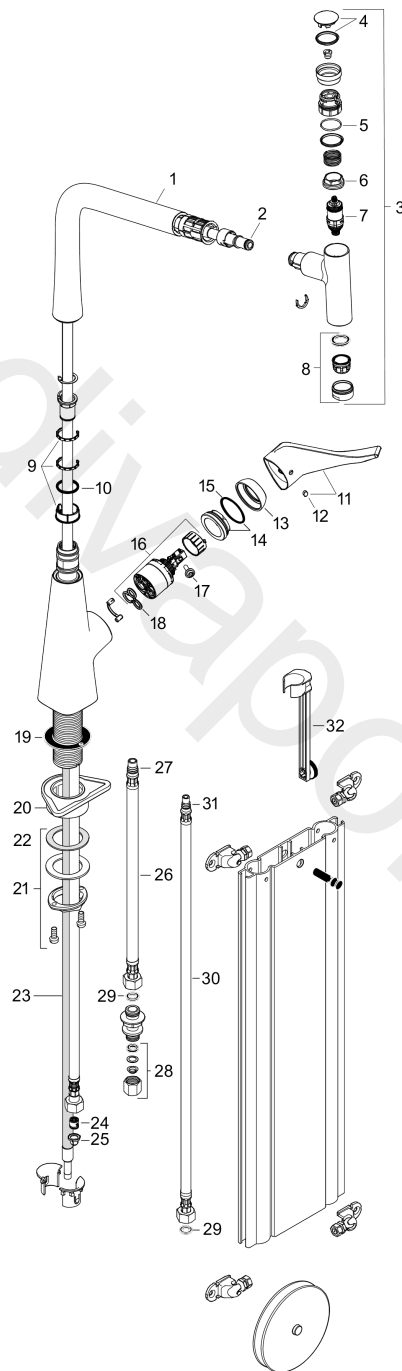

Exploded Drawing

Year of production: >05/19

Metris Select M71

Single lever kitchen mixer 320, pull-out spout, 1jet, sBox

Finish: **Stainless Steel Finish** Article Number: **73803800**

Spare part list

Year of production: >05/19

Pos.	Description	Article Number	Price	PU
1	spout cpl.	92736800	£ 224,00	1
2	O-ring 8x2	98112000	£ 3,30	1
3	handspray	92737800	£ 585,00	1
4	cover	92566000	£ 16,10	1
5	O-Ring 14x1,5	98201000	£ 3,30	1
6	nut	92567000	£ 20,50	1
7	shut off unit	98463000	£ 51,00	1
8	aerator laminar M24x1 (15 l/min)	92517000	£ 20,50	1
9	set of lever collars	98365000	£ 9,00	1
10	O-ring 21x2,5	98211000	£ 3,30	1
11	handle	98455800	£ 96,00	1
12	screw cover	96338000	£ 3,30	1
13	flange	95498800	£ 25,00	1
14	nut	97209000	£ 16,10	1
15	O-Ring 32x2	98193000	£ 3,30	1
16	cartridge, assy	92730000	£ 35,00	1
17	locking screw for handle	95140000	£ 6,10	1
18	seal	95008000	£ 9,00	1
19	seal	92582000	£ 3,30	1
20	support	97523000	£ 6,10	1
21	fixing set (Ø 34)	95049000	£ 16,10	1
22	lever collar	97548000	£ 3,30	1
23	hose 1,50 m	92569000	£ 79,00	1
24	non return valve DW 10	96456000	£ 9,00	1
25	filter packing	95291000	£ 13,30	1
26	connection hose 600 mm M10x1	92568000	£ 64,00	1
27	O-ring 8x1,75	97827000	£ 3,30	1
28	squeezing connection	96099000	£ 9,00	1
29	sealing set	95581000	£ 6,10	1
30	connection hose 900 mm M8x0,75 G3/8	95372000	£ 35,00	1
31	O-ring 7x1,5	98422000	£ 3,30	1
32	extension set	43333000	-	1