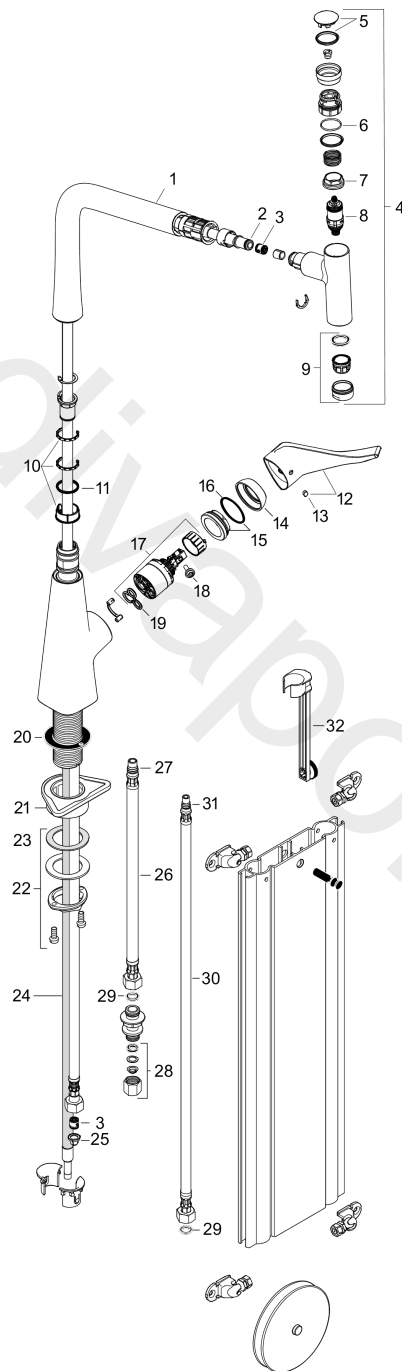

**Metris Select M71**  
**Single lever kitchen mixer 320, pull-out spout, 1jet, sBox**  
 Surfaces: Article Number: **73803800**

Exploded Drawing

Year of production: 04/17 - 04/19

## Metris Select M71

Single lever kitchen mixer 320, pull-out spout, 1jet, sBox

Surfaces: Article Number: 73803800

### Spare part list

Year of production: 04/17 - 04/19

Pos.	Description	Article Number	Price	PU
1	spout cpl.	92736800	£ 224,00	1
2	O-ring 8x2	98112000	£ 3,30	1
3	non return valve DW 10	96456000	£ 9,00	1
4	handspray	92737800	£ 585,00	1
5	cover	92566880	£ 20,50	1
6	O-ring 19x1,5	95962000	£ 3,30	1
7	nut	92567000	£ 20,50	1
8	shut off unit	98463000	£ 51,00	1
9	aerator laminar M24x1 (15 l/min)	92517800	£ 35,00	1
10	seal	95008000	£ 9,00	1
11	set of lever collars	98365000	£ 9,00	1
12	handle	98455800	£ 96,00	1
13	screw cover	96338000	£ 3,30	1
14	flange	95498800	£ 25,00	1
15	nut	97209000	£ 16,10	1
16	O-Ring 32x2	98193000	£ 3,30	1
17	cartridge, assy	92730000	£ 35,00	1
18	locking screw for handle	95140000	£ 6,10	1
19	O-ring 21x2,5	98211000	£ 3,30	1
20	seal	92582000	£ 3,30	1
21	support	97523000	£ 6,10	1
22	fixing set (Ø 34)	95049000	£ 16,10	1
23	lever collar	97548000	£ 3,30	1
24	hose 1,50 m	92569000	£ 79,00	1
25	filter packing	95291000	£ 13,30	1
26	connection hose 600 mm M10x1	92568000	£ 64,00	1
27	O-ring 8x1,75	97827000	£ 3,30	1
28	squeezing connection	96099000	£ 9,00	1
29	sealing set	95581000	£ 6,10	1
30	connection hose 900 mm M8x0,75 G3/8	95372000	£ 35,00	1
31	O-ring 7x1,5	98422000	£ 3,30	1
32	extension set	43333000	-	1