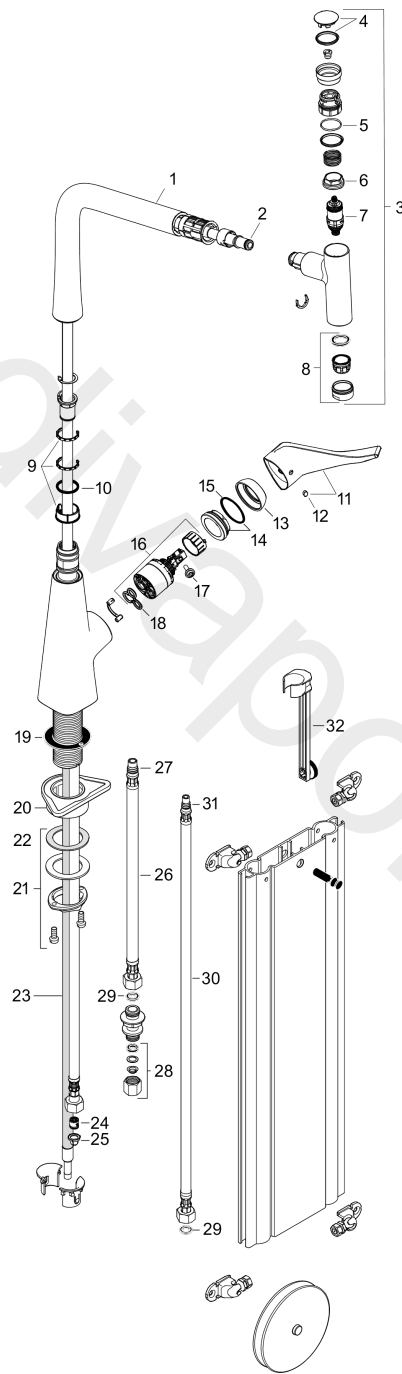

Metris Select M71
Single lever kitchen mixer 320, pull-out spout, 1jet, sBox
Finish: **Chrome** Article Number: **73803000**

Exploded Drawing

Year of production: >05/19

Metris Select M71

Single lever kitchen mixer 320, pull-out spout, 1jet, sBox

Finish: **Chrome** Article Number: **73803000**

Spare part list

Year of production: >05/19

Pos.	Description	Article Number	Price	PU
1	spout cpl.	92736000	£ 137,00	1
2	O-ring 8x2	98112000	£ 3,30	1
3	handspray	92737000	£ 370,00	1
4	cover	92566000	£ 16,10	1
5	O-Ring 14x1,5	98201000	£ 3,30	1
6	nut	92567000	£ 20,50	1
7	shut off unit	98463000	£ 51,00	1
8	aerator laminar M24x1 (15 l/min)	92517000	£ 20,50	1
9	set of lever collars	98365000	£ 9,00	1
10	O-ring 21x2,5	98211000	£ 3,30	1
11	handle	98455000	£ 64,00	1
12	screw cover	96338000	£ 3,30	1
13	flange	95498000	£ 9,00	1
14	nut	97209000	£ 16,10	1
15	O-Ring 32x2	98193000	£ 3,30	1
16	cartridge, assy	92730000	£ 35,00	1
17	locking screw for handle	95140000	£ 6,10	1
18	seal	95008000	£ 9,00	1
19	seal	92582000	£ 3,30	1
20	support	97523000	£ 6,10	1
21	fixing set (Ø 34)	95049000	£ 16,10	1
22	lever collar	97548000	£ 3,30	1
23	hose 1,50 m	92569000	£ 79,00	1
24	non return valve DW 10	96456000	£ 9,00	1
25	filter packing	95291000	£ 13,30	1
26	connection hose 600 mm M10x1	92568000	£ 64,00	1
27	O-ring 8x1,75	97827000	£ 3,30	1
28	squeezing connection	96099000	£ 9,00	1
29	sealing set	95581000	£ 6,10	1
30	connection hose 900 mm M8x0,75 G3/8	95372000	£ 35,00	1
31	O-ring 7x1,5	98422000	£ 3,30	1
32	extension set	43333000	-	1