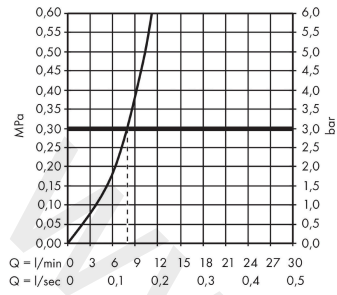

Article Details

Price excl. VAT

750,00 £

Technology

Product image

Scale drawing

Metris Select M71
Single lever kitchen mixer 320, pull-out spout, 1jet, sBox
 Finish: **Chrome** Article Number: **73803000**

Flowchart