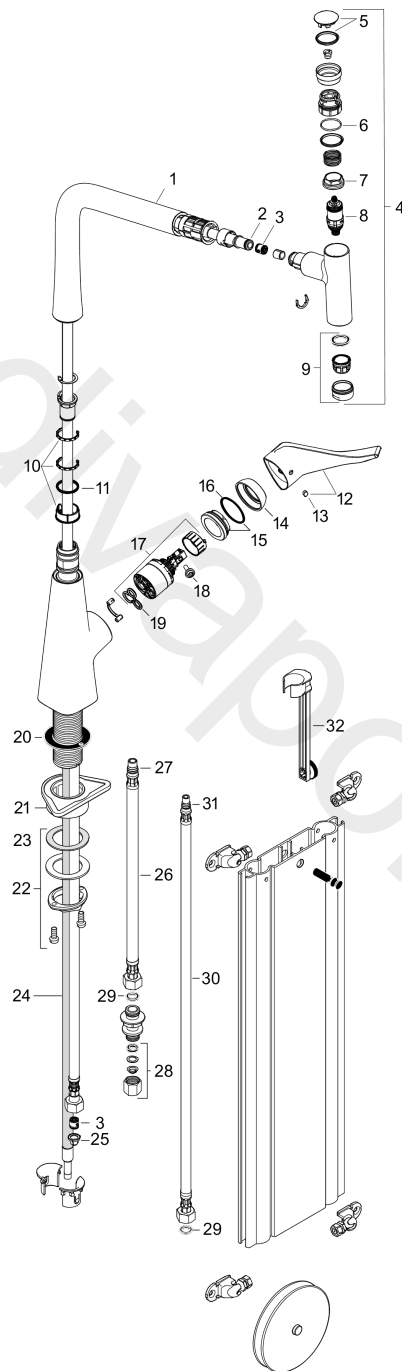

Metris Select M71
Single lever kitchen mixer 320, pull-out spout, 1jet, sBox
 Surfaces: Article Number: **73803000**

Exploded Drawing

Year of production: 04/17 - 04/19

Metris Select M71

Single lever kitchen mixer 320, pull-out spout, 1jet, sBox

Surfaces: Article Number: 73803000

Spare part list

Year of production: 04/17 - 04/19

Pos.	Description	Article Number	Price	PU
1	spout cpl.	92736000	£ 137,00	1
2	O-ring 8x2	98112000	£ 3,30	1
3	non return valve DW 10	96456000	£ 9,00	1
4	handspray	92737000	£ 370,00	1
5	cover	92566880	£ 20,50	1
6	O-ring 19x1,5	95962000	£ 3,30	1
7	nut	92567000	£ 20,50	1
8	shut off unit	98463000	£ 51,00	1
9	aerator laminar M24x1 (15 l/min)	92517000	£ 20,50	1
10	set of lever collars	98365000	£ 9,00	1
11	O-ring 21x2,5	98211000	£ 3,30	1
12	handle	98455000	£ 64,00	1
13	screw cover	96338000	£ 3,30	1
14	flange	95498000	£ 9,00	1
15	nut	97209000	£ 16,10	1
16	O-Ring 32x2	98193000	£ 3,30	1
17	cartridge, assy	92730000	£ 35,00	1
18	locking screw for handle	95140000	£ 6,10	1
19	seal	95008000	£ 9,00	1
20	seal	92582000	£ 3,30	1
21	support	97523000	£ 6,10	1
22	fixing set (Ø 34)	95049000	£ 16,10	1
23	lever collar	97548000	£ 3,30	1
24	hose 1,50 m	92569000	£ 79,00	1
25	filter packing	95291000	£ 13,30	1
26	connection hose 600 mm M10x1	92568000	£ 64,00	1
27	O-ring 8x1,75	97827000	£ 3,30	1
28	squeezing connection	96099000	£ 9,00	1
29	sealing set	95581000	£ 6,10	1
30	connection hose 900 mm M8x0,75 G3/8	95372000	£ 35,00	1
31	O-ring 7x1,5	98422000	£ 3,30	1
32	extension set	43333000	-	1