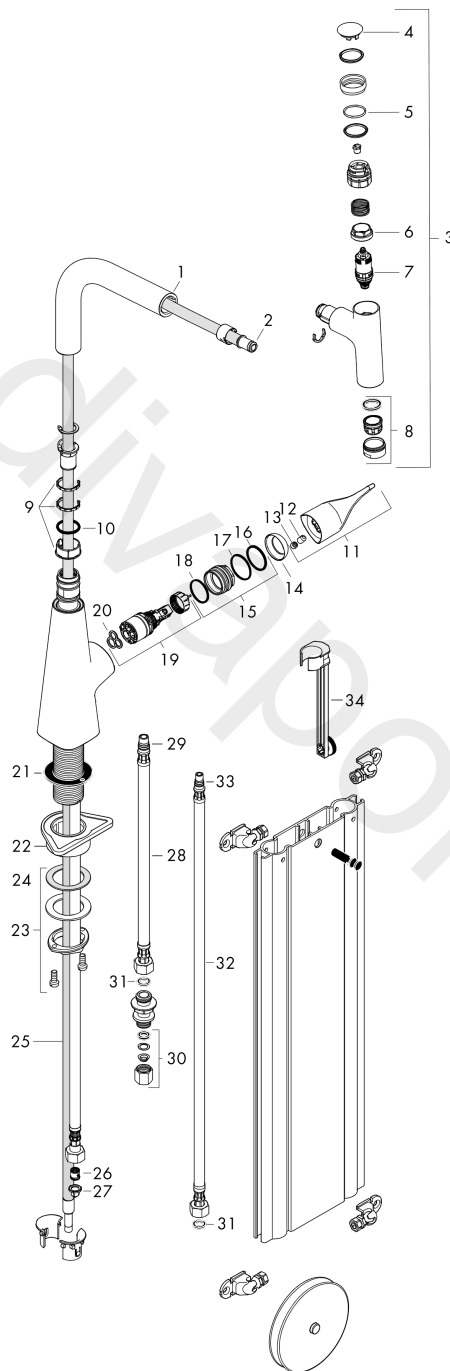

Exploded Drawing

Year of production: >05/19

Metris Select M71

Single lever kitchen mixer 240, pull-out spout, 1jet, sBox

Finish: **Stainless Steel Finish** Article Number: **73802800**

Spare part list

Year of production: >05/19

Pos.	Description	Article Number	Price	PU
1	spout cpl.	93175800	£ 224,00	1
2	O-ring 8x2	98112000	£ 3,30	1
3	handspray	93174800	£ 445,00	1
4	cover	92566880	£ 20,50	1
5	O-Ring 14x1,5	98201000	£ 3,30	1
6	nut	92567000	£ 20,50	1
7	shut off unit	98463000	£ 51,00	1
8	aerator laminar M24x1 (15 l/min)	92517800	£ 35,00	1
9	set of lever collars	98365000	£ 9,00	1
10	O-ring 21x2,5	98211000	£ 3,30	1
11	handle	93170800	£ 96,00	1
12	hollow set screw M6x10 DIN 916	96029000	£ 3,30	1
13	screw cover	95704000	£ 3,30	1
14	flange	95493800	£ 35,00	1
15	nut	98864000	£ 43,00	1
16	O-ring 23x2	98398000	£ 3,30	1
17	O-ring 27x1,5	92527000	£ 13,30	1
18	O-ring 25x1,5	98146000	£ 3,30	1
19	cartridge, assy	97685000	£ 64,00	1
20	seal	98865000	£ 35,00	1
21	seal	92582000	£ 3,30	1
22	support	97523000	£ 6,10	1
23	fixing set (Ø 34)	95049000	£ 16,10	1
24	lever collar	97548000	£ 3,30	1
25	hose	93188000	£ 137,00	1
26	non return valve DW 10	96456000	£ 9,00	1
27	filter packing	95291000	£ 13,30	1
28	connection hose 450 mm M10x1 G3/8	96507000	£ 43,00	1
29	O-ring 8x1,75	97827000	£ 3,30	1
30	squeezing connection	96099000	£ 9,00	1
31	sealing set	95581000	£ 6,10	1
32	connection hose 900 mm M8x0,75 G3/8	95372000	£ 35,00	1
33	O-ring 7x1,5	98422000	£ 3,30	1
34	extension set	43333000	-	1