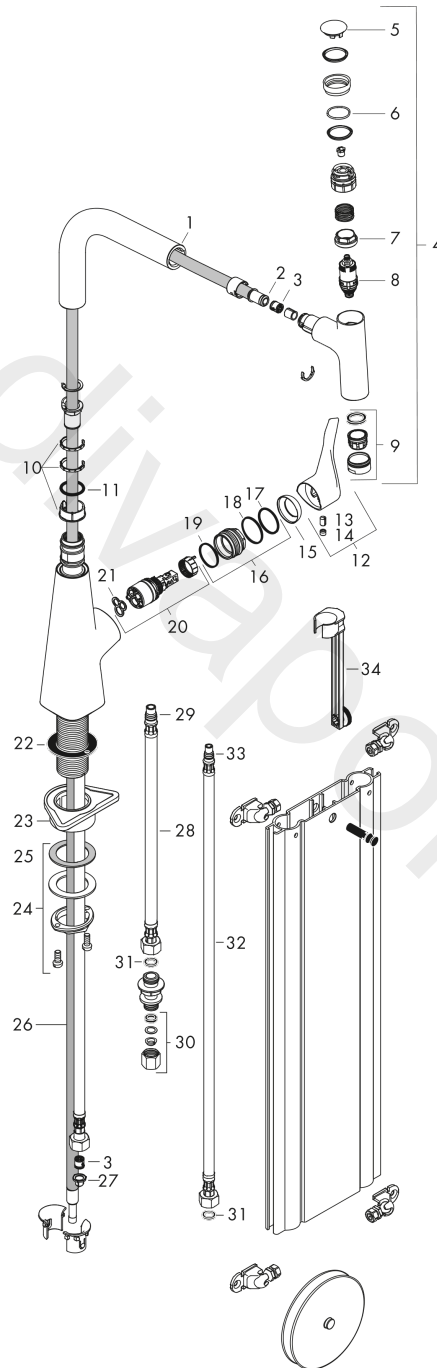

**Metris Select M71**  
**Single lever kitchen mixer 240, pull-out spout, 1jet, sBox**  
 Surfaces: Article Number: **73802800**

**Exploded Drawing**

Year of production: **04/17 - 04/19**

## Metris Select M71

Single lever kitchen mixer 240, pull-out spout, 1jet, sBox

Surfaces: Article Number: 73802800

### Spare part list

Year of production: 04/17 - 04/19

Pos.	Description	Article Number	Price	PU
1	spout cpl.	93175800	£ 224,00	1
2	O-ring 8x2	98112000	£ 3,30	1
3	non return valve DW 10	96456000	£ 9,00	1
4	handspray	93174800	£ 445,00	1
5	cover	92566880	£ 20,50	1
6	O-Ring 14x1,5	98201000	£ 3,30	1
7	nut	92567000	£ 20,50	1
8	shut off unit	98463000	£ 51,00	1
9	aerator laminar M24x1 (15 l/min)	92517800	£ 35,00	1
10	set of lever collars	98365000	£ 9,00	1
11	O-ring 21x2,5	98211000	£ 3,30	1
12	handle	93170800	£ 96,00	1
13	hollow set screw M6x10 DIN 916	96029000	£ 3,30	1
14	screw cover	95704000	£ 3,30	1
15	flange	95493800	£ 35,00	1
16	nut	98864000	£ 43,00	1
17	O-ring 23x2	98398000	£ 3,30	1
18	O-ring 27x1,5	92527000	£ 13,30	1
19	O-ring 25x1,5	98146000	£ 3,30	1
20	cartridge, assy	97685000	£ 64,00	1
21	seal	98865000	£ 35,00	1
22	seal	92582000	£ 3,30	1
23	support	97523000	£ 6,10	1
24	fixing set (Ø 34)	95049000	£ 16,10	1
25	lever collar	97548000	£ 3,30	1
26	hose	93188000	£ 137,00	1
27	filter packing	95291000	£ 13,30	1
28	connection hose 450 mm M10x1 G3/8	96507000	£ 43,00	1
29	O-ring 8x1,75	97827000	£ 3,30	1
30	squeezing connection	96099000	£ 9,00	1
31	sealing set	95581000	£ 6,10	1
32	connection hose 900 mm M8x0,75 G3/8	95372000	£ 35,00	1
33	O-ring 7x1,5	98422000	£ 3,30	1
34	extension set	43333000	-	1