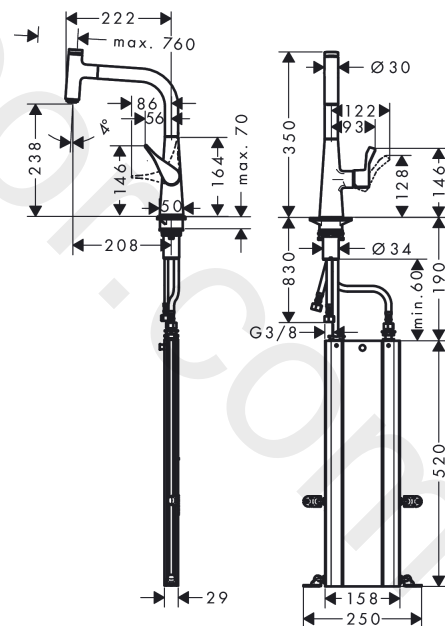

Scale drawing