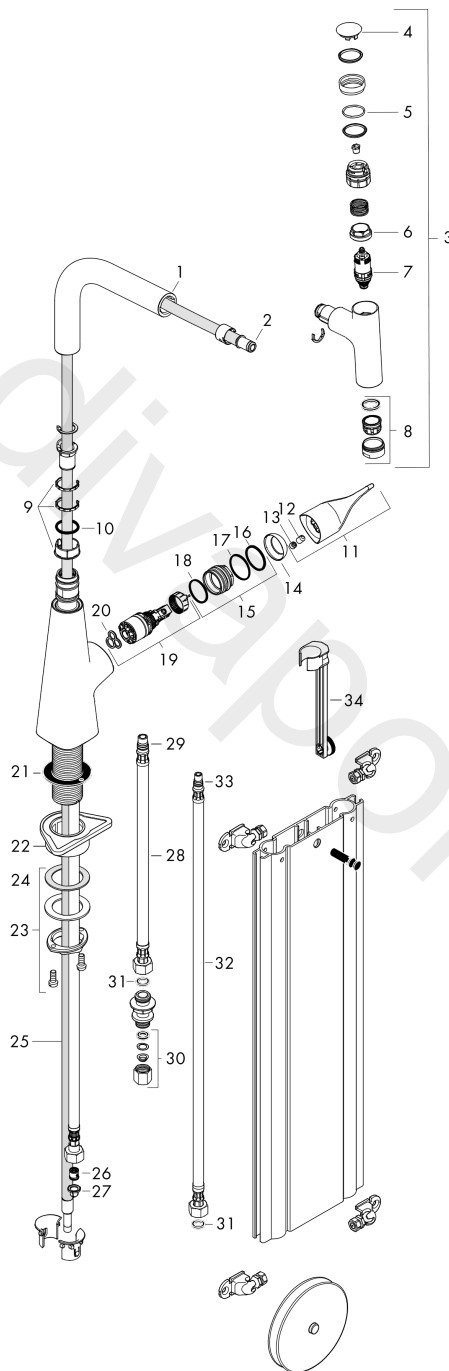

### Product image

### Scale drawing

**Metris Select M71**

**Single lever kitchen mixer 240, pull-out spout, 1jet, sBox**

Finish: **Chrome** Article Number: **73802000**

Flowchart

www.divapor.com

**Metris Select M71**  
**Single lever kitchen mixer 240, pull-out spout, 1jet, sBox**  
 Finish: **Chrome** Article Number: **73802000**

Exploded Drawing

Year of production: >05/19

### Spare part list

Year of production: >05/19

Pos.	Description	Article Number	Price	PU
1	spout cpl.	93175000	£ 137,00	1
2	O-ring 8x2	98112000	£ 3,30	1
3	handspray	93174000	£ 275,00	1
4	cover	92566880	£ 20,50	1
5	O-Ring 14x1,5	98201000	£ 3,30	1
6	nut	92567000	£ 20,50	1
7	shut off unit	98463000	£ 51,00	1
8	aerator laminar M24x1 (15 l/min)	92517000	£ 20,50	1
9	set of lever collars	98365000	£ 9,00	1
10	O-ring 21x2,5	98211000	£ 3,30	1
11	handle	93170000	£ 64,00	1
12	hollow set screw M6x10 DIN 916	96029000	£ 3,30	1
13	screw cover	95704000	£ 3,30	1
14	flange	95493000	£ 20,50	1
15	nut	98864000	£ 43,00	1
16	O-ring 23x2	98398000	£ 3,30	1
17	O-ring 27x1,5	92527000	£ 13,30	1
18	O-ring 25x1,5	98146000	£ 3,30	1
19	cartridge, assy	97685000	£ 64,00	1
20	seal	98865000	£ 35,00	1
21	seal	92582000	£ 3,30	1
22	support	97523000	£ 6,10	1
23	fixing set (Ø 34)	95049000	£ 16,10	1
24	lever collar	97548000	£ 3,30	1
25	hose	93188000	£ 137,00	1
26	non return valve DW 10	96456000	£ 9,00	1
27	filter packing	95291000	£ 13,30	1
28	connection hose 450 mm M10x1 G3/8	96507000	£ 43,00	1
29	O-ring 8x1,75	97827000	£ 3,30	1
30	squeezing connection	96099000	£ 9,00	1
31	sealing set	95581000	£ 6,10	1
32	connection hose 900 mm M8x0,75 G3/8	95372000	£ 35,00	1
33	O-ring 7x1,5	98422000	£ 3,30	1
34	extension set	43333000	-	1