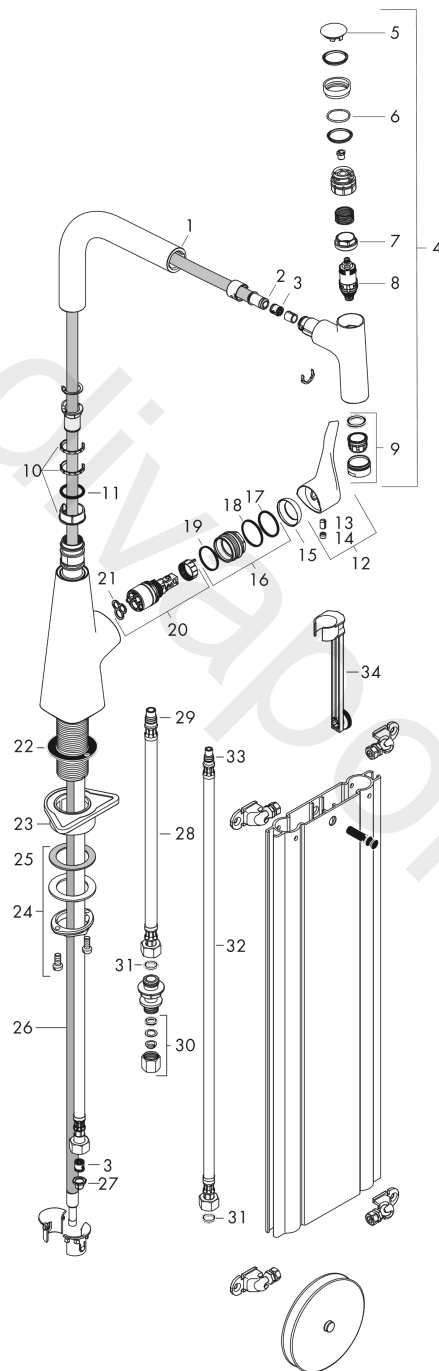

Metris Select M71
Single lever kitchen mixer 240, pull-out spout, 1jet, sBox
 Surfaces: Article Number: **73802000**

Exploded Drawing

Year of production: **04/17 - 04/19**

Metris Select M71

Single lever kitchen mixer 240, pull-out spout, 1jet, sBox

Surfaces: Article Number: 73802000

Spare part list

Year of production: 04/17 - 04/19

Pos.	Description	Article Number	Price	PU
1	spout cpl.	93175000	£ 137,00	1
2	O-ring 8x2	98112000	£ 3,30	1
3	non return valve DW 10	96456000	£ 9,00	1
4	handspray	93174000	£ 275,00	1
5	cover	92566880	£ 20,50	1
6	O-Ring 14x1,5	98201000	£ 3,30	1
7	nut	92567000	£ 20,50	1
8	shut off unit	98463000	£ 51,00	1
9	aerator laminar M24x1 (15 l/min)	92517000	£ 20,50	1
10	set of lever collars	98365000	£ 9,00	1
11	O-ring 21x2,5	98211000	£ 3,30	1
12	handle	93170000	£ 64,00	1
13	hollow set screw M6x10 DIN 916	96029000	£ 3,30	1
14	screw cover	95704000	£ 3,30	1
15	flange	95493000	£ 20,50	1
16	nut	98864000	£ 43,00	1
17	O-ring 23x2	98398000	£ 3,30	1
18	O-ring 27x1,5	92527000	£ 13,30	1
19	O-ring 25x1,5	98146000	£ 3,30	1
20	cartridge, assy	97685000	£ 64,00	1
21	seal	98865000	£ 35,00	1
22	seal	92582000	£ 3,30	1
23	support	97523000	£ 6,10	1
24	fixing set (Ø 34)	95049000	£ 16,10	1
25	lever collar	97548000	£ 3,30	1
26	hose	93188000	£ 137,00	1
27	filter packing	95291000	£ 13,30	1
28	connection hose 450 mm M10x1 G3/8	96507000	£ 43,00	1
29	O-ring 8x1,75	97827000	£ 3,30	1
30	squeezing connection	96099000	£ 9,00	1
31	sealing set	95581000	£ 6,10	1
32	connection hose 900 mm M8x0,75 G3/8	95372000	£ 35,00	1
33	O-ring 7x1,5	98422000	£ 3,30	1
34	extension set	43333000	-	1