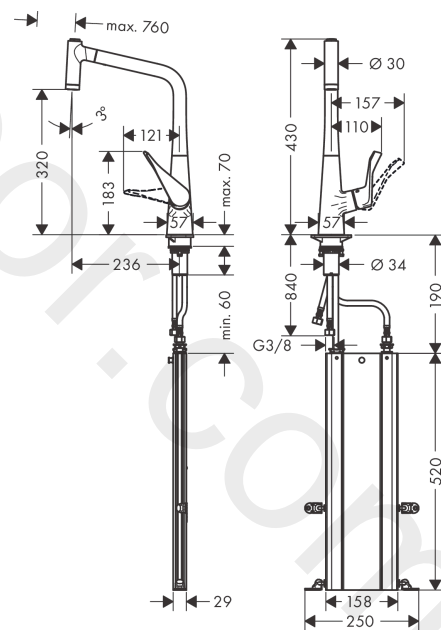

Scale drawing