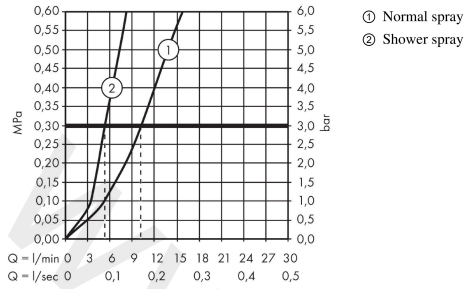

### Scale drawing

**Metris M71**

**Single lever kitchen mixer 320, pull-out spray, 2jet, sBox**

Finish: **Stainless Steel Finish** Article Number: **73801800**

**Flowchart**

**Metris M71**  
**Single lever kitchen mixer 320, pull-out spray, 2jet, sBox**  
 Finish: **Stainless Steel Finish** Article Number: **73801800**