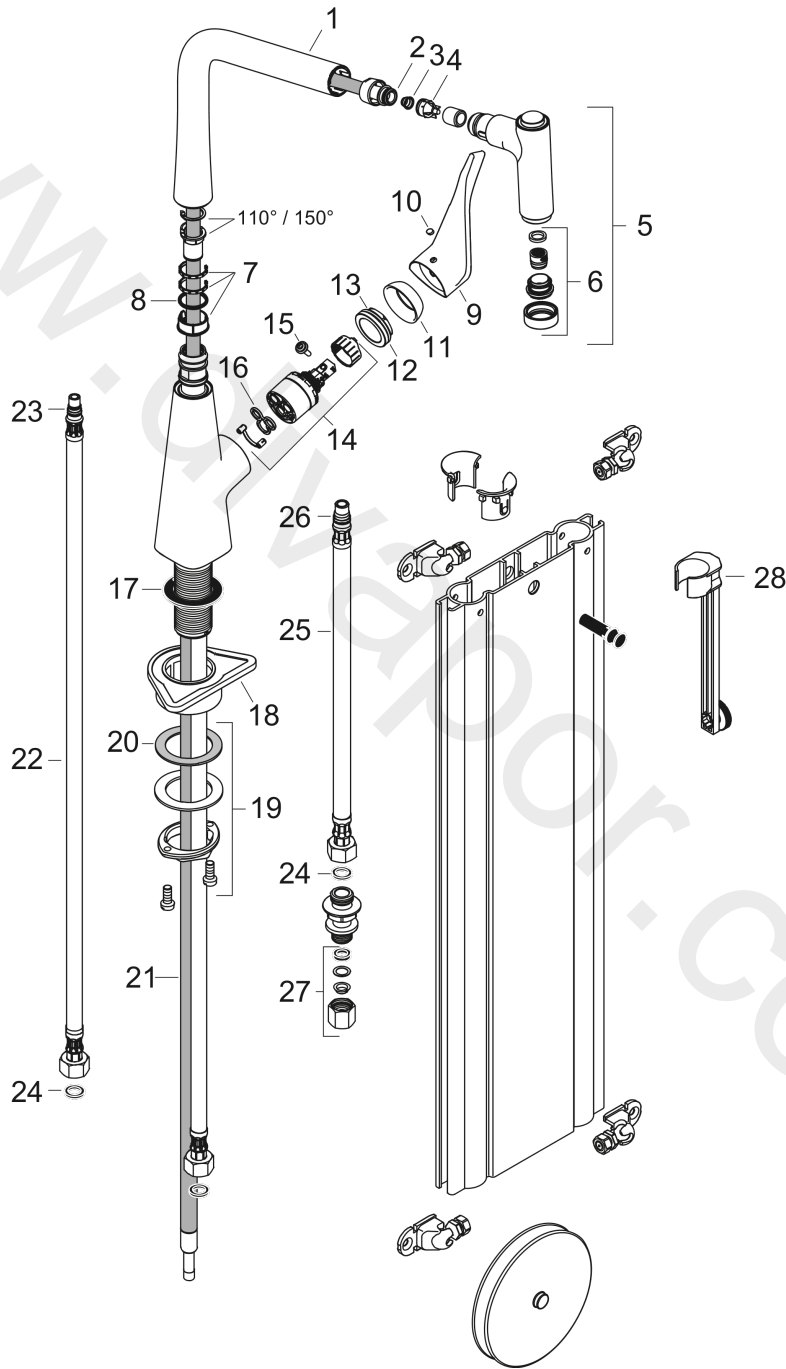

### Product image

### Scale drawing

**Metris M71**

**Single lever kitchen mixer 320, pull-out spray, 2jet, sBox**

Finish: **Stainless Steel Finish** Article Number: **73801800**

**Flowchart**

**Metris M71**  
**Single lever kitchen mixer 320, pull-out spray, 2jet, sBox**  
 Finish: **Stainless Steel Finish** Article Number: **73801800**

Exploded Drawing

Year of production: >04/17

**Metris M71****Single lever kitchen mixer 320, pull-out spray, 2jet, sBox**Finish: **Stainless Steel Finish** Article Number: **73801800****Spare part list**

Year of production: &gt;04/17

Pos.	Description	Article Number	Price	PU
1	spout cpl.	98491800	£ 224,00	1
2	O-ring 11x2	98127000	£ 3,30	1
3	filter	97735000	£ 3,30	1
4	non return valve	96737000	£ 35,00	1
5	handspray	98492800	£ 224,00	1
6	spray former	92183800	£ 64,00	1
7	set of lever collars	98365000	£ 9,00	1
8	O-ring 21x2,5	98211000	£ 3,30	1
9	handle	98455800	£ 96,00	1
10	screw cover	96338000	£ 3,30	1
11	flange	95498800	£ 25,00	1
12	nut	97209000	£ 16,10	1
13	O-Ring 32x2	98193000	£ 3,30	1
14	cartridge, assy	92730000	£ 35,00	1
15	locking screw for handle	95140000	£ 6,10	1
16	seal	95008000	£ 9,00	1
17	seal	92582000	£ 3,30	1
18	support	97523000	£ 6,10	1
19	fixing set (Ø 34)	95049000	£ 16,10	1
20	lever collar	97548000	£ 3,30	1
21	hose	93191000	£ 96,00	1
22	connection hose 900 mm M8x0,75 G3/8	96316000	£ 43,00	1
23	O-ring 7x1,5	98422000	£ 3,30	1
24	sealing set	95581000	£ 6,10	1
25	connection hose 450 mm M10x1 G3/8	96507000	£ 43,00	1
26	O-ring 8x1,75	97827000	£ 3,30	1
27	squeezing connection	96099000	£ 9,00	1
28	extension set	43333000	-	1