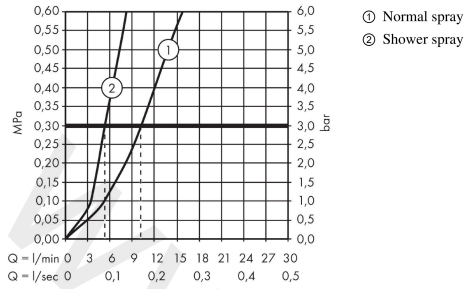

Metris M71

Single lever kitchen mixer 320, pull-out spray, 2jet, sBox

Finish: **Chrome** Article Number: **73801000**

Flowchart