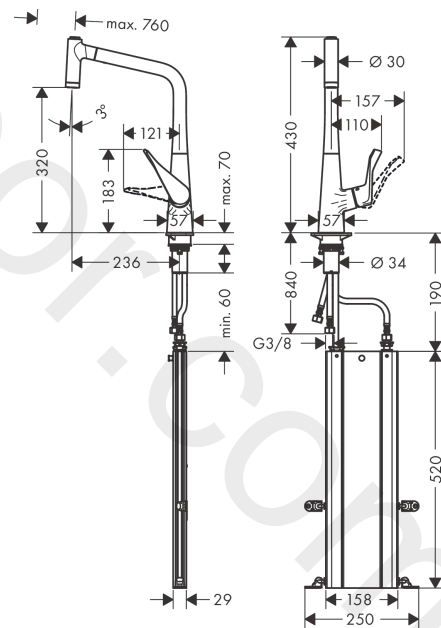

Scale drawing