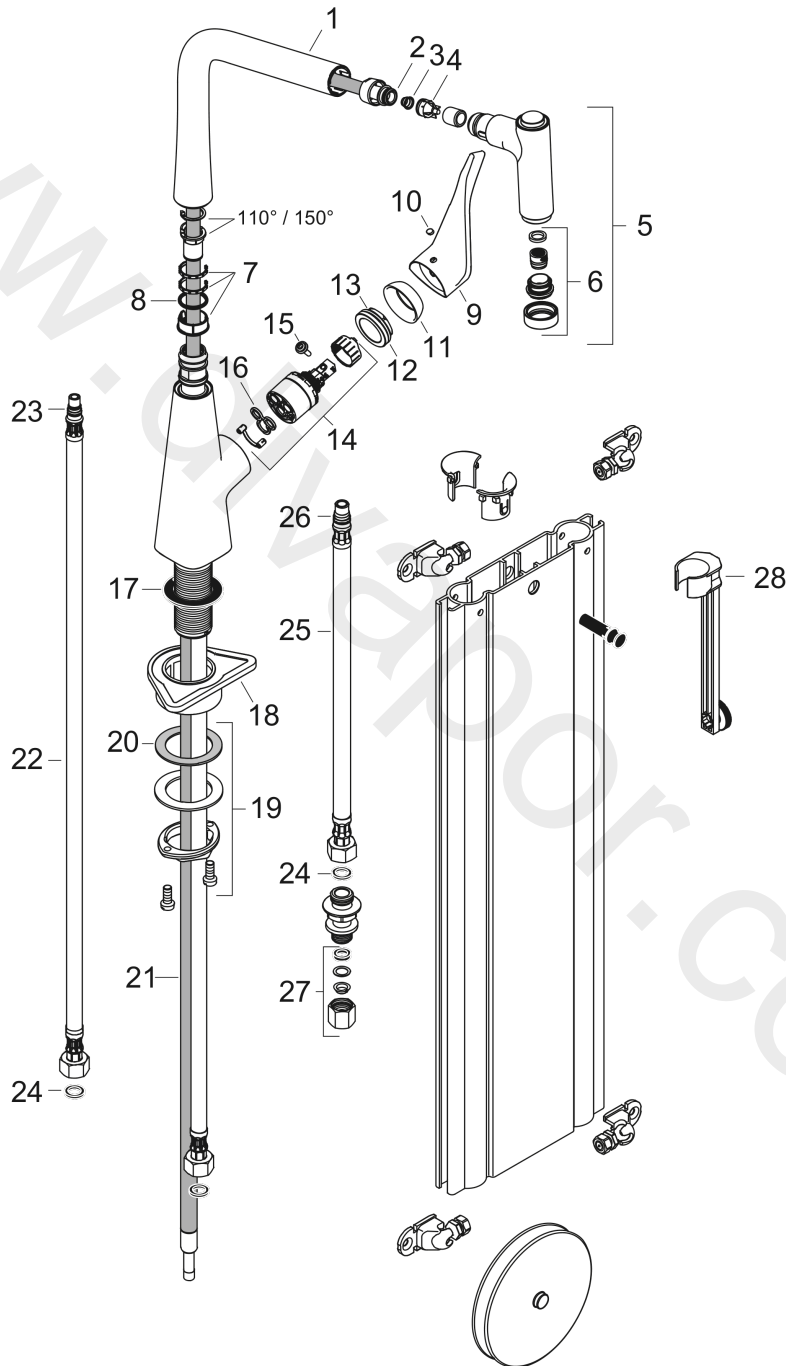

Finish: **Chrome** Article Number: **73801000**

Flowchart

Metris M71
Single lever kitchen mixer 320, pull-out spray, 2jet, sBox
 Finish: **Chrome** Article Number: **73801000**

Exploded Drawing

Year of production: >04/17

Metris M71**Single lever kitchen mixer 320, pull-out spray, 2jet, sBox**Finish: **Chrome** Article Number: **73801000****Spare part list**

Year of production: >04/17

Pos.	Description	Article Number	Price	PU
1	spout cpl.	98491000	£ 137,00	1
2	O-ring 11x2	98127000	£ 3,30	1
3	filter	97735000	£ 3,30	1
4	non return valve	96737000	£ 35,00	1
5	handspray	98492000	£ 224,00	1
6	spray former	92183000	£ 43,00	1
7	set of lever collars	98365000	£ 9,00	1
8	O-ring 21x2,5	98211000	£ 3,30	1
9	handle	98455000	£ 64,00	1
10	screw cover	96338000	£ 3,30	1
11	flange	95498000	£ 9,00	1
12	nut	97209000	£ 16,10	1
13	O-Ring 32x2	98193000	£ 3,30	1
14	cartridge, assy	92730000	£ 35,00	1
15	locking screw for handle	95140000	£ 6,10	1
16	seal	95008000	£ 9,00	1
17	seal	92582000	£ 3,30	1
18	support	97523000	£ 6,10	1
19	fixing set (Ø 34)	95049000	£ 16,10	1
20	lever collar	97548000	£ 3,30	1
21	hose	93191000	£ 96,00	1
22	connection hose 900 mm M8x0,75 G3/8	96316000	£ 43,00	1
23	O-ring 7x1,5	98422000	£ 3,30	1
24	sealing set	95581000	£ 6,10	1
25	connection hose 450 mm M10x1 G3/8	96507000	£ 43,00	1
26	O-ring 8x1,75	97827000	£ 3,30	1
27	squeezing connection	96099000	£ 9,00	1
28	extension set	43333000	-	1