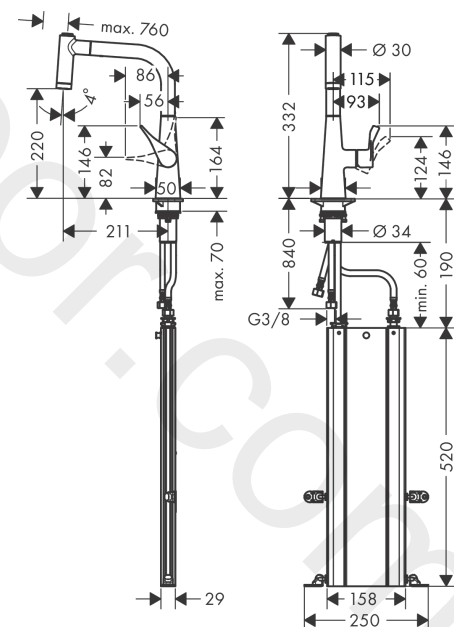

Scale drawing