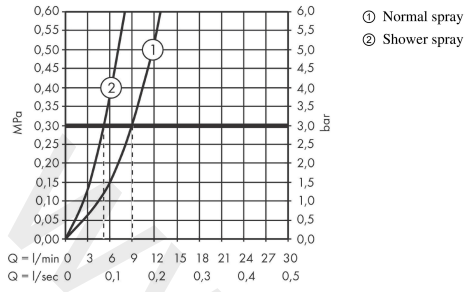

Metris M71

Single lever kitchen mixer 220, pull-out spray, 2jet, sBox

Finish: **Stainless Steel Finish**

Article Number: **73800800**

Flowchart