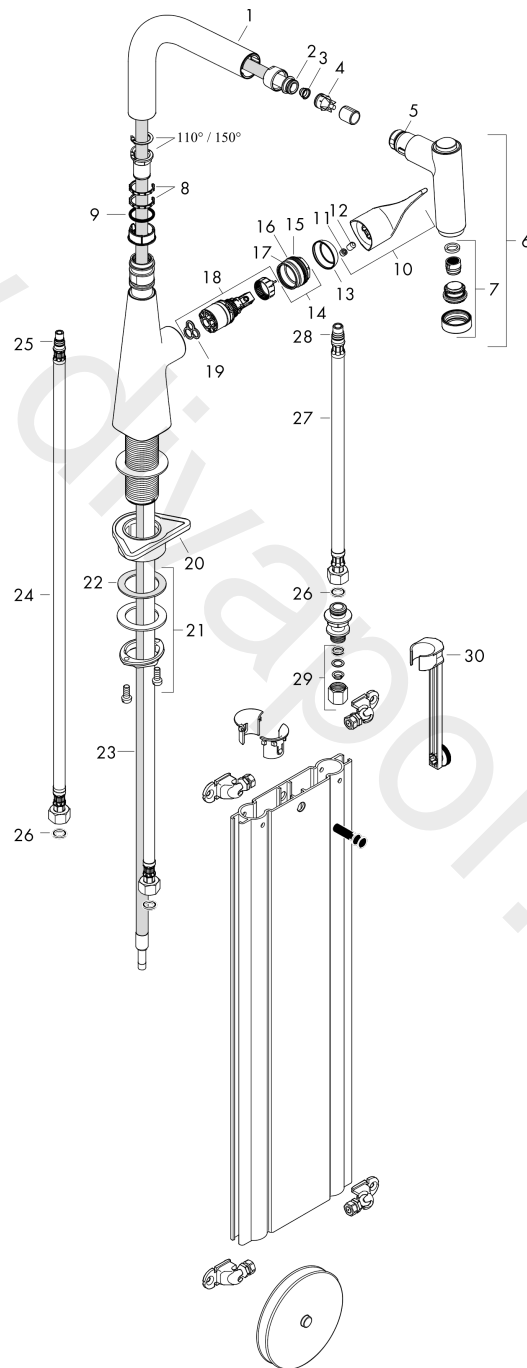

Metris M71
Single lever kitchen mixer 220, pull-out spray, 2jet, sBox
Finish: **Stainless Steel Finish** Article Number: **73800800**

Exploded Drawing

Year of production: >05/19

Metris M71

Single lever kitchen mixer 220, pull-out spray, 2jet, sBox

Finish: **Stainless Steel Finish** Article Number: **73800800**

Spare part list

Year of production: >05/19

Pos.	Description	Article Number	Price	PU
1	spout cpl.	93173800	£ 173,00	1
2	O-ring 11x2	98127000	£ 3,30	1
3	filter	97735000	£ 3,30	1
4	non return valve	96737000	£ 35,00	1
5	O-ring 18x1,5	98231000	£ 3,30	1
6	handspray	93172800	£ 275,00	1
7	spray former	92183800	£ 64,00	1
8	set of lever collars	98365000	£ 9,00	1
9	O-ring 21x2,5	98211000	£ 3,30	1
10	handle	93170800	£ 96,00	1
11	screw cover	95704000	£ 3,30	1
12	hollow set screw M6x10 DIN 916	96029000	£ 3,30	1
13	flange	98863800	£ 64,00	1
14	nut	98864000	£ 43,00	1
15	O-ring 23x2	98398000	£ 3,30	1
16	O-ring 27x1,5	92527000	£ 13,30	1
17	O-ring 25x1,5	98146000	£ 3,30	1
18	cartridge, assy	97685000	£ 64,00	1
19	seal	98865000	£ 35,00	1
20	support	97523000	£ 6,10	1
21	fixing set (Ø 34)	95049000	£ 16,10	1
22	lever collar	97548000	£ 3,30	1
23	hose	93191000	£ 96,00	1
24	connection hose 450 mm M10x1 G3/8	96507000	£ 43,00	1
25	O-ring 8x1,75	97827000	£ 3,30	1
26	sealing set	95581000	£ 6,10	1
27	connection hose 900 mm M8x0,75 G3/8	96316000	£ 43,00	1
28	O-ring 7x1,5	98422000	£ 3,30	1
29	squeezing connection	96099000	£ 9,00	1
30	extension set	43333000	-	1