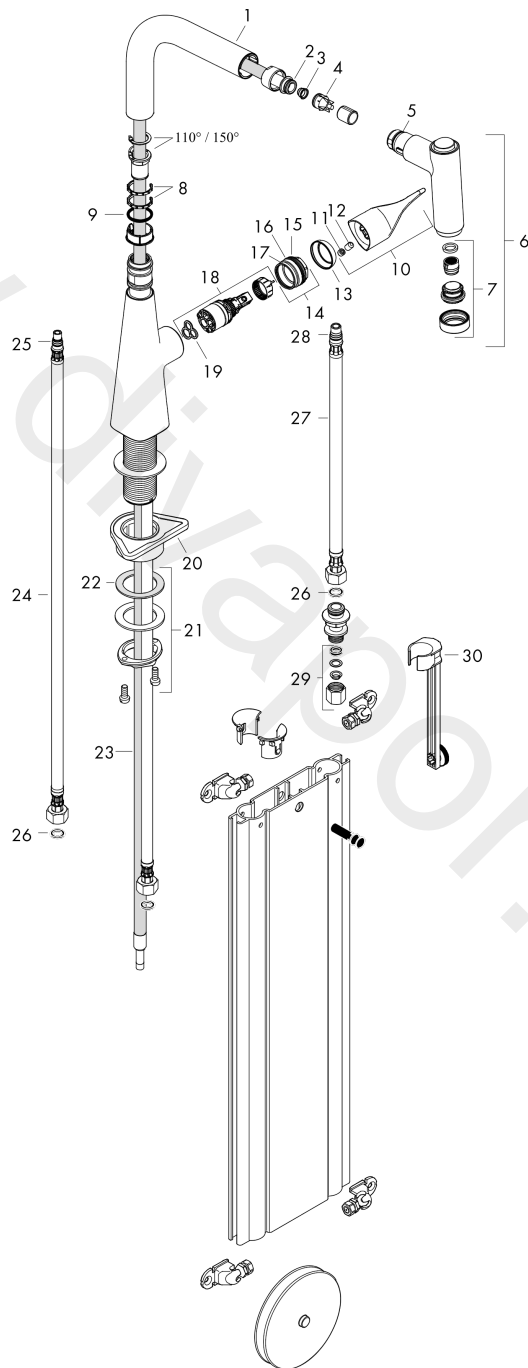

Metris M71

Single lever kitchen mixer 220, pull-out spray, 2jet, sBox

Finish: **Chrome** Article Number: **73800000**

Description

product features

- consists of: single lever kitchen mixer, hose box
- ComfortZone 220
- swivel range adjustable in 2 steps to 110° or 150°
- laminar spray, shower spray
- lockable shower spray, spray returns automatically through handle closing
- MagFit magnetic shower support
- connection dimension: DN15
- maximum flow rate at 3 bar: 9 l/min
- ceramic cartridge
- connection type: G 3/8 connections
- temperature limitation adjustable
- integrated non-return valve
- suitable for continuous flow water heaters
- sBox for quiet, smooth and protected hose guidance in the cabinet, under the countertop
- extension length up to 76 cm

Finish: **Chrome** Article Number: **73800000**

Flowchart

Metris M71
Single lever kitchen mixer 220, pull-out spray, 2jet, sBox
 Finish: **Chrome** Article Number: **73800000**

Exploded Drawing

Year of production: >05/19