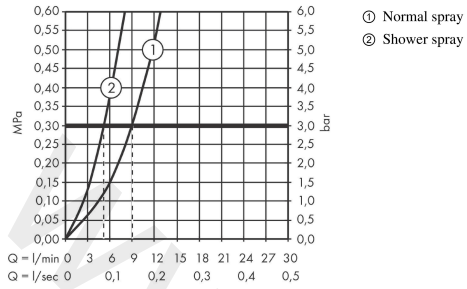

Metris M71

Single lever kitchen mixer 220, pull-out spray, 2jet, sBox

Finish: **Chrome** Article Number: **73800000**

Flowchart