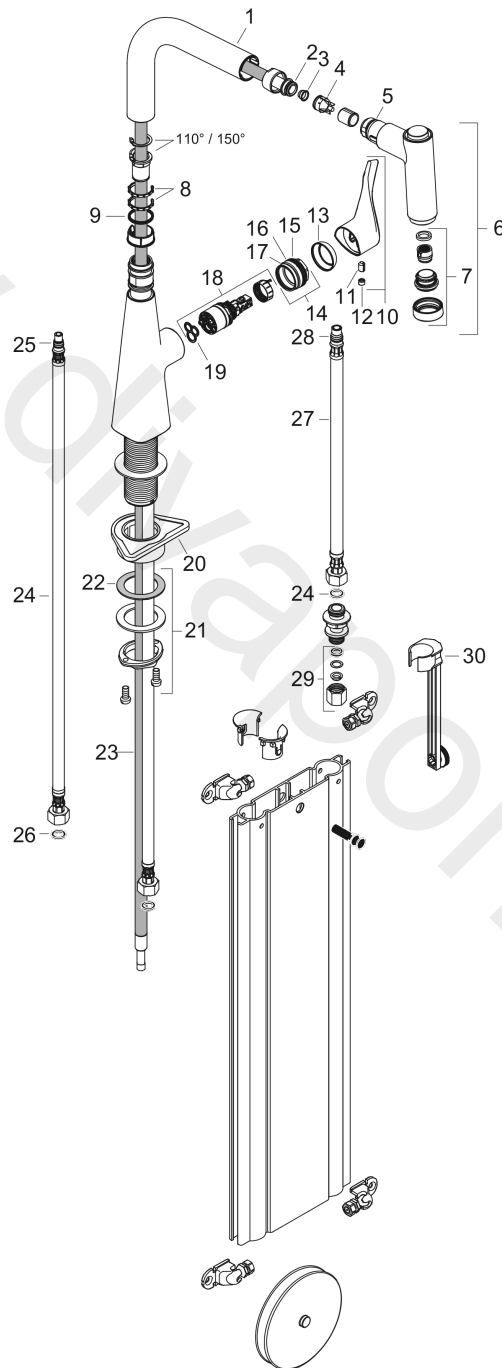

Metris M71
Single lever kitchen mixer 220, pull-out spray, 2jet, sBox
 Surfaces: Article Number: **73800000**

Exploded Drawing

Year of production: 04/17 - 04/19

Metris M71

Single lever kitchen mixer 220, pull-out spray, 2jet, sBox

Surfaces: Article Number: 73800000

Spare part list

Year of production: 04/17 - 04/19

Pos.	Description	Article Number	Price	PU
1	spout cpl.	93173000	£ 137,00	1
2	O-ring 11x2	98127000	£ 3,30	1
3	filter	97735000	£ 3,30	1
4	non return valve	96737000	£ 35,00	1
5	O-ring 18x1,5	98231000	£ 3,30	1
6	handspray	93172000	£ 173,00	1
7	spray former	92183000	£ 43,00	1
8	set of lever collars	98365000	£ 9,00	1
9	O-ring 21x2,5	98211000	£ 3,30	1
10	handle	93170000	£ 64,00	1
11	hollow set screw M6x10 DIN 916	96029000	£ 3,30	1
12	screw cover	95704000	£ 3,30	1
13	flange	98863000	£ 51,00	1
14	nut	98864000	£ 43,00	1
15	O-ring 23x2	98398000	£ 3,30	1
16	O-ring 27x1,5	92527000	£ 13,30	1
17	O-ring 25x1,5	98146000	£ 3,30	1
18	cartridge, assy	97685000	£ 64,00	1
19	seal	98865000	£ 35,00	1
20	support	97523000	£ 6,10	1
21	fixing set (Ø 34)	95049000	£ 16,10	1
22	lever collar	97548000	£ 3,30	1
23	hose	93191000	£ 96,00	1
24	connection hose 900 mm M8x0,75 G3/8	96316000	£ 43,00	1
25	O-ring 7x1,5	98422000	£ 3,30	1
26	sealing set	95581000	£ 6,10	1
27	connection hose 450 mm M10x1 G3/8	96507000	£ 43,00	1
28	O-ring 8x1,75	97827000	£ 3,30	1
29	squeezing connection	96099000	£ 9,00	1
30	extension set	43333000	-	1