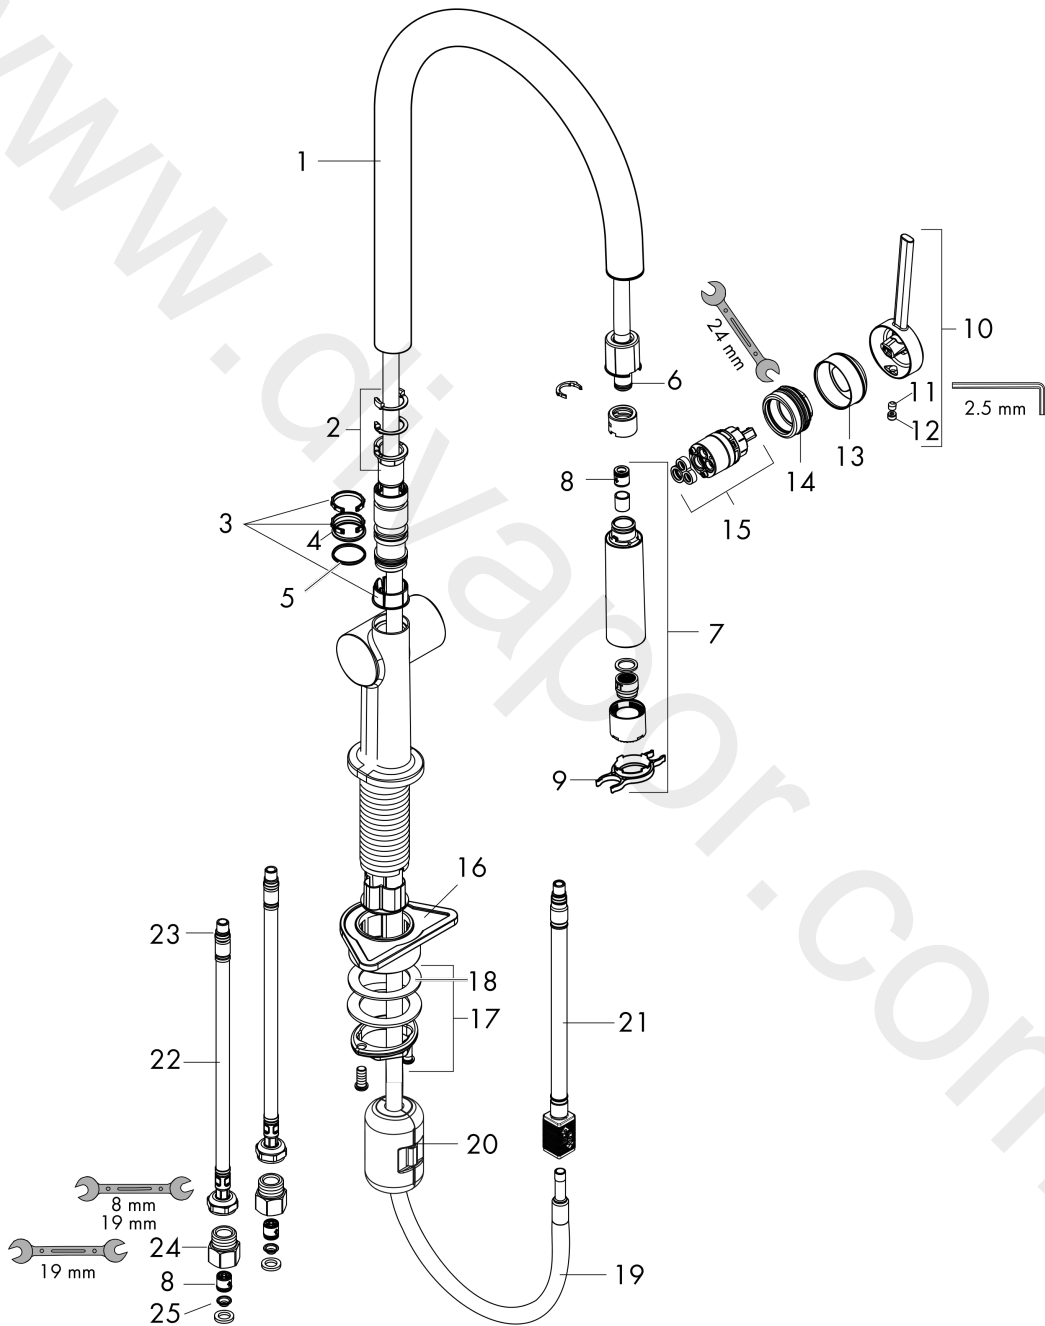

## Talis N

Single lever kitchen mixer 210, Eco, pull-out spray, 2jet

Finish: **Stainless Steel Optic** Article Number: **72857801**

#### product features

- ComfortZone 210
- swivel range adjustable in 4 steps 60°, 110°, 150° or 360°
- normal spray, shower spray
- lockable shower spray, spray returns through pressing spray diverter
- MagFit magnetic shower support
- quick connect hose
- maximum flow rate at 3 bar: 5,7 l/min
- ceramic cartridge
- connection type: G 3/8 compression
- temperature limitation adjustable
- integrated non-return valve
- suitable for continuous flow water heaters
- extension length up to 50 cm

### Product image

**Talis N**  
**Single lever kitchen mixer 210, Eco, pull-out spray, 2jet**  
 Finish: **Stainless Steel Optic** Article Number: **72857801**

Exploded Drawing

Year of production: >10/21

**Talis N****Single lever kitchen mixer 210, Eco, pull-out spray, 2jet**Finish: **Stainless Steel Optic** Article Number: **72857801****Spare part list**

Year of production: &gt;10/21

Pos.	Description	Article Number	Price	PU
1	spout cpl.	93739800	£ 79,00	1
2	set of locating rings (60° / 110° / 150°)	94911000	£ 16,10	1
3	set of lever collars	98365000	£ 9,00	1
4	O-ring 19x2	98426000	£ 3,30	1
5	O-ring 20x1,5	98197000	£ 3,30	1
6	O-ring 8x2	98112000	£ 3,30	1
7	handspray	93742001	£ 96,00	1
8	non return valve DW 10	96456000	£ 9,00	1
9	service tool	95910000	£ 9,00	1
10	handle	93736800	£ 64,00	1
11	hollow set screw M5x5	98446000	£ 3,30	1
12	screw cover	93735610	£ 9,00	1
13	flange	93737800	£ 64,00	1
14	nut	93738000	£ 51,00	1
15	cartridge, assy	93740000	£ 96,00	1
16	support	97523000	£ 6,10	1
17	fixing set (Ø 34)	95049000	£ 16,10	1
18	lever collar	97548000	£ 3,30	1
19	weight	92500000	£ 43,00	1
20	hose	93745000	£ 79,00	1
21	hose	93744000	£ 51,00	1
22	connection hose 900 mm M8x0,75 G3/8	93746000	£ 43,00	1
23	O-ring 6,6x1,6	93019000	£ 3,30	1
24	adapter for connection hose	88802000	-	1
25	filter	98516000	£ 6,10	1