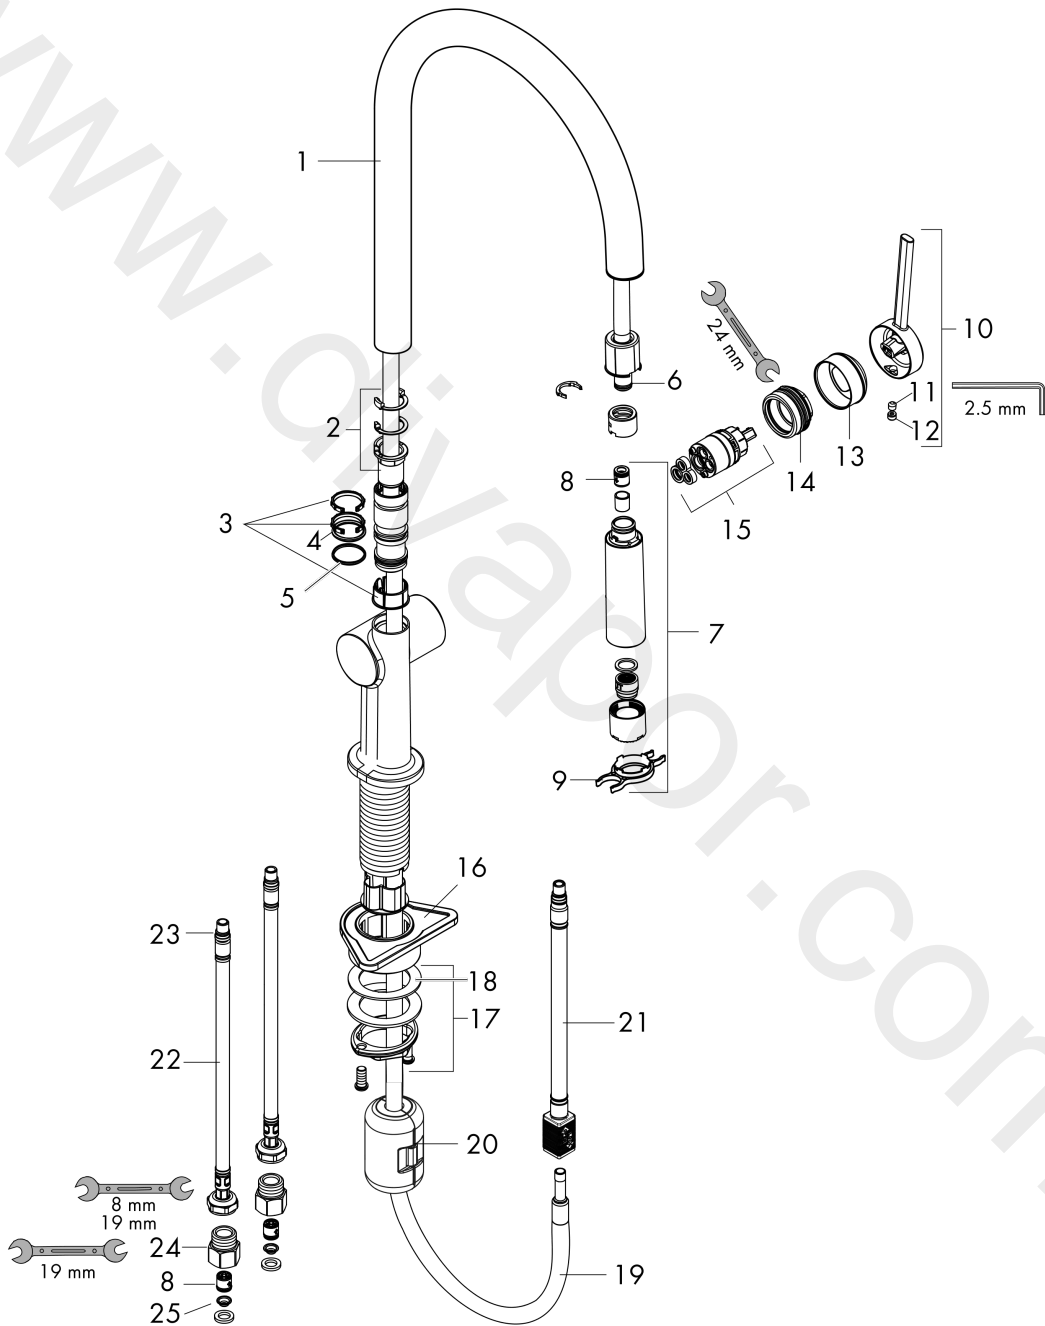

Talis N
Single lever kitchen mixer 210, Eco, pull-out spray, 2jet
 Finish: **Matt Black** Article Number: **72857671**

Description

product features

- ComfortZone 210
- swivel range adjustable in 4 steps 60°, 110°, 150° or 360°
- normal spray, shower spray
- lockable shower spray, spray returns through pressing spray diverter
- MagFit magnetic shower support
- quick connect hose
- maximum flow rate at 3 bar: 5,7 l/min
- ceramic cartridge
- connection type: G 3/8 compression
- temperature limitation adjustable
- integrated non-return valve
- suitable for continuous flow water heaters
- extension length up to 50 cm

Technology

Product image

Talis N
Single lever kitchen mixer 210, Eco, pull-out spray, 2jet
 Finish: **Matt Black** Article Number: **72857671**

Exploded Drawing

Year of production: >03/23

Talis N**Single lever kitchen mixer 210, Eco, pull-out spray, 2jet**Finish: **Matt Black** Article Number: **72857671****Spare part list**

Year of production: >03/23

Pos.	Description	Article Number	Price	PU
1	spout cpl.	93739670	£ 118,00	1
2	set of locating rings (60° / 110° / 150°)	94911000	£ 16,10	1
3	set of lever collars	98365000	£ 9,00	1
4	O-ring 19x2	98426000	£ 3,30	1
5	O-ring 20x1,5	98197000	£ 3,30	1
6	O-ring 8x2	98112000	£ 3,30	1
7	handspray	93742001	£ 96,00	1
8	non return valve DW 10	96456000	£ 9,00	1
9	service tool	95910000	£ 9,00	1
10	handle	93736670	£ 64,00	1
11	hollow set screw M5x5	98446000	£ 3,30	1
12	screw cover	93735610	£ 9,00	1
13	flange	93737670	£ 64,00	1
14	nut	93738000	£ 51,00	1
15	cartridge, assy	93740000	£ 96,00	1
16	support	97523000	£ 6,10	1
17	fixing set (Ø 34)	95049000	£ 16,10	1
18	lever collar	97548000	£ 3,30	1
19	hose	93745000	£ 79,00	1
20	weight	92500000	£ 43,00	1
21	hose	93744000	£ 51,00	1
22	connection hose 900 mm M8x0,75 G3/8	93746000	£ 43,00	1
23	O-ring 6,6x1,6	93019000	£ 3,30	1
24	filter	98516000	£ 6,10	1
25	adapter for connection hose	88802000	-	1