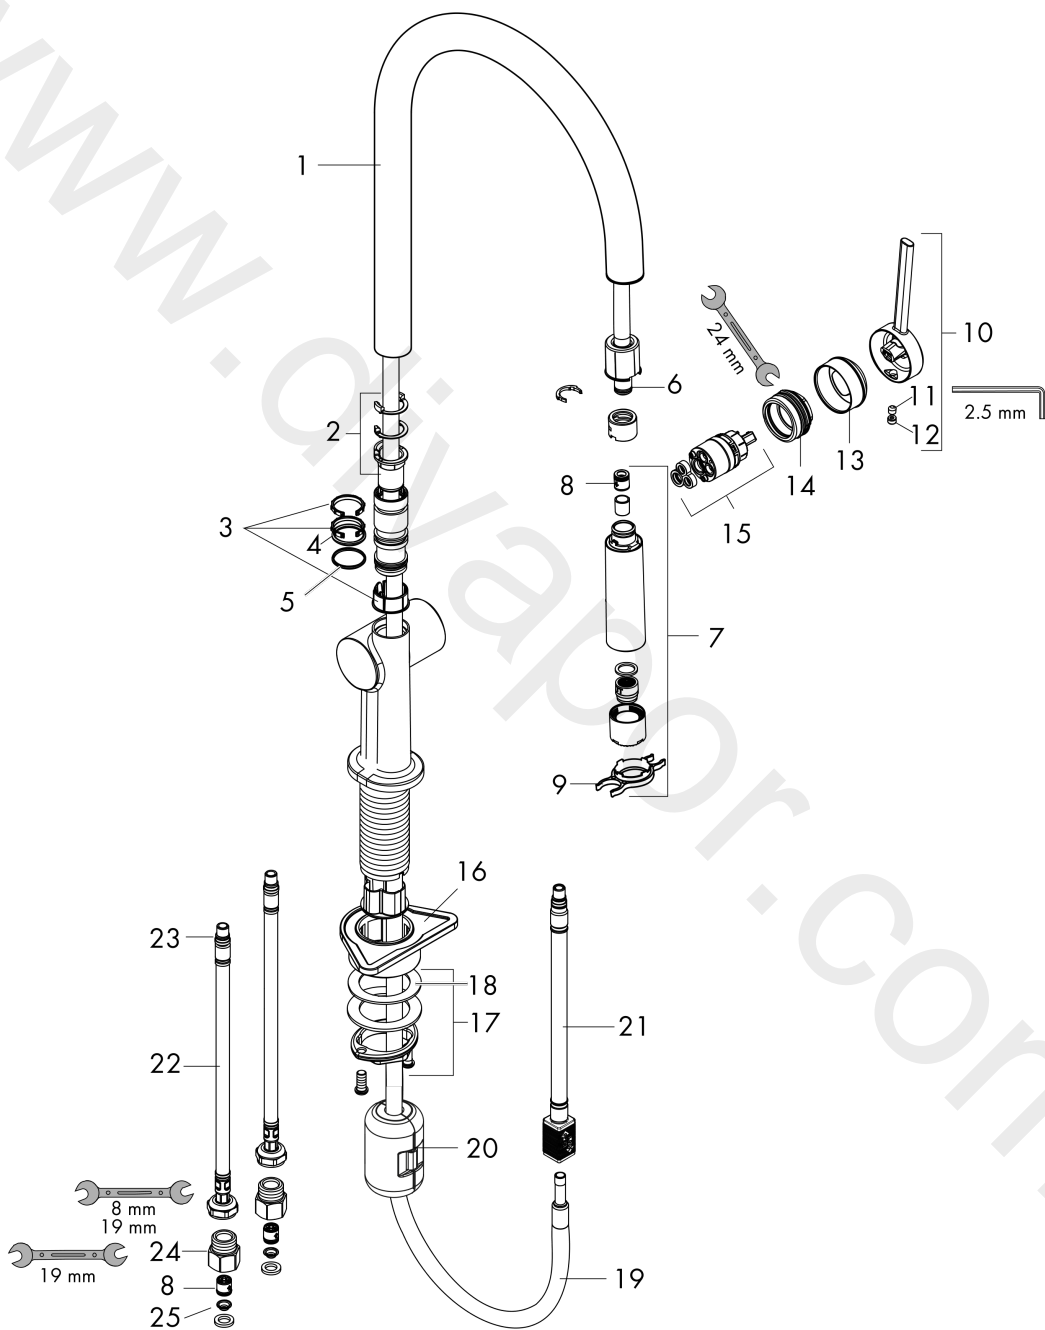

Talis N
Single lever kitchen mixer 210, Eco, pull-out spray, 2jet
 Finish: **Chrome** Article Number: **72857001**

Description

product features

- ComfortZone 210
- swivel range adjustable in 4 steps 60°, 110°, 150° or 360°
- normal spray, shower spray
- lockable shower spray, spray returns through pressing spray diverter
- MagFit magnetic shower support
- quick connect hose
- maximum flow rate at 3 bar: 5,7 l/min
- ceramic cartridge
- connection type: G 3/8 compression
- temperature limitation adjustable
- integrated non-return valve
- suitable for continuous flow water heaters
- extension length up to 50 cm

Technology

Product image

Talis N
Single lever kitchen mixer 210, Eco, pull-out spray, 2jet
 Finish: **Chrome** Article Number: **72857001**

Exploded Drawing

Year of production: >03/23

Talis N**Single lever kitchen mixer 210, Eco, pull-out spray, 2jet**Finish: **Chrome** Article Number: **72857001****Spare part list**

Year of production: >03/23

Pos.	Description	Article Number	Price	PU
1	spout cpl.	93739000	£ 79,00	1
2	set of locating rings (60° / 110° / 150°)	94911000	£ 16,10	1
3	set of lever collars	98365000	£ 9,00	1
4	O-ring 19x2	98426000	£ 3,30	1
5	O-ring 20x1,5	98197000	£ 3,30	1
6	O-ring 8x2	98112000	£ 3,30	1
7	handspray	93742001	£ 96,00	1
8	non return valve DW 10	96456000	£ 9,00	1
9	service tool	95910000	£ 9,00	1
10	handle	93736000	£ 43,00	1
11	hollow set screw M5x5	98446000	£ 3,30	1
12	screw cover	93735610	£ 9,00	1
13	flange	93737000	£ 43,00	1
14	nut	93738000	£ 51,00	1
15	cartridge, assy	93740000	£ 96,00	1
16	support	97523000	£ 6,10	1
17	fixing set (Ø 34)	95049000	£ 16,10	1
18	lever collar	97548000	£ 3,30	1
19	hose	93745000	£ 79,00	1
20	weight	92500000	£ 43,00	1
21	hose	93744000	£ 51,00	1
22	connection hose 900 mm M8x0,75 G3/8	93746000	£ 43,00	1
23	O-ring 6,6x1,6	93019000	£ 3,30	1
24	adapter for connection hose	88802000	-	1
25	filter	98516000	£ 6,10	1