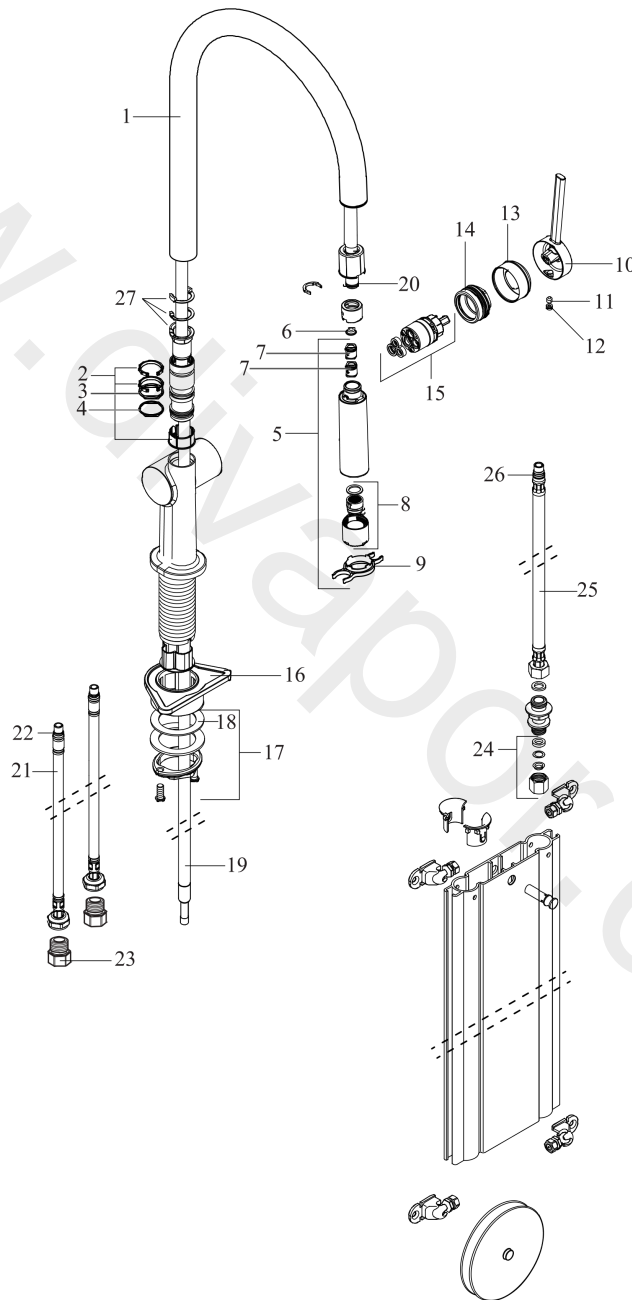

### Product image

**Talis N**  
**Single lever kitchen mixer 180, pull-out spray, 2jet**  
 Finish: **Stainless Steel Finish** Article Number: **72850801**

**Exploded Drawing**

Year of production: >06/20

**Talis N****Single lever kitchen mixer 180, pull-out spray, 2jet**Finish: **Stainless Steel Finish** Article Number: **72850801****Spare part list**

Year of production: &gt;06/20

Pos.	Description	Article Number	Price	PU
1	spout cpl.	93826800	£ 142,00	1
2	set of lever collars	98365000	£ 9,00	1
3	O-ring 19x2	98426000	£ 3,30	1
4	O-ring 20x1,5	98197000	£ 3,30	1
5	handspray	93741801	£ 142,00	1
6	filter	98516000	£ 6,10	1
7	non return valve DW 10	96456000	£ 9,00	1
8	spray former	93342001	£ 43,00	1
9	service tool	95910000	£ 9,00	1
10	handle	93736800	£ 64,00	1
11	hollow set screw M5x5	98446000	£ 3,30	1
12	screw cover	93735610	£ 9,00	1
13	flange	93737800	£ 64,00	1
14	nut	93738000	£ 51,00	1
15	cartridge, assy	93740000	£ 96,00	1
16	support	97523000	£ 6,10	1
17	fixing set (Ø 34)	95049000	£ 16,10	1
18	lever collar	97548000	£ 3,30	1
19	hose	93754000	£ 110,00	1
20	O-ring 8x2	98112000	£ 3,30	1
21	connection hose 900 mm M8x0,75 G3/8	93746000	£ 43,00	1
22	O-ring 6,6x1,6	93019000	£ 3,30	1
23	adapter for connection hose	88802000	-	1
24	squeezing connection	96099000	£ 9,00	1
25	connection hose 450 mm M8x0,75 G3/8	97206000	£ 35,00	1
26	O-ring 7x1,5	98422000	£ 3,30	1
27	set of locating rings (60° / 110° / 150°)	94911000	£ 16,10	1
a	extension set	43333000	£ 30,00	1