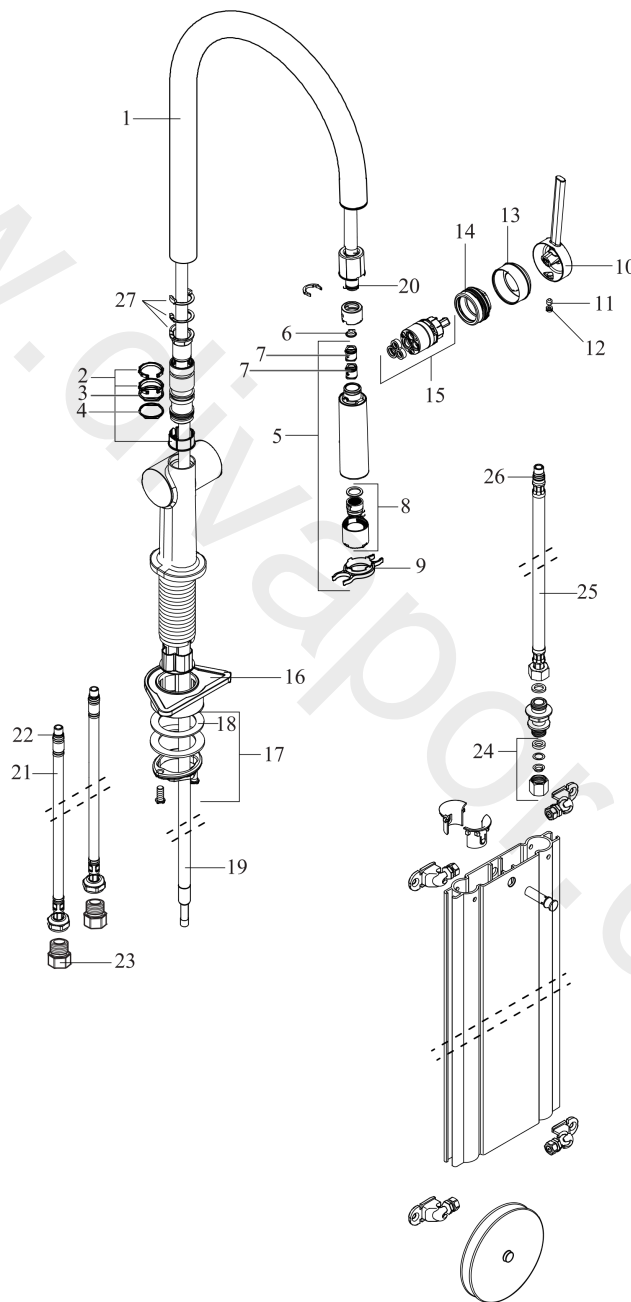

Technology

Product image

Talis N
Single lever kitchen mixer 180, pull-out spray, 2jet
 Finish: **Matt Black** Article Number: **72850671**

Exploded Drawing

Year of production: >06/20

Talis N

Single lever kitchen mixer 180, pull-out spray, 2jet

Finish: **Matt Black** Article Number: **72850671**

Spare part list

Year of production: >06/20

Pos.	Description	Article Number	Price	PU
1	spout cpl.	93826670	£ 142,00	1
2	set of lever collars	98365000	£ 9,00	1
3	O-ring 19x2	98426000	£ 3,30	1
4	O-ring 20x1,5	98197000	£ 3,30	1
5	handspray	93741671	£ 142,00	1
6	filter	98516000	£ 6,10	1
7	non return valve DW 10	96456000	£ 9,00	1
8	spray former	93342001	£ 43,00	1
9	service tool	95910000	£ 9,00	1
10	handle	93736670	£ 64,00	1
11	hollow set screw M5x5	98446000	£ 3,30	1
12	screw cover	93735610	£ 9,00	1
13	flange	93737670	£ 64,00	1
14	nut	93738000	£ 51,00	1
15	cartridge, assy	93740000	£ 96,00	1
16	support	97523000	£ 6,10	1
17	fixing set (Ø 34)	95049000	£ 16,10	1
18	lever collar	97548000	£ 3,30	1
19	hose	93754000	£ 110,00	1
20	O-ring 8x2	98112000	£ 3,30	1
21	connection hose 900 mm M8x0,75 G3/8	93746000	£ 43,00	1
22	O-ring 6,6x1,6	93019000	£ 3,30	1
23	adapter for connection hose	88802000	-	1
24	squeezing connection	96099000	£ 9,00	1
25	connection hose 450 mm M8x0,75 G3/8	97206000	£ 35,00	1
26	O-ring 7x1,5	98422000	£ 3,30	1
27	set of locating rings (60° / 110° / 150°)	94911000	£ 16,10	1
a	extension set	43333000	£ 30,00	1