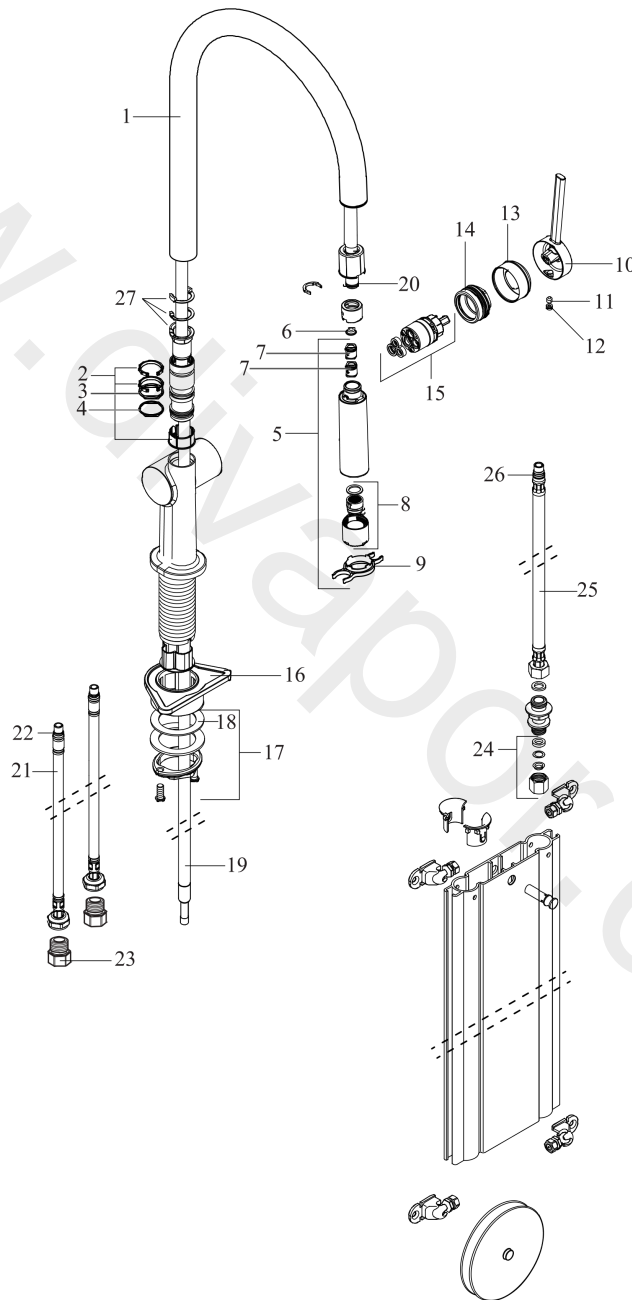

Talis N**Single lever kitchen mixer 180, pull-out spray, 2jet**Finish: **Chrome** Article Number: **72850001****Description****product features**

- ComfortZone 180
- swivel range adjustable in 4 steps 60°, 110°, 150° or 360°
- normal spray, shower spray
- lockable shower spray, spray returns through pressing spray diverter and spray returns automatically through handle closing
- MagFit magnetic shower support
- maximum flow rate at 3 bar: 6,6 l/min
- ceramic cartridge
- connection type: G 3/8 connections
- temperature limitation adjustable
- integrated non-return valve
- suitable for continuous flow water heaters
- sBox for quiet, smooth and protected hose guidance in the cabinet, under the countertop

Technology**Product image**

Talis N
Single lever kitchen mixer 180, pull-out spray, 2jet
 Finish: **Chrome** Article Number: **72850001**

Exploded Drawing

Year of production: >06/20

Talis N**Single lever kitchen mixer 180, pull-out spray, 2jet**Finish: **Chrome** Article Number: **72850001****Spare part list**