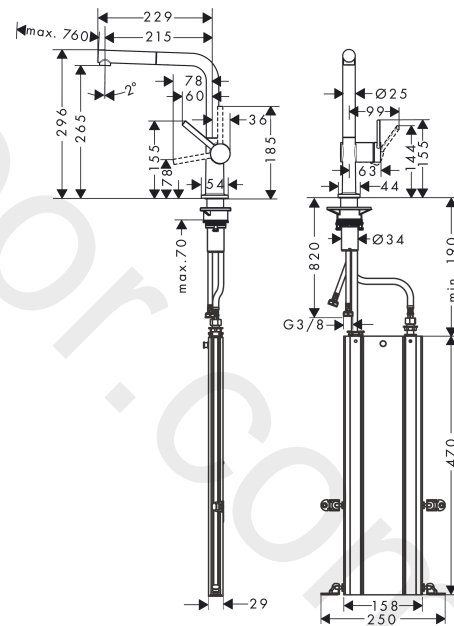

Scale drawing