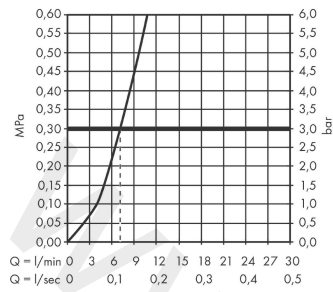

Talis M54
Single lever kitchen mixer 270, pull-out spout, 1jet, sBox
Finish: **Chrome** Article Number: **72849000**

Flowchart

www.divapor.com