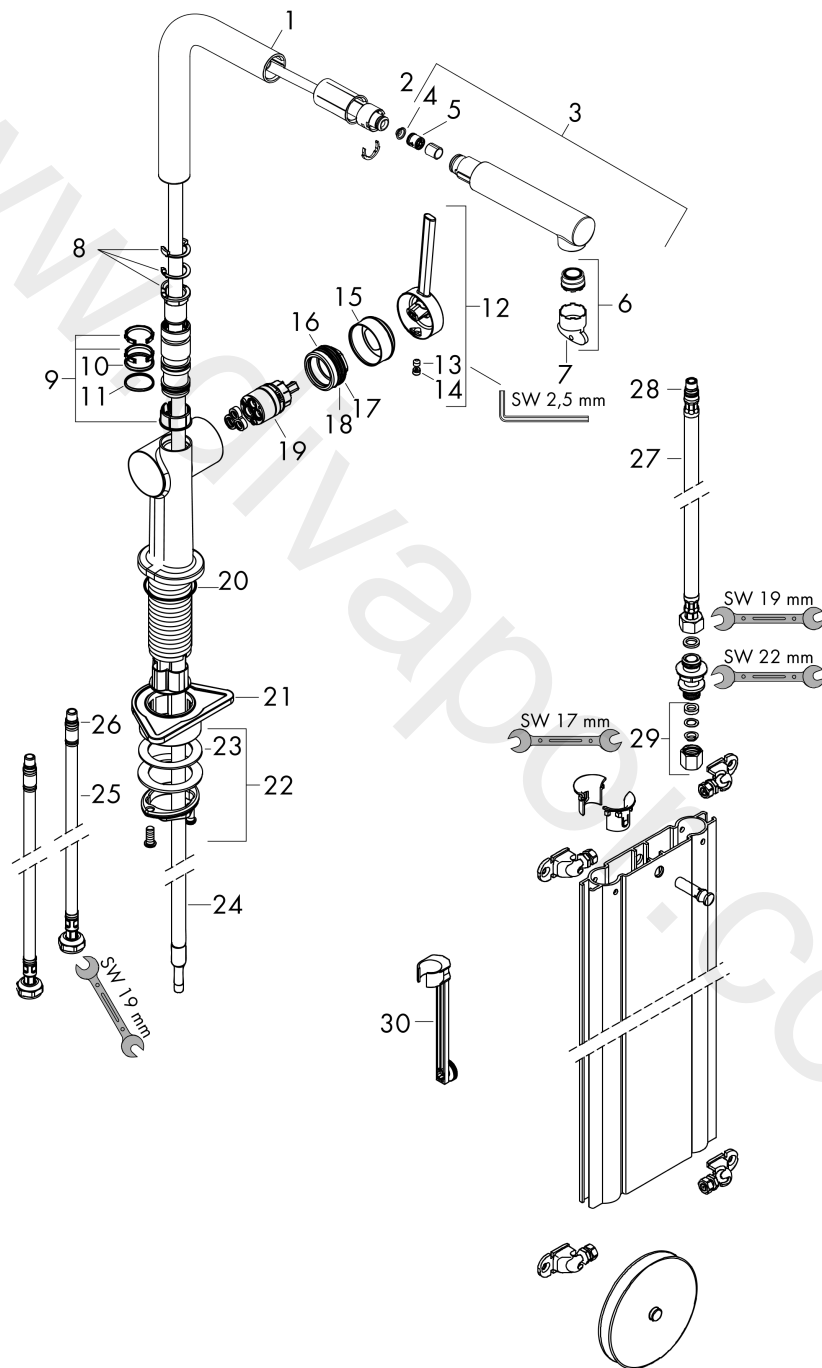

Flowchart

www.divapor.com

Talis M54
Single lever kitchen mixer 270, pull-out spout, 1jet, sBox
 Finish: **Chrome** Article Number: **72849000**

Exploded Drawing

Year of production: >04/20

Talis M54**Single lever kitchen mixer 270, pull-out spout, 1jet, sBox**Finish: **Chrome** Article Number: **72849000****Spare part list**

Year of production: >04/20

Pos.	Description	Article Number	Price	PU
1	spout cpl.	93749000	£ 64,00	1
2	O-ring 8x2	98112000	£ 3,30	1
3	handspray	93751000	£ 79,00	1
4	filter	98516000	£ 6,10	1
5	non return valve DW 10	96456000	£ 9,00	1
6	spray former	93748000	£ 25,00	1
7	service tool	93750000	£ 9,00	1
8	set of locating rings (60° / 110° / 150°)	94911000	£ 16,10	1
9	set of lever collars	98365000	£ 9,00	1
10	O-ring 19x2	98426000	£ 3,30	1
11	O-ring 20x1,5	98197000	£ 3,30	1
12	handle	93736000	£ 43,00	1
13	hollow set screw M5x5	98446000	£ 3,30	1
14	screw cover	93735610	£ 9,00	1
15	flange	93737000	£ 43,00	1
16	nut	93738000	£ 51,00	1
17	O-ring 29x2	98391000	£ 3,30	1
18	O-ring 30x1,5	98433000	£ 3,30	1
19	cartridge, assy	93740000	£ 96,00	1
20	O-ring 36x3	98052000	£ 3,30	1
21	support	97523000	£ 6,10	1
22	fixing set (Ø 34)	95049000	£ 16,10	1
23	lever collar	97548000	£ 3,30	1
24	hose	93814000	£ 110,00	1
25	connection hose 900 mm M8x0,75 G3/8	93746000	£ 43,00	1
26	O-ring 6,6x1,6	93019000	£ 3,30	1
27	connection hose 450 mm M8x0,75 G3/8	97206000	£ 35,00	1
28	O-ring 7x1,5	98422000	£ 3,30	1
29	squeezing connection	96099000	£ 9,00	1
30	extension set	43333000	£ 30,00	1