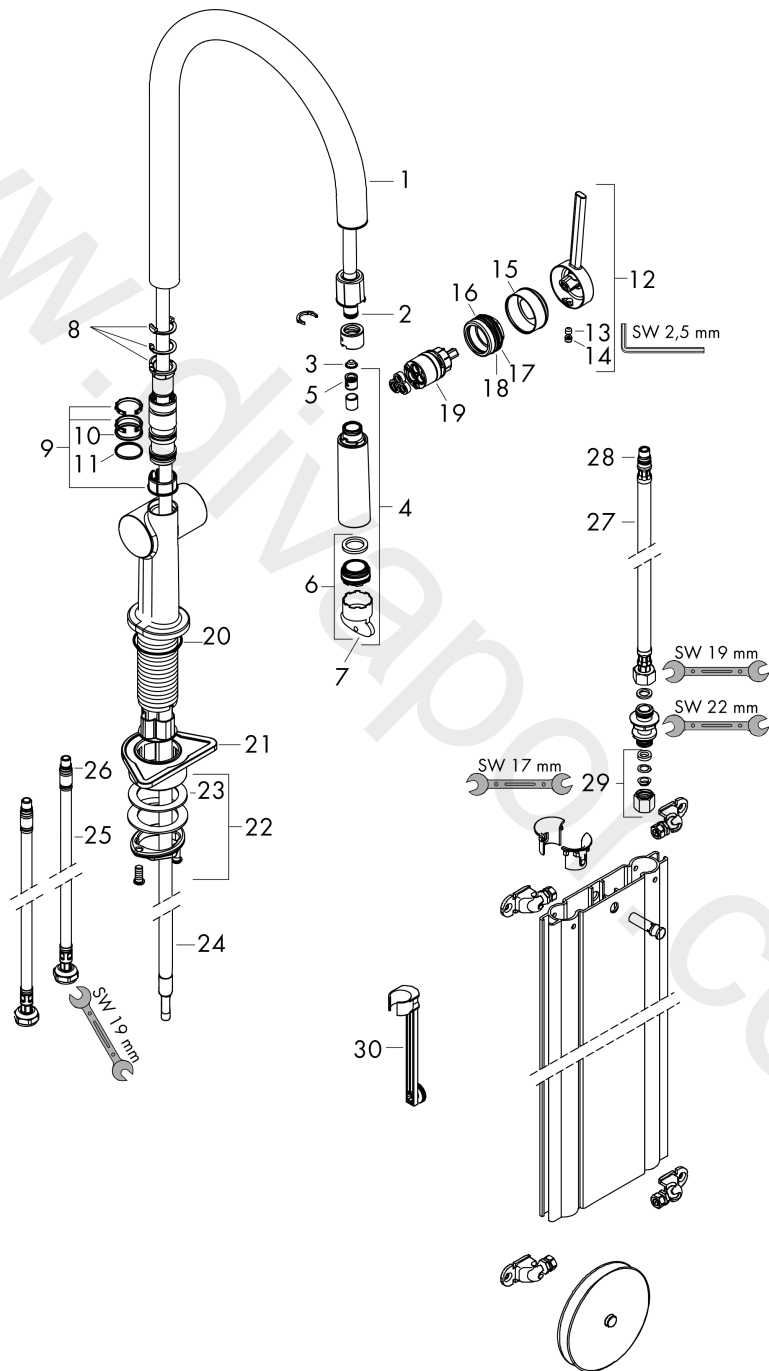

Flowchart

www.divapor.com

Talis M54
Single lever kitchen mixer 210, pull-out spout, 1jet, sBox
 Finish: **Chrome** Article Number: **72848000**

Exploded Drawing

Year of production: >04/20

Talis M54

Single lever kitchen mixer 210, pull-out spout, 1jet, sBox

Finish: **Chrome** Article Number: **72848000**

Spare part list

Year of production: >04/20

Pos.	Description	Article Number	Price	PU
1	spout cpl.	93739000	£ 79,00	1
2	O-ring 8x2	98112000	£ 3,30	1
3	filter	98516000	£ 6,10	1
4	handspray	93747000	£ 64,00	1
5	non return valve DW 10	96456000	£ 9,00	1
6	aerator M24x1 (7 l/min)	95965000	£ 35,00	1
7	special tool	95158000	£ 6,10	1
8	set of locating rings (60° / 110° / 150°)	94911000	£ 16,10	1
9	set of lever collars	98365000	£ 9,00	1
10	O-ring 19x2	98426000	£ 3,30	1
11	O-ring 20x1,5	98197000	£ 3,30	1
12	handle	93736000	£ 43,00	1
13	hollow set screw M5x5	98446000	£ 3,30	1
14	screw cover	93735610	£ 9,00	1
15	flange	93737000	£ 43,00	1
16	nut	93738000	£ 51,00	1
17	O-ring 29x2	98391000	£ 3,30	1
18	O-ring 30x1,5	98433000	£ 3,30	1
19	cartridge, assy	93740000	£ 96,00	1
20	O-ring 36x3	98052000	£ 3,30	1
21	support	97523000	£ 6,10	1
22	fixing set (Ø 34)	95049000	£ 16,10	1
23	lever collar	97548000	£ 3,30	1
24	hose	93754000	£ 110,00	1
25	connection hose 900 mm M8x0,75 G3/8	93746000	£ 43,00	1
26	O-ring 6,6x1,6	93019000	£ 3,30	1
27	connection hose 450 mm M8x0,75 G3/8	97206000	£ 35,00	1
28	O-ring 7x1,5	98422000	£ 3,30	1
29	squeezing connection	96099000	£ 9,00	1
30	extension set	43333000	£ 30,00	1