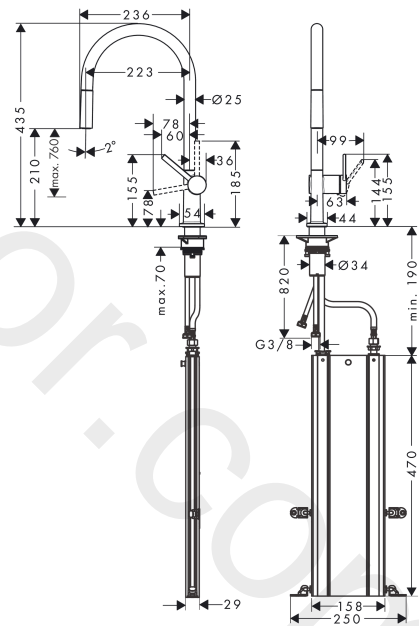

Scale drawing