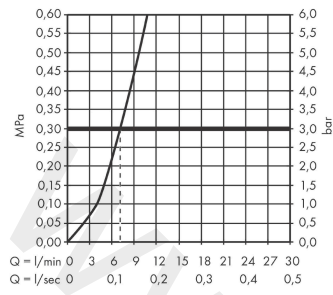

Talis M54
Single lever kitchen mixer 210, pull-out spout, 1jet, sBox
Finish: **Chrome** Article Number: **72848000**

Flowchart

www.divapor.com