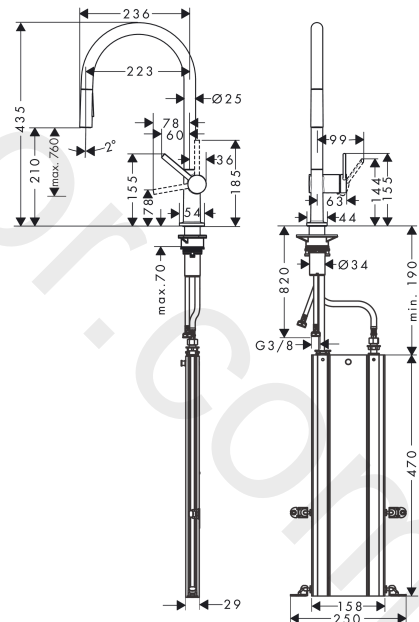

#### product features

- consists of: single lever kitchen mixer, hose box
- ComfortZone 210
- swivel range adjustable in 4 steps 60°, 110°, 150° or 360°
- laminar spray, shower spray
- lockable shower spray, spray returns through pressing spray diverter and spray returns automatically through handle closing
- connection dimension: DN15
- maximum flow rate at 3 bar: 7 l/min
- ceramic cartridge
- connection type: G 3/8 connections
- temperature limitation adjustable
- integrated non-return valve
- suitable for continuous flow water heaters
- sBox for quiet, smooth and protected hose guidance in the cabinet, under the countertop
- extension length up to 76 cm

### Scale drawing

**Talis M54**

**Single levere kitchen mixer 210, pull-out spray, 2jet, sBox**

Finish: **Chrome** Article Number: **72847000**

**Flowchart**

www.divapor.com

**Talis M54**  
**Single levere kitchen mixer 210, pull-out spray, 2jet, sBox**  
 Finish: **Chrome** Article Number: **72847000**