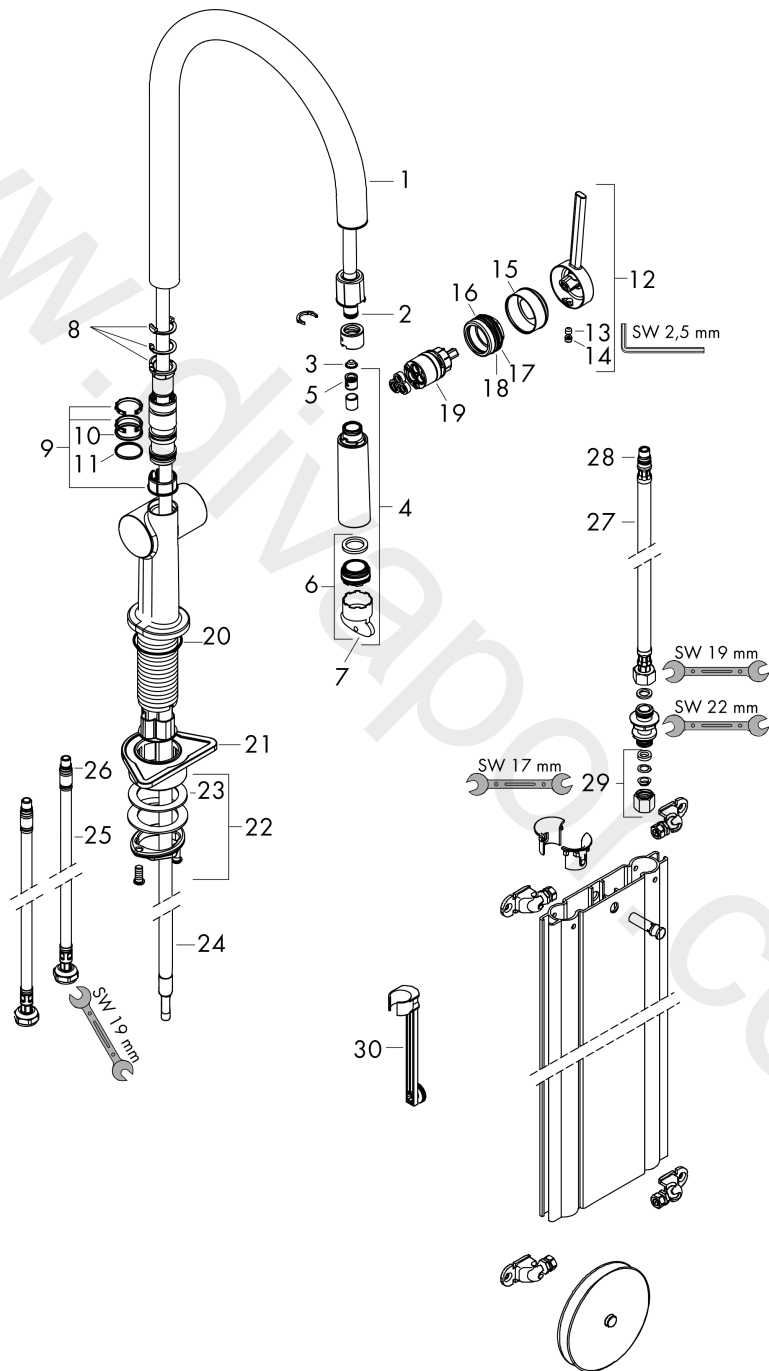

### Scale drawing

**Talis M54**

**Single levere kitchen mixer 210, pull-out spray, 2jet, sBox**

Finish: **Chrome** Article Number: **72847000**

**Flowchart**

www.divapor.com

**Talis M54**  
**Single levere kitchen mixer 210, pull-out spray, 2jet, sBox**  
 Finish: **Chrome** Article Number: **72847000**

Exploded Drawing

Year of production: >04/20

### Spare part list

Year of production: >04/20

Pos.	Description	Article Number	Price	PU
1	spout cpl.	93739000	£ 79,00	1
2	O-ring 8x2	98112000	£ 3,30	1
3	filter	98516000	£ 6,10	1
4	handspray	93741000	£ 79,00	1
5	non return valve DW 10	96456000	£ 9,00	1
6	spray former	93342000	£ 51,00	1
7	service tool	95910000	£ 9,00	1
8	set of locating rings (60° / 110° / 150°)	94911000	£ 16,10	1
9	set of lever collars	98365000	£ 9,00	1
10	O-ring 19x2	98426000	£ 3,30	1
11	O-ring 20x1,5	98197000	£ 3,30	1
12	handle	93736000	£ 43,00	1
13	hollow set screw M5x5	98446000	£ 3,30	1
14	screw cover	93735610	£ 9,00	1
15	flange	93737000	£ 43,00	1
16	nut	93738000	£ 51,00	1
17	O-ring 29x2	98391000	£ 3,30	1
18	O-ring 30x1,5	98433000	£ 3,30	1
19	cartridge, assy	93740000	£ 96,00	1
20	O-ring 36x3	98052000	£ 3,30	1
21	support	97523000	£ 6,10	1
22	fixing set (Ø 34)	95049000	£ 16,10	1
23	lever collar	97548000	£ 3,30	1
24	hose	93754000	£ 110,00	1
25	connection hose 900 mm M8x0,75 G3/8	93746000	£ 43,00	1
26	O-ring 6,6x1,6	93019000	£ 3,30	1
27	connection hose 450 mm M8x0,75 G3/8	97206000	£ 35,00	1
28	O-ring 7x1,5	98422000	£ 3,30	1
29	squeezing connection	96099000	£ 9,00	1
30	extension set	43333000	£ 30,00	1