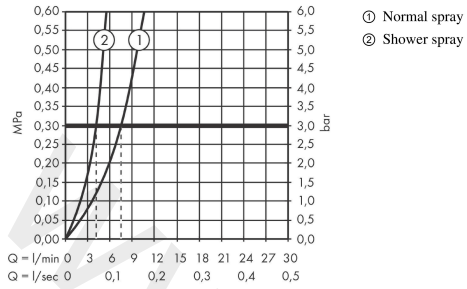

### Scale drawing

**Talis M54**

**Single levere kitchen mixer 210, pull-out spray, 2jet, sBox**

Finish: **Chrome** Article Number: **72847000**

**Flowchart**

www.divapor.com

**Talis M54**  
**Single levere kitchen mixer 210, pull-out spray, 2jet, sBox**  
 Finish: **Chrome** Article Number: **72847000**