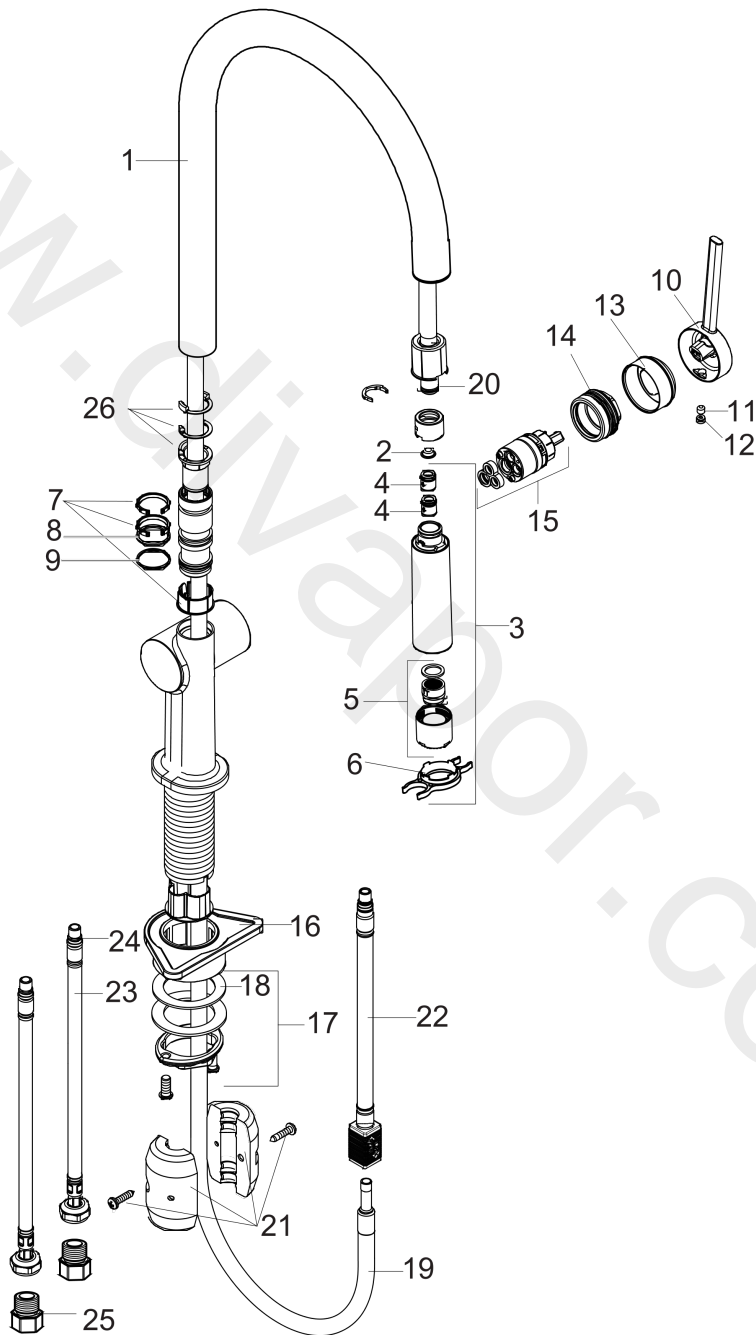

Talis N
Single lever kitchen mixer 180, pull-out spray, 2jet
 Finish: **Matt Black** Article Number: **72846671**

Description

product features

- ComfortZone 180
- swivel range adjustable in 4 steps 60°, 110°, 150° or 360°
- normal spray, shower spray
- lockable shower spray, spray returns through pressing spray diverter and spray returns automatically through handle closing
- MagFit magnetic shower support
- quick connect hose
- maximum flow rate at 3 bar: 6,6 l/min
- ceramic cartridge
- connection type: G 3/8 connections
- temperature limitation adjustable
- integrated non-return valve
- suitable for continuous flow water heaters

Technology

Product image

Talis N
Single lever kitchen mixer 180, pull-out spray, 2jet
 Finish: **Matt Black** Article Number: **72846671**

Exploded Drawing

Year of production: >06/20

Talis N**Single lever kitchen mixer 180, pull-out spray, 2jet**Finish: **Matt Black** Article Number: **72846671****Spare part list**

Year of production: >06/20

Pos.	Description	Article Number	Price	PU
1	spout cpl.	93826670	£ 142,00	1
2	filter	98516000	£ 6,10	1
3	handspray	93741671	£ 142,00	1
4	non return valve DW 10	96456000	£ 9,00	1
5	spray former	93342001	£ 43,00	1
6	service tool	95910000	£ 9,00	1
7	set of lever collars	98365000	£ 9,00	1
8	O-ring 19x2	98426000	£ 3,30	1
9	O-ring 20x1,5	98197000	£ 3,30	1
10	handle	93736670	£ 64,00	1
11	hollow set screw M5x5	98446000	£ 3,30	1
12	screw cover	93735610	£ 9,00	1
13	flange	93737670	£ 64,00	1
14	nut	93738000	£ 51,00	1
15	cartridge, assy	93740000	£ 96,00	1
16	support	97523000	£ 6,10	1
17	fixing set (Ø 34)	95049000	£ 16,10	1
18	lever collar	97548000	£ 3,30	1
19	hose	93745000	£ 79,00	1
20	O-ring 8x2	98112000	£ 3,30	1
21	weight	92500000	£ 43,00	1
22	hose	93744000	£ 51,00	1
23	connection hose 900 mm M8x0,75 G3/8	93746000	£ 43,00	1
24	O-ring 6,6x1,6	93019000	£ 3,30	1
25	adapter for connection hose	88802000	-	1
26	set of locating rings (60° / 110° / 150°)	94911000	£ 16,10	1