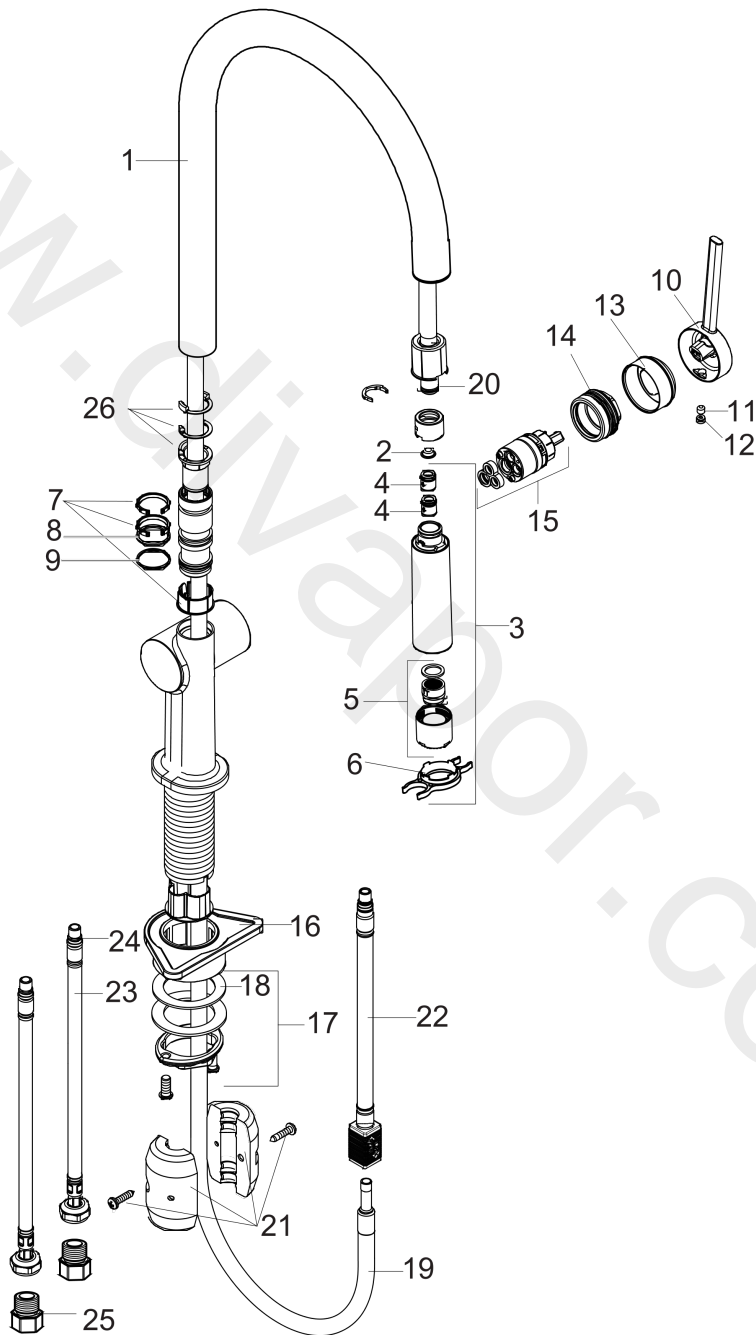

Talis N

Single lever kitchen mixer 180, pull-out spray, 2jet

Finish: **Brushed Gold Optic** Article Number: **72846251**

Description

product features

- ComfortZone 180
- swivel range adjustable in 4 steps 60°, 110°, 150° or 360°
- normal spray, shower spray
- lockable shower spray, spray returns through pressing spray diverter and spray returns automatically through handle closing
- MagFit magnetic shower support
- quick connect hose
- maximum flow rate at 3 bar: 6,6 l/min
- ceramic cartridge
- connection type: G 3/8 connections
- temperature limitation adjustable
- integrated non-return valve
- suitable for continuous flow water heaters

Technology

Product image

Talis N
Single lever kitchen mixer 180, pull-out spray, 2jet
 Finish: **Brushed Gold Optic** Article Number: **72846251**

Exploded Drawing

Year of production: >01/22

Talis N**Single lever kitchen mixer 180, pull-out spray, 2jet**Finish: **Brushed Gold Optic** Article Number: **72846251****Spare part list**

Year of production: >01/22

Pos.	Description	Article Number	Price	PU
1	spout cpl.	93826250	£ 142,00	1
2	filter	98516000	£ 6,10	1
3	handspray	93741251	£ 142,00	1
4	non return valve DW 10	96456000	£ 9,00	1
5	spray former	93342001	£ 43,00	1
6	service tool	95910000	£ 9,00	1
7	set of lever collars	98365000	£ 9,00	1
8	O-ring 19x2	98426000	£ 3,30	1
9	O-ring 20x1,5	98197000	£ 3,30	1
10	handle	93736250	£ 64,00	1
11	hollow set screw M5x5	98446000	£ 3,30	1
12	screw cover	93735610	£ 9,00	1
13	flange	93737250	£ 64,00	1
14	nut	93738000	£ 51,00	1
15	cartridge, assy	93740000	£ 96,00	1
16	support	97523000	£ 6,10	1
17	fixing set (Ø 34)	95049000	£ 16,10	1
18	lever collar	97548000	£ 3,30	1
19	hose	93745000	£ 79,00	1
20	O-ring 8x2	98112000	£ 3,30	1
21	weight	92500000	£ 43,00	1
22	hose	93744000	£ 51,00	1
23	connection hose 900 mm M8x0,75 G3/8	93746000	£ 43,00	1
24	O-ring 6,6x1,6	93019000	£ 3,30	1
25	adapter for connection hose	88802000	-	1
26	set of locating rings (60° / 110° / 150°)	94911000	£ 16,10	1