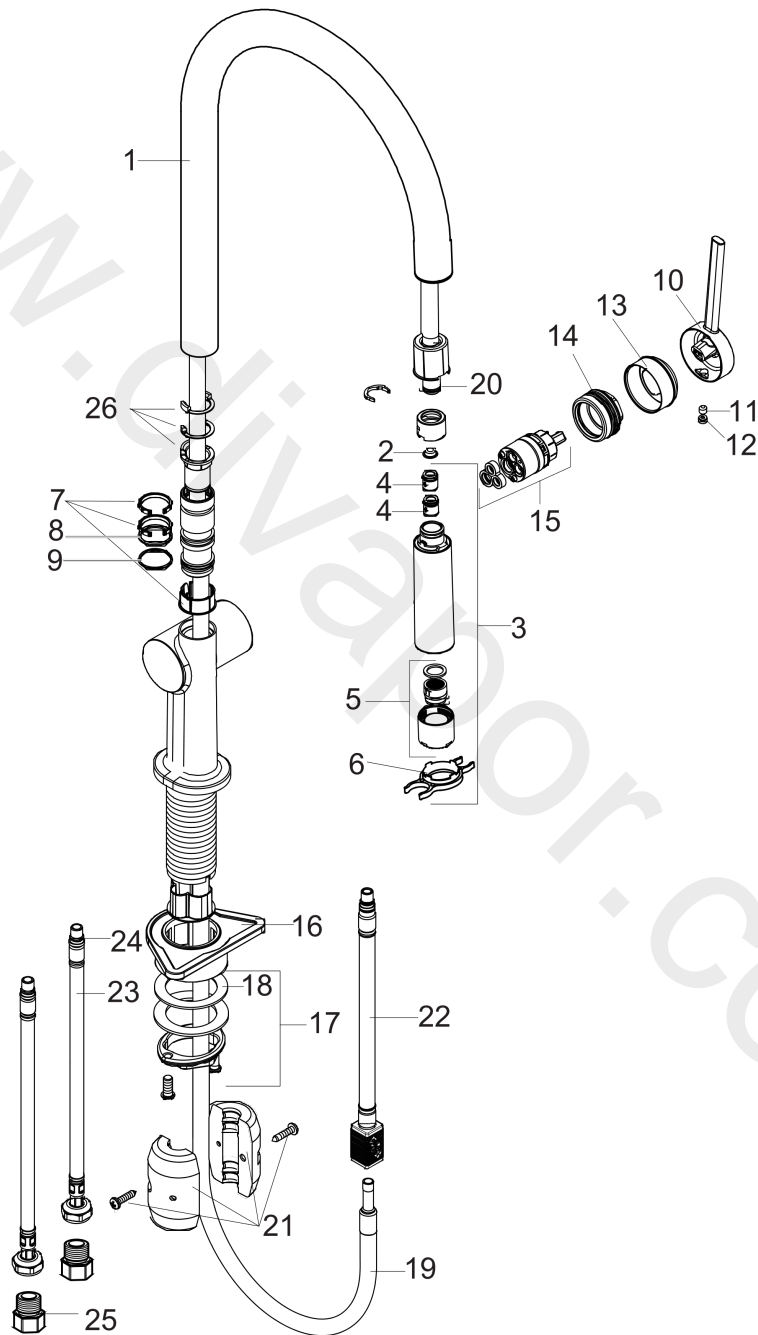

## Talis N

Single lever kitchen mixer 180, pull-out spray, 2jet

Finish: **Chrome** Article Number: **72846001**

#### product features

- ComfortZone 180
- swivel range adjustable in 4 steps 60°, 110°, 150° or 360°
- normal spray, shower spray
- lockable shower spray, spray returns through pressing spray diverter and spray returns automatically through handle closing
- MagFit magnetic shower support
- quick connect hose
- maximum flow rate at 3 bar: 6,6 l/min
- ceramic cartridge
- connection type: G 3/8 connections
- temperature limitation adjustable
- integrated non-return valve
- suitable for continuous flow water heaters

### Product image

**Talis N**  
**Single lever kitchen mixer 180, pull-out spray, 2jet**  
 Finish: **Chrome** Article Number: **72846001**

Exploded Drawing

Year of production: >06/20

**Talis N****Single lever kitchen mixer 180, pull-out spray, 2jet**Finish: **Chrome** Article Number: **72846001****Spare part list**

Year of production: &gt;06/20

Pos.	Description	Article Number	Price	PU
1	spout cpl.	93826000	£ 96,00	1
2	filter	98516000	£ 6,10	1
3	handspray	93741001	£ 96,00	1
4	non return valve DW 10	96456000	£ 9,00	1
5	spray former	93342001	£ 43,00	1
6	service tool	95910000	£ 9,00	1
7	set of lever collars	98365000	£ 9,00	1
8	O-ring 19x2	98426000	£ 3,30	1
9	O-ring 20x1,5	98197000	£ 3,30	1
10	handle	93736000	£ 43,00	1
11	hollow set screw M5x5	98446000	£ 3,30	1
12	screw cover	93735610	£ 9,00	1
13	flange	93737000	£ 43,00	1
14	nut	93738000	£ 51,00	1
15	cartridge, assy	93740000	£ 96,00	1
16	support	97523000	£ 6,10	1
17	fixing set (Ø 34)	95049000	£ 16,10	1
18	lever collar	97548000	£ 3,30	1
19	hose	93745000	£ 79,00	1
20	O-ring 8x2	98112000	£ 3,30	1
21	weight	92500000	£ 43,00	1
22	hose	93744000	£ 51,00	1
23	connection hose 900 mm M8x0,75 G3/8	93746000	£ 43,00	1
24	O-ring 6,6x1,6	93019000	£ 3,30	1
25	adapter for connection hose	88802000	-	1
26	set of locating rings (60° / 110° / 150°)	94911000	£ 16,10	1