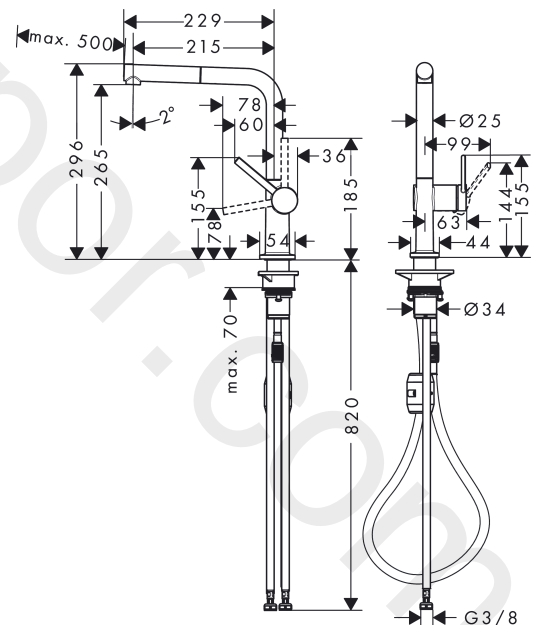

Talis M54

Single lever kitchen mixer 270, EcoSmart, pull-out spout, 1jet

Finish: **Chrome** Article Number: **72845000**

Description

product features

- ComfortZone 270
- I-spout
- swivel range adjustable in 4 steps 60°, 110°, 150° or 360°
- laminar spray
- quick connect hose
- connection dimension: DN15
- maximum flow rate at 3 bar: 4,9 l/min
- ceramic cartridge
- connection type: G 3/8 connections
- temperature limitation adjustable
- integrated non-return valve
- suitable for continuous flow water heaters
- extension length up to 50 cm
- tap hole with Ø 35 mm required
- EU taxonomy: max. 6 l/min - Substantial Contribution (SC) possible

Talis M54

Single lever kitchen mixer 270, EcoSmart, pull-out spout, 1jet

Finish: **Chrome** Article Number: **72845000**

Flowchart

www.divapor.com

Talis M54

Single lever kitchen mixer 270, EcoSmart, pull-out spout, 1jet

Finish: **Chrome** Article Number: **72845000**

Exploded Drawing

Year of production: >12/19

Talis M54

Single lever kitchen mixer 270, EcoSmart, pull-out spout, 1jet

Finish: **Chrome** Article Number: **72845000**