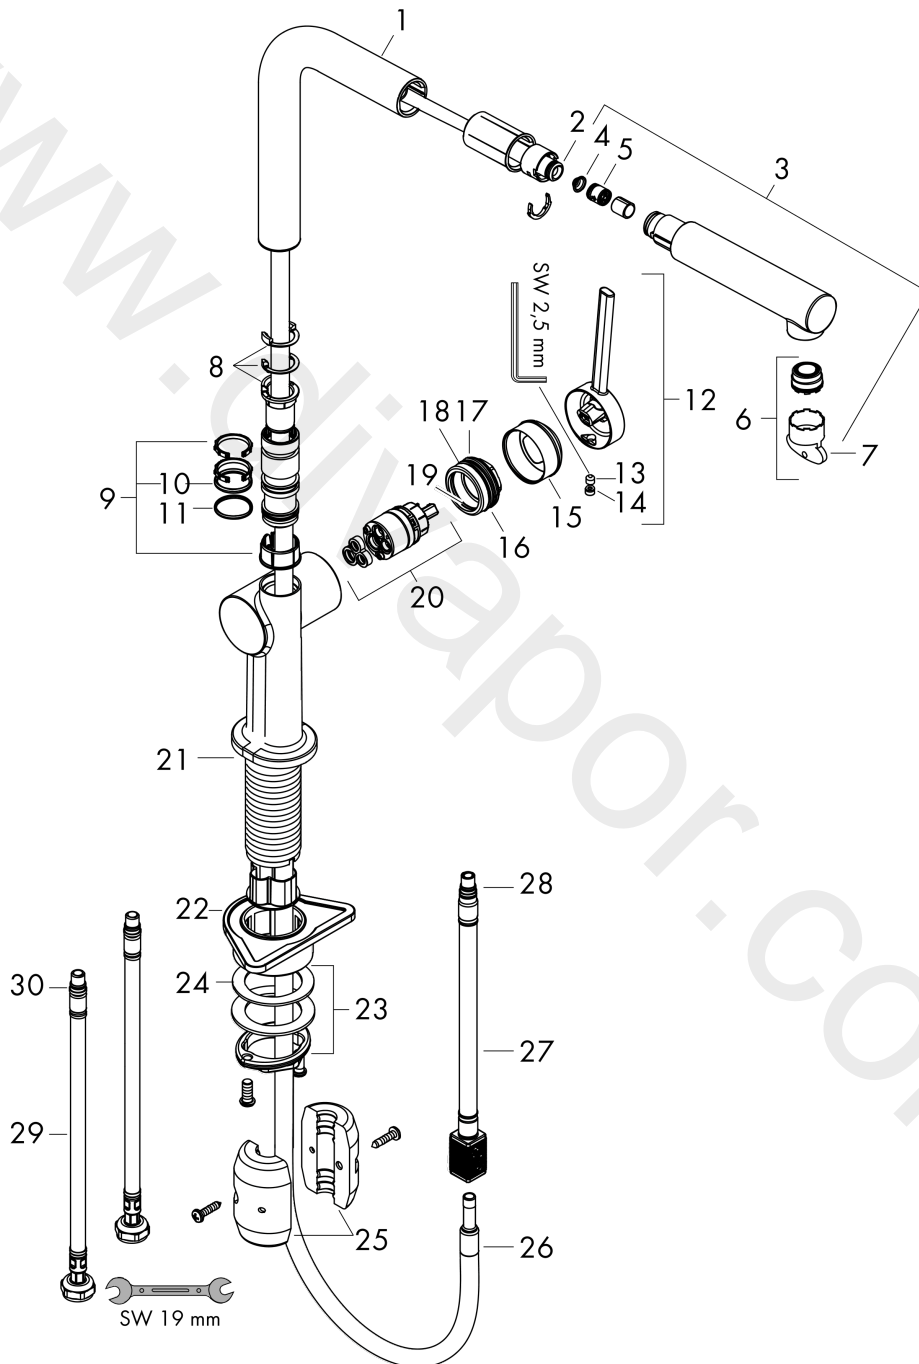

Talis M54

Single lever kitchen mixer 270, EcoSmart, pull-out spout, 1jet

Finish: **Chrome** Article Number: **72845000**

Description

product features

- ComfortZone 270
- I-spout
- swivel range adjustable in 4 steps 60°, 110°, 150° or 360°
- laminar spray
- quick connect hose
- connection dimension: DN15
- maximum flow rate at 3 bar: 4,9 l/min
- ceramic cartridge
- connection type: G 3/8 connections
- temperature limitation adjustable
- integrated non-return valve
- suitable for continuous flow water heaters
- extension length up to 50 cm
- tap hole with Ø 35 mm required
- EU taxonomy: max. 6 l/min - Substantial Contribution (SC) possible

Talis M54

Single lever kitchen mixer 270, EcoSmart, pull-out spout, 1jet

Finish: **Chrome** Article Number: **72845000**

Flowchart

www.divapor.com

Talis M54

Single lever kitchen mixer 270, EcoSmart, pull-out spout, 1jet

Finish: **Chrome** Article Number: **72845000**

Exploded Drawing

Year of production: >12/19

Talis M54

Single lever kitchen mixer 270, EcoSmart, pull-out spout, 1jet

Finish: **Chrome** Article Number: **72845000**