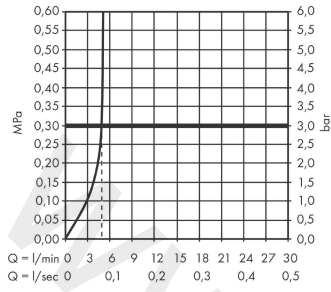

Talis M54

Single lever kitchen mixer 270, EcoSmart, pull-out spout, 1jet

Finish: **Chrome** Article Number: **72845000**

Flowchart

www.divapor.com