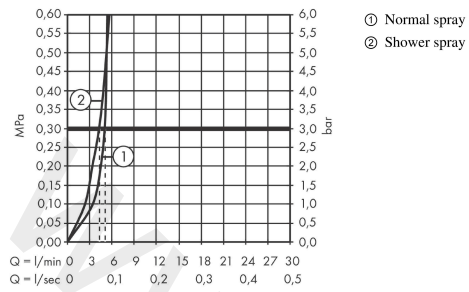

### Scale drawing

**Talis M54**

**Single lever kitchen mixer 210, EcoSmart, pull-out spray, 2jet**

Finish: **Matt Black** Article Number: **72842670**

**Flowchart**

www.divapor.com

Talis M54

Single lever kitchen mixer 210, EcoSmart, pull-out spray, 2jet