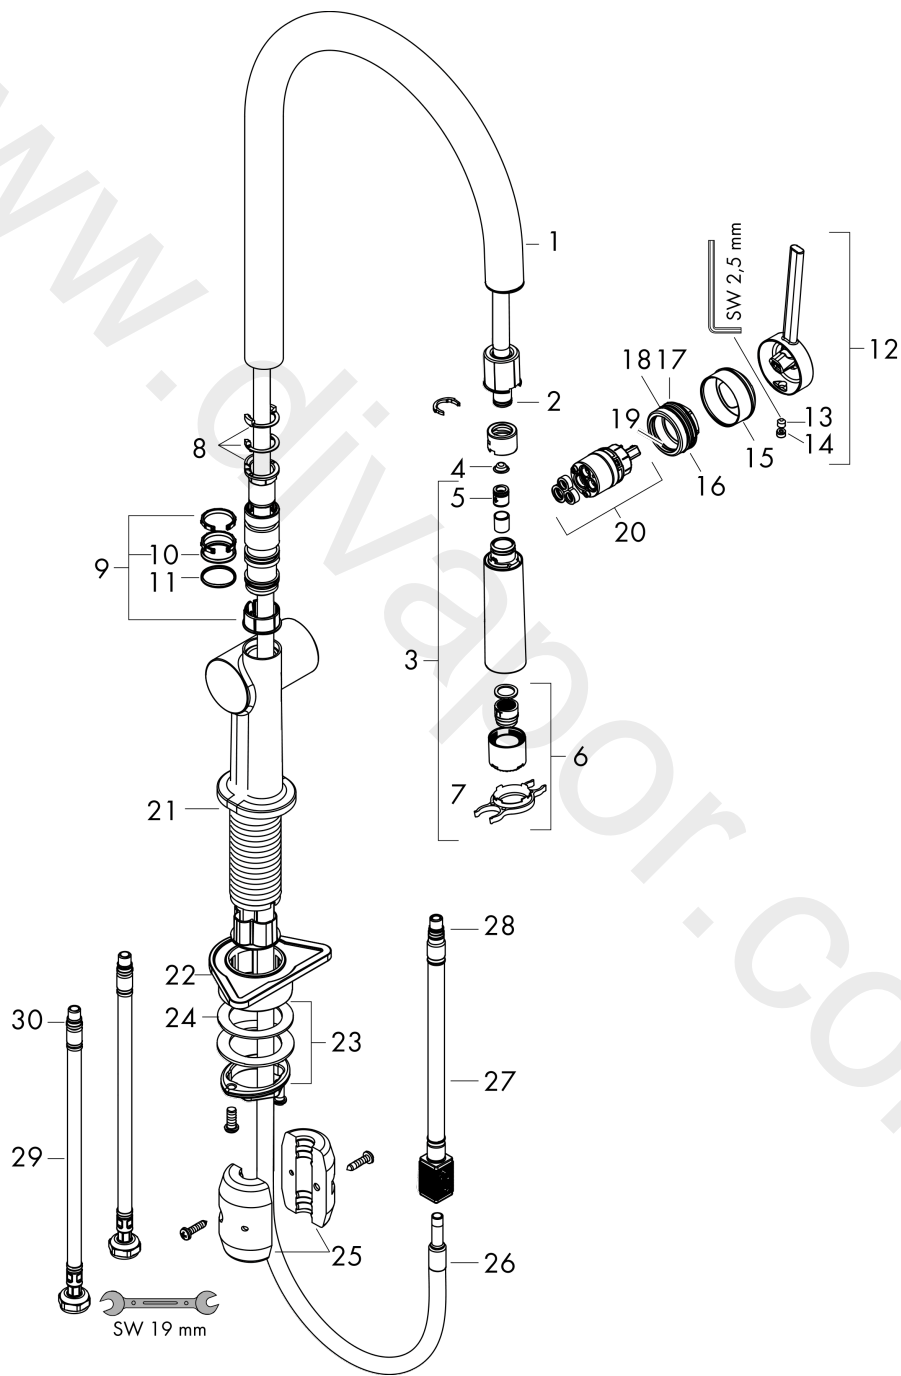

#### product features

- ComfortZone 210
- swivel range adjustable in 4 steps 60°, 110°, 150° or 360°
- laminar spray, shower spray
- lockable shower spray, spray returns through pressing spray diverter and spray returns automatically through handle closing
- quick connect hose
- connection dimension: DN15
- maximum flow rate at 3 bar: 5 l/min
- ceramic cartridge
- connection type: G 3/8 connections
- temperature limitation adjustable
- integrated non-return valve
- suitable for continuous flow water heaters
- extension length up to 50 cm
- tap hole with Ø 35 mm required
- EU taxonomy: max. 6 l/min - Substantial Contribution (SC) possible

### Scale drawing

**Talis M54**

**Single lever kitchen mixer 210, EcoSmart, pull-out spray, 2jet**

Finish: **Matt Black** Article Number: **72842670**

**Flowchart**

www.divapor.com

Talis M54

Single lever kitchen mixer 210, EcoSmart, pull-out spray, 2jet

Finish: Matt Black Article Number: 72842670

Exploded Drawing

Year of production: >04/20