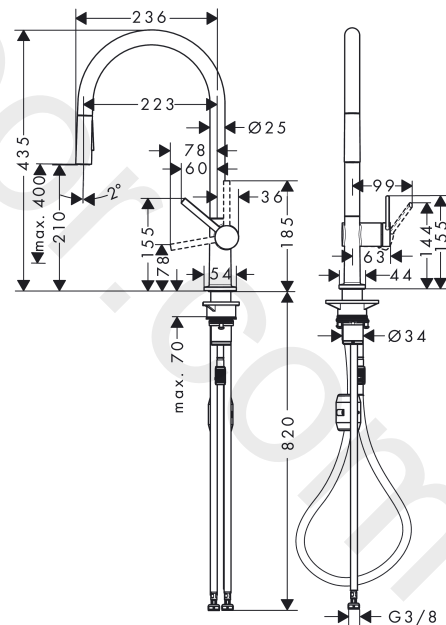

#### product features

- ComfortZone 210
- swivel range adjustable in 4 steps 60°, 110°, 150° or 360°
- laminar spray, shower spray
- lockable shower spray, spray returns through pressing spray diverter and spray returns automatically through handle closing
- quick connect hose
- connection dimension: DN15
- maximum flow rate at 3 bar: 5 l/min
- ceramic cartridge
- connection type: G 3/8 connections
- temperature limitation adjustable
- integrated non-return valve
- suitable for continuous flow water heaters
- extension length up to 50 cm
- tap hole with Ø 35 mm required
- EU taxonomy: max. 6 l/min - Substantial Contribution (SC) possible

### Product image

### Scale drawing

**Talis M54**

**Single lever kitchen mixer 210, EcoSmart, pull-out spray, 2jet**

Finish: **Matt Black** Article Number: **72842670**

**Flowchart**

www.divapor.com

Talis M54

Single lever kitchen mixer 210, EcoSmart, pull-out spray, 2jet