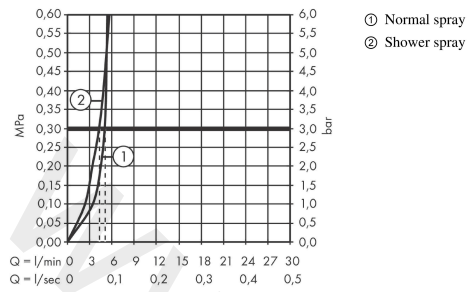

Talis M54
Single lever kitchen mixer 210, EcoSmart, pull-out spray, 2jet
Finish: **Chrome** Article Number: **72842000**

Flowchart

www.divapor.com