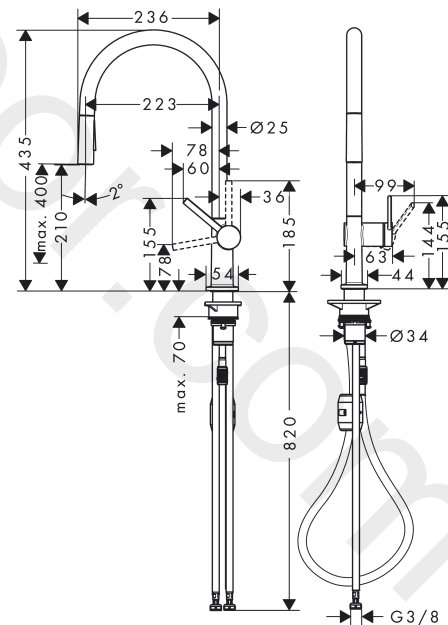

Scale drawing