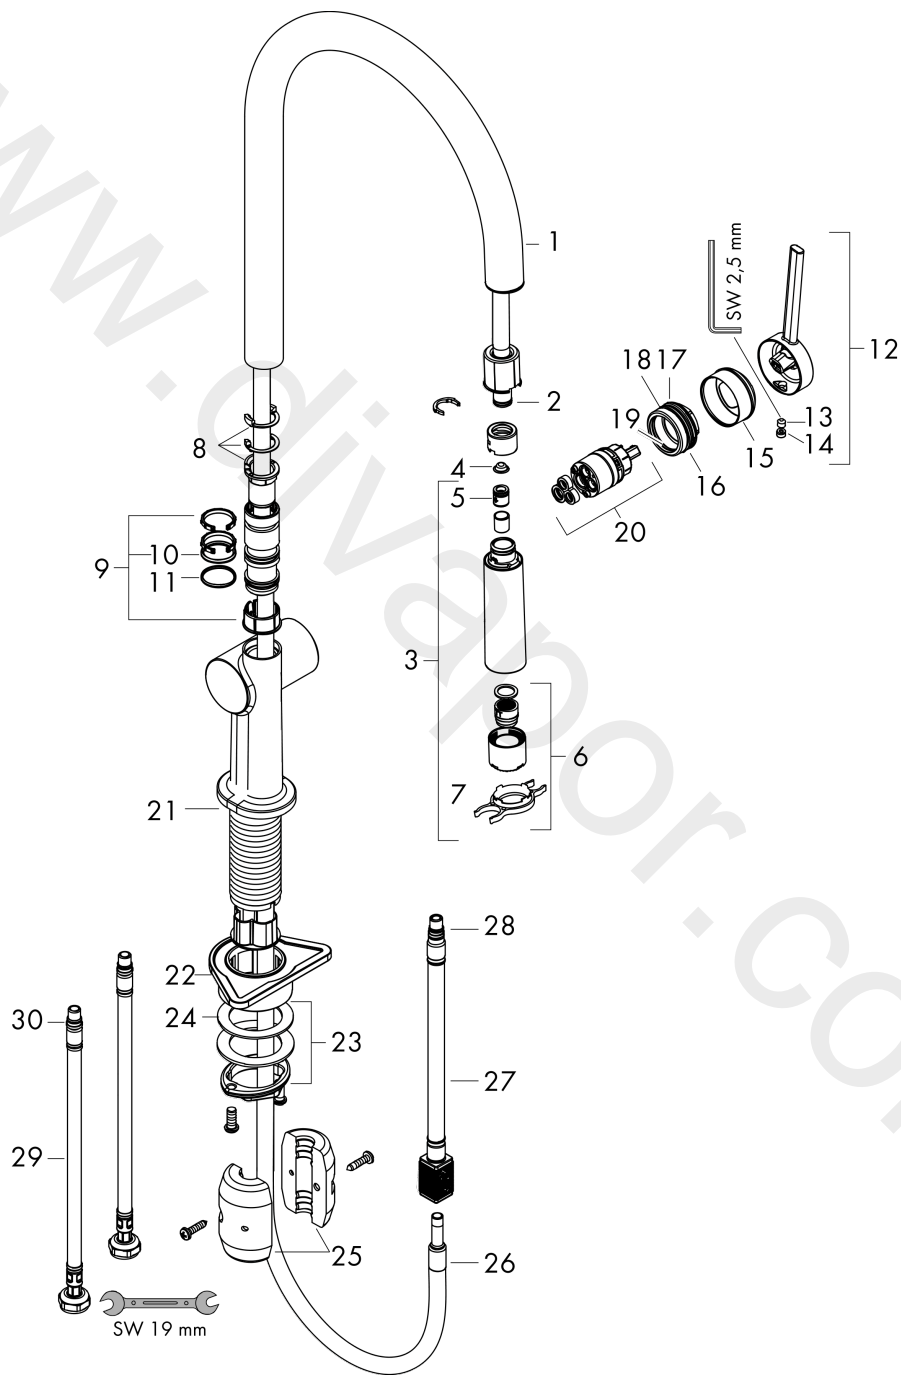

Talis M54

Single lever kitchen mixer 210, EcoSmart, pull-out spray, 2jet

Finish: **Chrome** Article Number: **72842000**

Description

product features

- ComfortZone 210
- swivel range adjustable in 4 steps 60°, 110°, 150° or 360°
- laminar spray, shower spray
- lockable shower spray, spray returns through pressing spray diverter and spray returns automatically through handle closing
- quick connect hose
- connection dimension: DN15
- maximum flow rate at 3 bar: 5 l/min
- ceramic cartridge
- connection type: G 3/8 connections
- temperature limitation adjustable
- integrated non-return valve
- suitable for continuous flow water heaters
- extension length up to 50 cm
- tap hole with Ø 35 mm required
- EU taxonomy: max. 6 l/min - Substantial Contribution (SC) possible

Exploded Drawing

Year of production: >12/19

Talis M54

Single lever kitchen mixer 210, EcoSmart, pull-out spray, 2jet

Finish: **Chrome** Article Number: **72842000**

Spare part list

Year of production: >12/19