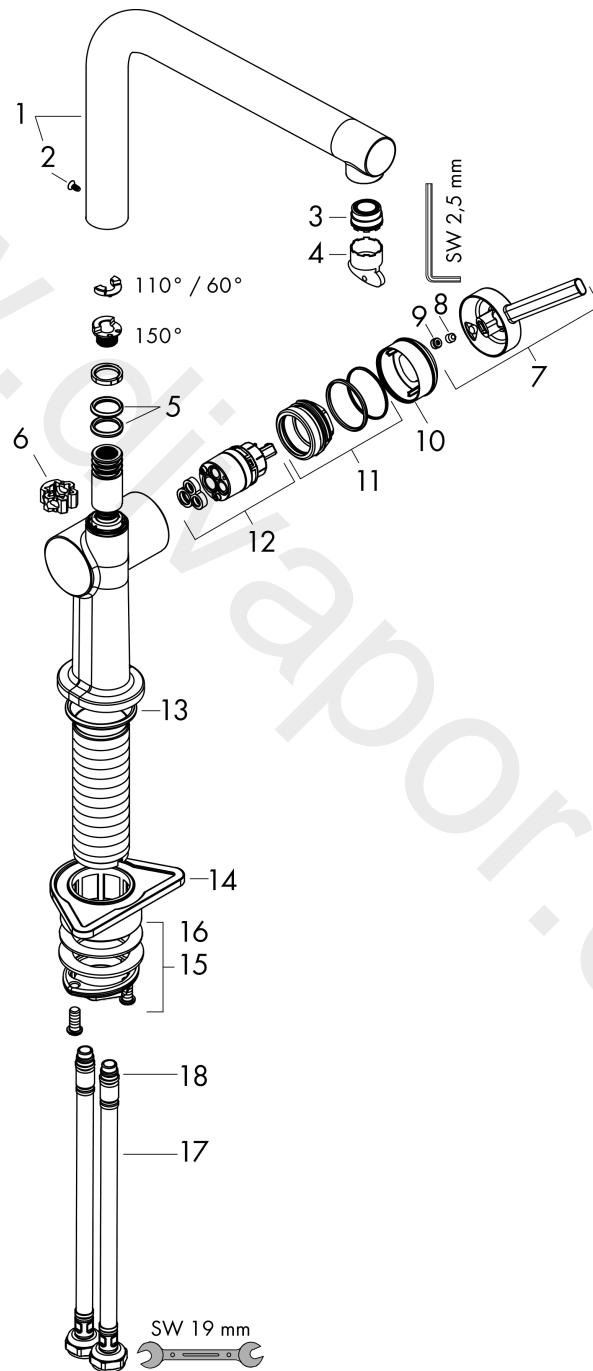

Talis M54

Single lever kitchen mixer 270, 1jet

Finish: **Stainless Steel Finish** Article Number: **72840800**

Description

product features

- ComfortZone 270
- I-spout
- swivel range adjustable in 4 steps 60°, 110°, 150° or 360°
- laminar spray
- connection dimension: DN15
- maximum flow rate at 3 bar: 8,4 l/min
- ceramic cartridge
- connection type: G 3/8 connections
- temperature limitation adjustable
- suitable for continuous flow water heaters
- tap hole with Ø 35 mm required
- WRAS 2307036
- WRAS 2307036 - Approval letter 2307036

Scale drawing

Talis M54

Single lever kitchen mixer 270, 1jet

Finish: **Stainless Steel Finish** Article Number: **72840800**

Flowchart

www.divapor.com

Talis M54

Single lever kitchen mixer 270, 1jet

Finish: **Stainless Steel Finish** Article Number: **72840800**

Exploded Drawing

Year of production: >12/19

Talis M54

Single lever kitchen mixer 270, 1jet

Finish: **Stainless Steel Finish** Article Number: **72840800**

Spare part list

Year of production: >12/19

Pos.	Description	Article Number	Price	PU
1	spout cpl.	93758800	£ 163,00	1
2	screw	97662000	£ 9,00	1
3	spray former	93748000	£ 25,00	1
4	service tool	93750000	£ 9,00	1
5	O-Ring 14x2,5	98189000	£ 3,30	1
6	axialring	97558000	£ 3,30	1
7	handle	93736800	£ 64,00	1
8	hollow set screw M5x5	98446000	£ 3,30	1
9	screw cover	93735610	£ 9,00	1
10	flange	93737800	£ 64,00	1
11	nut	93738000	£ 51,00	1
12	cartridge, assy	93760000	£ 96,00	1
13	O-ring 36x3	98052000	£ 3,30	1
14	support	97523000	£ 6,10	1
15	fixing set (Ø 34)	95049000	£ 16,10	1
16	lever collar	97548000	£ 3,30	1
17	connection hose 900 mm M8x0,75 G3/8	93746000	£ 43,00	1
18	O-ring 6,6x1,6	93019000	£ 3,30	1