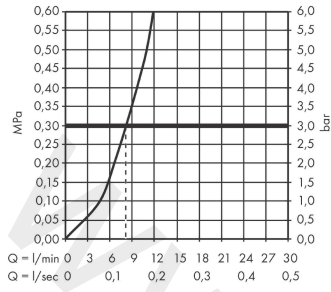

Talis M54

Single lever kitchen mixer 270, 1jet

Finish: **Stainless Steel Finish** Article Number: **72840800**

Description

product features

- ComfortZone 270
- I-spout
- swivel range adjustable in 4 steps 60°, 110°, 150° or 360°
- laminar spray
- connection dimension: DN15
- maximum flow rate at 3 bar: 8,4 l/min
- ceramic cartridge
- connection type: G 3/8 connections
- temperature limitation adjustable
- suitable for continuous flow water heaters
- tap hole with Ø 35 mm required
- WRAS 2307036
- WRAS 2307036 - Approval letter 2307036

Scale drawing

Talis M54

Single lever kitchen mixer 270, 1jet

Finish: **Stainless Steel Finish** Article Number: **72840800**

Flowchart

www.divapor.com

Talis M54

Single lever kitchen mixer 270, 1jet