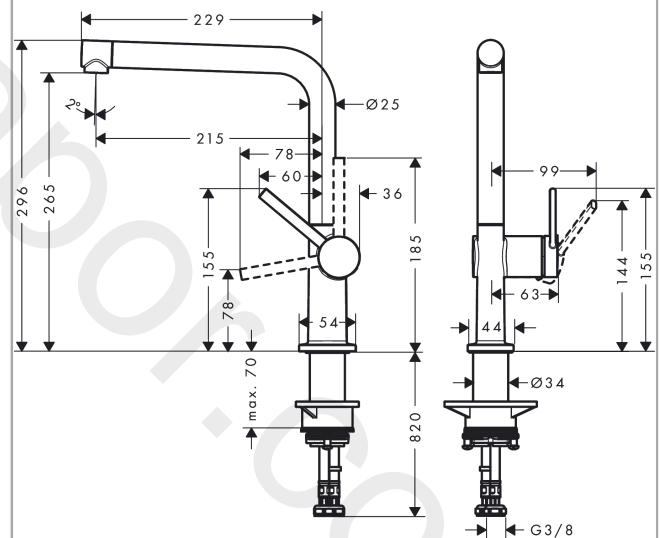

Talis M54

Single lever kitchen mixer 270, 1jet

Finish: **Stainless Steel Finish** Article Number: **72840800**

Description

product features

- ComfortZone 270
- I-spout
- swivel range adjustable in 4 steps 60°, 110°, 150° or 360°
- laminar spray
- connection dimension: DN15
- maximum flow rate at 3 bar: 8,4 l/min
- ceramic cartridge
- connection type: G 3/8 connections
- temperature limitation adjustable
- suitable for continuous flow water heaters
- tap hole with Ø 35 mm required
- WRAS 2307036
- WRAS 2307036 - Approval letter 2307036

Scale drawing

Talis M54

Single lever kitchen mixer 270, 1jet

Finish: **Stainless Steel Finish** Article Number: **72840800**

Flowchart

www.divapor.com

Talis M54

Single lever kitchen mixer 270, 1jet

Finish: **Stainless Steel Finish** Article Number: **72840800**

Exploded Drawing

Year of production: >12/19

Talis M54

Single lever kitchen mixer 270, 1jet

Finish: **Stainless Steel Finish** Article Number: **72840800**

Spare part list

Year of production: >12/19

Pos.	Description	Article Number	Price	PU
1	spout cpl.	93758800	£ 163,00	1
2	screw	97662000	£ 9,00	1
3	spray former	93748000	£ 25,00	1
4	service tool	93750000	£ 9,00	1
5	O-Ring 14x2,5	98189000	£ 3,30	1
6	axialring	97558000	£ 3,30	1
7	handle	93736800	£ 64,00	1
8	hollow set screw M5x5	98446000	£ 3,30	1
9	screw cover	93735610	£ 9,00	1
10	flange	93737800	£ 64,00	1
11	nut	93738000	£ 51,00	1
12	cartridge, assy	93760000	£ 96,00	1
13	O-ring 36x3	98052000	£ 3,30	1
14	support	97523000	£ 6,10	1
15	fixing set (Ø 34)	95049000	£ 16,10	1
16	lever collar	97548000	£ 3,30	1
17	connection hose 900 mm M8x0,75 G3/8	93746000	£ 43,00	1
18	O-ring 6,6x1,6	93019000	£ 3,30	1