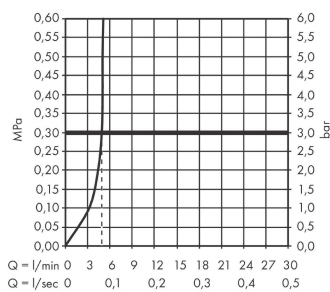

Talis M54

Single lever kitchen mixer 270, 1jet

Finish: **Matt Black** Article Number: **72840677**

Description

product features

- ComfortZone 270
- I-spout
- swivel range adjustable in 4 steps 60°, 110°, 150° or 360°
- laminar spray
- connection dimension: DN15
- maximum flow rate at 3 bar: 8 l/min
- ceramic cartridge
- connection type: G 1/2 connections
- temperature limitation adjustable
- suitable for continuous flow water heaters

Technology

Design awards

reddot winner 2020

Product image

Scale drawing

Flowchart

Talis M54

Single lever kitchen mixer 270, 1jet