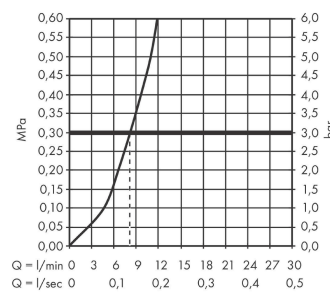

Talis M54

Single lever kitchen mixer 270, 1jet

Finish: **Matt Black** Article Number: **72840677**

Description

product features

- ComfortZone 270
- I-spout
- swivel range adjustable in 4 steps 60°, 110°, 150° or 360°
- laminar spray
- connection dimension: DN15
- maximum flow rate at 3 bar: 8 l/min
- ceramic cartridge
- connection type: G 1/2 connections
- temperature limitation adjustable
- suitable for continuous flow water heaters

Technology

Design awards

reddot winner 2020

Product image

Scale drawing

Flowchart

Talis M54

Single lever kitchen mixer 270, 1jet