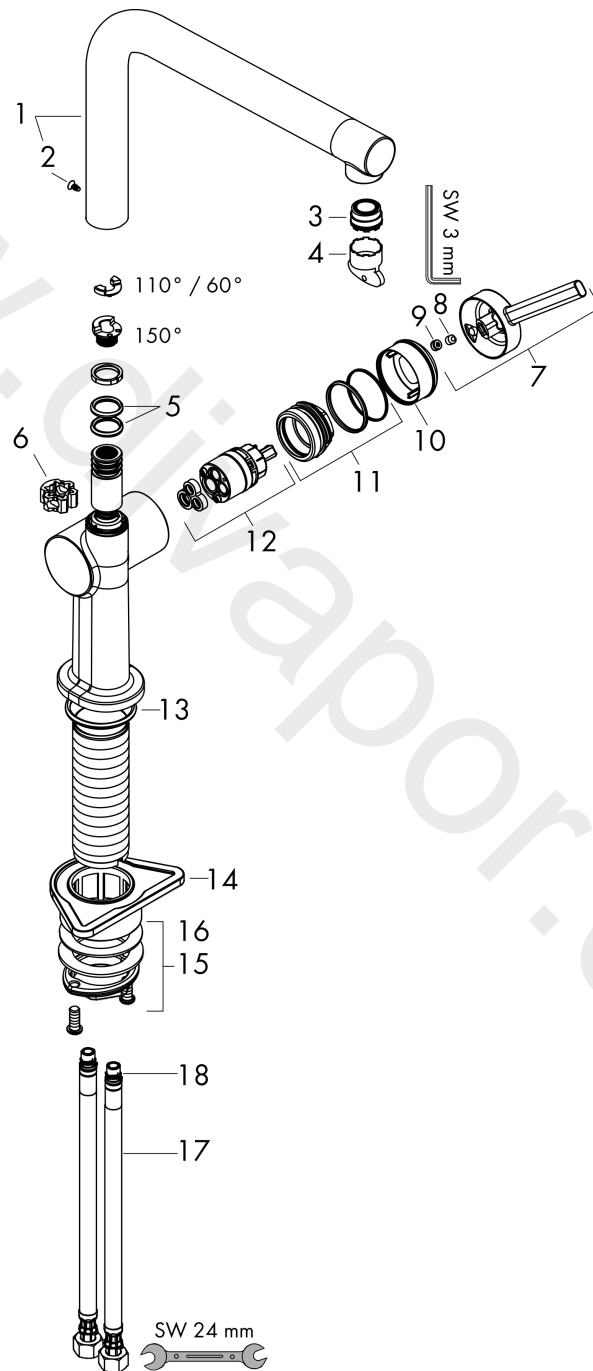

Talis M54

Single lever kitchen mixer 270, 1jet

Finish: **Matt Black** Article Number: **72840677**

Description

product features

- ComfortZone 270
- I-spout
- swivel range adjustable in 4 steps 60°, 110°, 150° or 360°
- laminar spray
- connection dimension: DN15
- maximum flow rate at 3 bar: 8 l/min
- ceramic cartridge
- connection type: G 1/2 connections
- temperature limitation adjustable
- suitable for continuous flow water heaters

Technology

Design awards

reddot winner 2020

Product image

Scale drawing

Flowchart

Talis M54

Single lever kitchen mixer 270, 1jet

Finish: Matt Black Article Number: 72840677

Exploded Drawing

Year of production: >04/20

Talis M54

Single lever kitchen mixer 270, 1jet

Finish: **Matt Black** Article Number: **72840677**

Spare part list

Year of production: >04/20

Pos.	Description	Article Number	Price	PU
1	spout cpl.	93758670	£ 163,00	1
2	screw	97662000	£ 9,00	1
3	spray former	93748000	£ 25,00	1
4	service tool	93750000	£ 9,00	1
5	O-Ring 14x2,5	98189000	£ 3,30	1
6	axialring	97558000	£ 3,30	1
7	handle	93736670	£ 64,00	1
8	hollow set screw M5x5	98446000	£ 3,30	1
9	screw cover	93735610	£ 9,00	1
10	flange	93737670	£ 64,00	1
11	nut	93738000	£ 51,00	1
12	cartridge, assy	93760000	£ 96,00	1
13	O-ring 36x3	98052000	£ 3,30	1
14	support	97523000	£ 6,10	1
15	fixing set (Ø 34)	95049000	£ 16,10	1
16	lever collar	97548000	£ 3,30	1
17	connection hose 900 mm M8x0,75 G½	97489000	£ 35,00	1
18	O-ring 7x1,5	98422000	£ 3,30	1