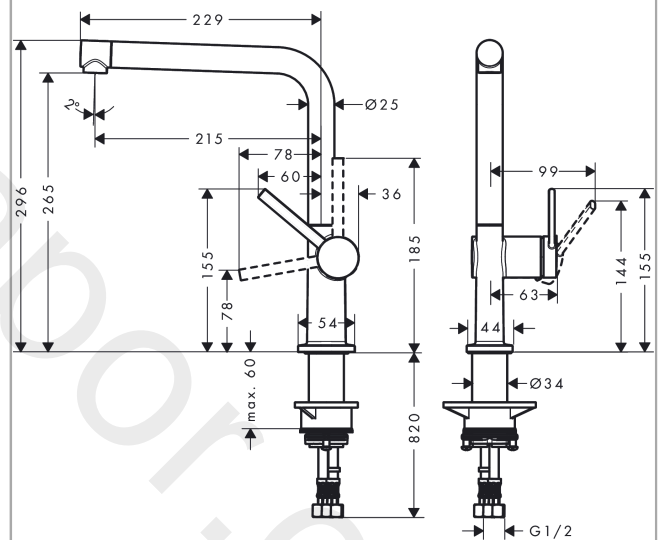

Talis M54

Single lever kitchen mixer 270, 1jet

Finish: **Matt Black** Article Number: **72840677**

Description

product features

- ComfortZone 270
- I-spout
- swivel range adjustable in 4 steps 60°, 110°, 150° or 360°
- laminar spray
- connection dimension: DN15
- maximum flow rate at 3 bar: 8 l/min
- ceramic cartridge
- connection type: G 1/2 connections
- temperature limitation adjustable
- suitable for continuous flow water heaters

Technology

Design awards

reddot winner 2020

Product image

Scale drawing

Flowchart

Talis M54

Single lever kitchen mixer 270, 1jet

Finish: Matt Black Article Number: 72840677

Exploded Drawing

Year of production: >04/20

Talis M54

Single lever kitchen mixer 270, 1jet

Finish: **Matt Black** Article Number: **72840677**

Spare part list

Year of production: >04/20

Pos.	Description	Article Number	Price	PU
1	spout cpl.	93758670	£ 163,00	1
2	screw	97662000	£ 9,00	1
3	spray former	93748000	£ 25,00	1
4	service tool	93750000	£ 9,00	1
5	O-Ring 14x2,5	98189000	£ 3,30	1
6	axialring	97558000	£ 3,30	1
7	handle	93736670	£ 64,00	1
8	hollow set screw M5x5	98446000	£ 3,30	1
9	screw cover	93735610	£ 9,00	1
10	flange	93737670	£ 64,00	1
11	nut	93738000	£ 51,00	1
12	cartridge, assy	93760000	£ 96,00	1
13	O-ring 36x3	98052000	£ 3,30	1
14	support	97523000	£ 6,10	1
15	fixing set (Ø 34)	95049000	£ 16,10	1
16	lever collar	97548000	£ 3,30	1
17	connection hose 900 mm M8x0,75 G½	97489000	£ 35,00	1
18	O-ring 7x1,5	98422000	£ 3,30	1