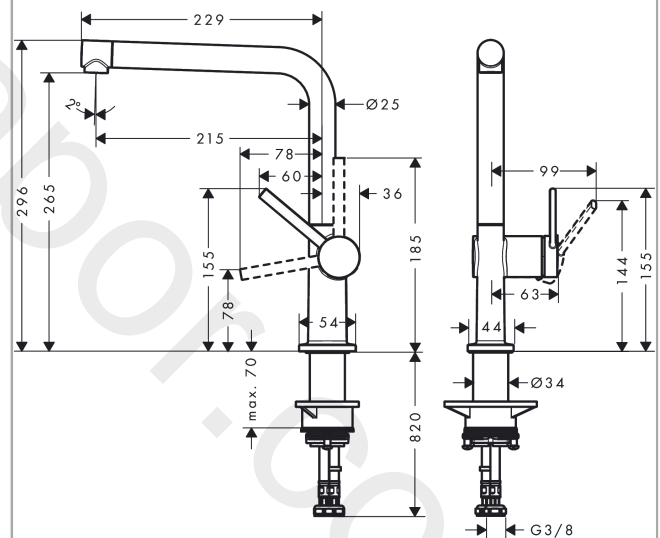

##### product features

- ComfortZone 270
- I-spout
- swivel range adjustable in 4 steps 60°, 110°, 150° or 360°
- laminar spray
- connection dimension: DN15
- maximum flow rate at 3 bar: 8,4 l/min
- ceramic cartridge
- connection type: G 3/8 connections
- temperature limitation adjustable
- suitable for continuous flow water heaters
- tap hole with Ø 35 mm required
- WRAS 2307036
- WRAS 2307036 - Approval letter 2307036

#### Product image

#### Scale drawing

**Talis M54**

**Single lever kitchen mixer 270, 1jet**

Finish: **Matt Black** Article Number: **72840670**

**Flowchart**

www.divapor.com

Talis M54

Single lever kitchen mixer 270, 1jet

Year of production: >04/20

Pos.	Description	Article Number	Price	PU
1	spout cpl.	93758670	£ 163,00	1
2	screw	97662000	£ 9,00	1
3	spray former	93748000	£ 25,00	1
4	service tool	93750000	£ 9,00	1
5	O-Ring 14x2,5	98189000	£ 3,30	1
6	axialring	97558000	£ 3,30	1
7	handle	93736670	£ 64,00	1
8	hollow set screw M5x5	98446000	£ 3,30	1
9	screw cover	93735610	£ 9,00	1
10	flange	93737670	£ 64,00	1
11	nut	93738000	£ 51,00	1
12	cartridge, assy	93760000	£ 96,00	1
13	O-ring 36x3	98052000	£ 3,30	1
14	support	97523000	£ 6,10	1
15	fixing set (Ø 34)	95049000	£ 16,10	1
16	lever collar	97548000	£ 3,30	1
17	connection hose 900 mm M8x0,75 G3/8	93746000	£ 43,00	1
18	O-ring 6,6x1,6	93019000	£ 3,30	1