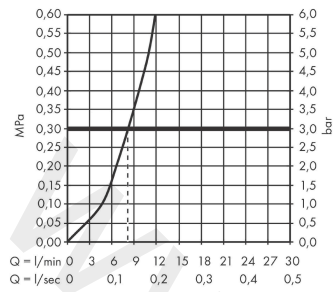

#### Scale drawing

**Talis M54**

**Single lever kitchen mixer 270, 1jet**

Finish: **Matt Black** Article Number: **72840670**

**Flowchart**

www.divapor.com

Talis M54

Single lever kitchen mixer 270, 1jet