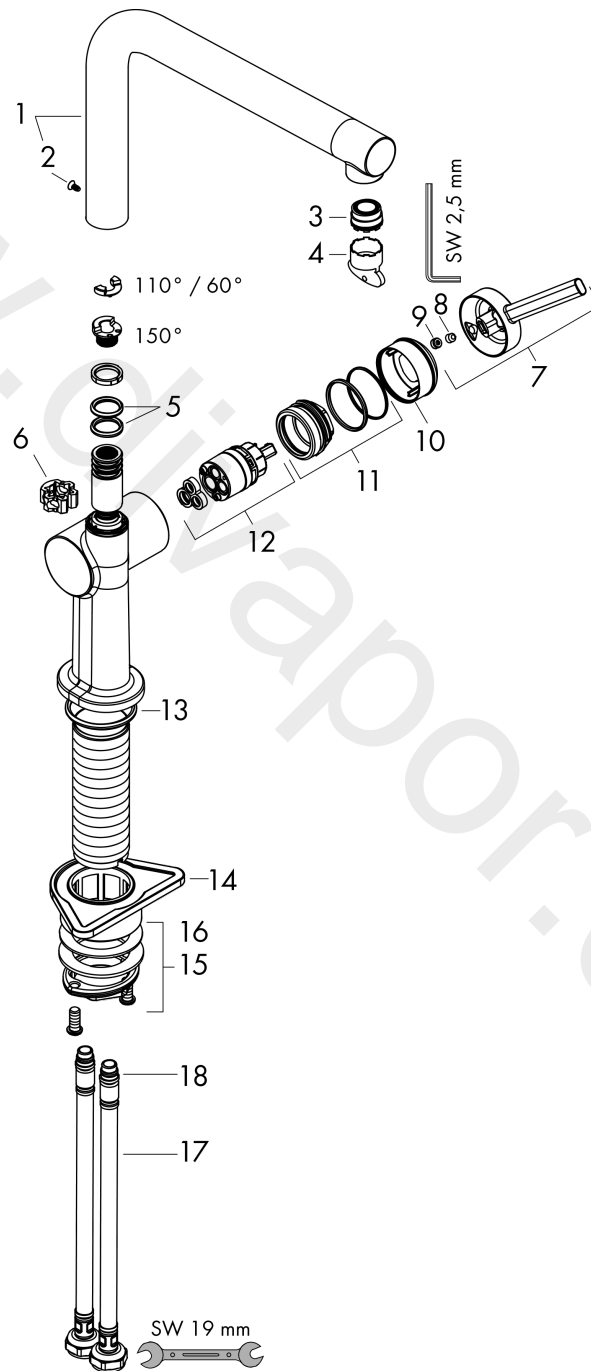

##### product features

- ComfortZone 270
- I-spout
- swivel range adjustable in 4 steps 60°, 110°, 150° or 360°
- laminar spray
- connection dimension: DN15
- maximum flow rate at 3 bar: 8,4 l/min
- ceramic cartridge
- connection type: G 3/8 connections
- temperature limitation adjustable
- suitable for continuous flow water heaters
- tap hole with Ø 35 mm required
- WRAS 2307036
- WRAS 2307036 - Approval letter 2307036

#### Scale drawing

**Talis M54**

**Single lever kitchen mixer 270, 1jet**

Finish: **Matt Black** Article Number: **72840670**

**Flowchart**

www.divapor.com

Talis M54

Single lever kitchen mixer 270, 1jet

Finish: Matt Black Article Number: 72840670

Exploded Drawing

Year of production: >04/20

**Talis M54**

**Single lever kitchen mixer 270, 1jet**

Finish: **Matt Black** Article Number: **72840670**

**Spare part list**

Year of production: >04/20

Pos.	Description	Article Number	Price	PU
1	spout cpl.	93758670	£ 163,00	1
2	screw	97662000	£ 9,00	1
3	spray former	93748000	£ 25,00	1
4	service tool	93750000	£ 9,00	1
5	O-Ring 14x2,5	98189000	£ 3,30	1
6	axialring	97558000	£ 3,30	1
7	handle	93736670	£ 64,00	1
8	hollow set screw M5x5	98446000	£ 3,30	1
9	screw cover	93735610	£ 9,00	1
10	flange	93737670	£ 64,00	1
11	nut	93738000	£ 51,00	1
12	cartridge, assy	93760000	£ 96,00	1
13	O-ring 36x3	98052000	£ 3,30	1
14	support	97523000	£ 6,10	1
15	fixing set (Ø 34)	95049000	£ 16,10	1
16	lever collar	97548000	£ 3,30	1
17	connection hose 900 mm M8x0,75 G3/8	93746000	£ 43,00	1
18	O-ring 6,6x1,6	93019000	£ 3,30	1