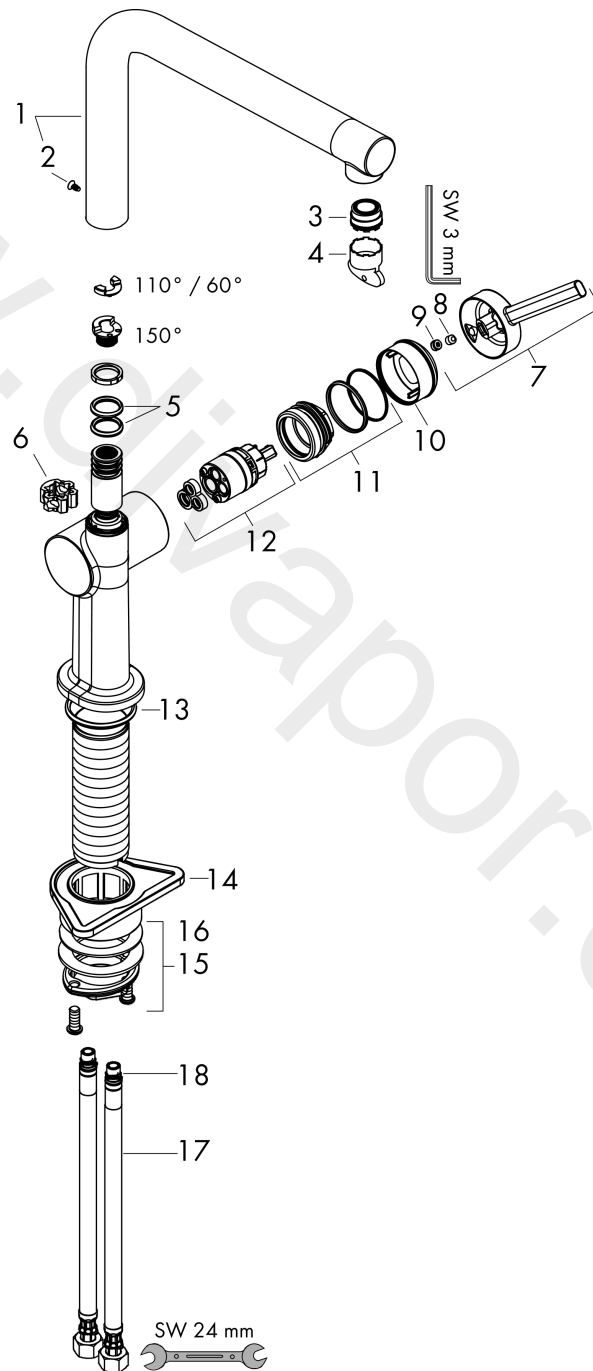

Talis M54

Single lever kitchen mixer 270, 1jet

Finish: **Chrome** Article Number: **72840007**

Description

product features

- ComfortZone 270
- I-spout
- swivel range adjustable in 4 steps 60°, 110°, 150° or 360°
- laminar spray
- connection dimension: DN15
- maximum flow rate at 3 bar: 8 l/min
- ceramic cartridge
- connection type: G 1/2 connections
- temperature limitation adjustable
- suitable for continuous flow water heaters

Technology

Design awards

reddot winner 2020

Product image

Scale drawing

Flowchart

Talis M54
 Single lever kitchen mixer 270, 1jet
 Finish: **Chrome** Article Number: **72840007**

Exploded Drawing

Year of production: >04/20

Talis M54

Single lever kitchen mixer 270, 1jet

Finish: **Chrome** Article Number: **72840007**

Spare part list

Year of production: >04/20

Pos.	Description	Article Number	Price	PU
1	spout cpl.	93758000	£ 110,00	1
2	screw	97662000	£ 9,00	1
3	spray former	93748000	£ 25,00	1
4	service tool	93750000	£ 9,00	1
5	O-Ring 14x2,5	98189000	£ 3,30	1
6	axialring	97558000	£ 3,30	1
7	handle	93736000	£ 43,00	1
8	hollow set screw M5x5	98446000	£ 3,30	1
9	screw cover	93735610	£ 9,00	1
10	flange	93737000	£ 43,00	1
11	nut	93738000	£ 51,00	1
12	cartridge, assy	93760000	£ 96,00	1
13	O-ring 36x3	98052000	£ 3,30	1
14	support	97523000	£ 6,10	1
15	fixing set (Ø 34)	95049000	£ 16,10	1
16	lever collar	97548000	£ 3,30	1
17	connection hose 900 mm M8x0,75 G½	97489000	£ 35,00	1
18	O-ring 7x1,5	98422000	£ 3,30	1