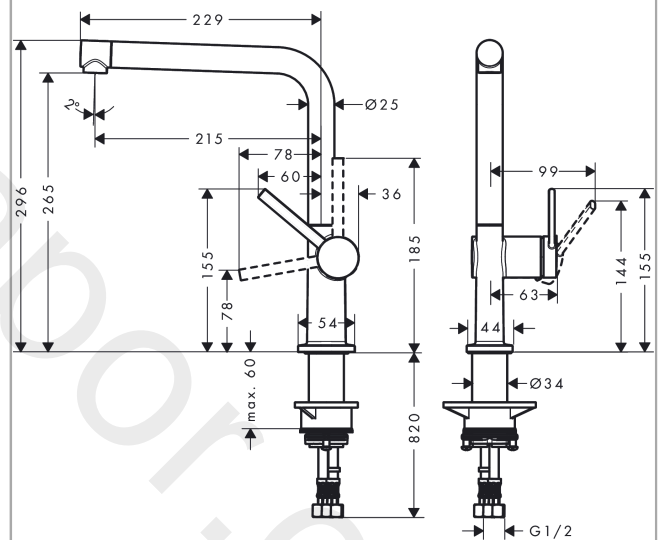

Talis M54

Single lever kitchen mixer 270, 1jet

Finish: **Chrome** Article Number: **72840007**

Description

product features

- ComfortZone 270
- I-spout
- swivel range adjustable in 4 steps 60°, 110°, 150° or 360°
- laminar spray
- connection dimension: DN15
- maximum flow rate at 3 bar: 8 l/min
- ceramic cartridge
- connection type: G 1/2 connections
- temperature limitation adjustable
- suitable for continuous flow water heaters

Technology

Design awards

reddot winner 2020

Product image

Scale drawing

Flowchart

Talis M54
 Single lever kitchen mixer 270, 1jet
 Finish: **Chrome** Article Number: **72840007**

Exploded Drawing

Year of production: >04/20

Talis M54

Single lever kitchen mixer 270, 1jet

Finish: **Chrome** Article Number: **72840007**

Spare part list

Year of production: >04/20

Pos.	Description	Article Number	Price	PU
1	spout cpl.	93758000	£ 110,00	1
2	screw	97662000	£ 9,00	1
3	spray former	93748000	£ 25,00	1
4	service tool	93750000	£ 9,00	1
5	O-Ring 14x2,5	98189000	£ 3,30	1
6	axialring	97558000	£ 3,30	1
7	handle	93736000	£ 43,00	1
8	hollow set screw M5x5	98446000	£ 3,30	1
9	screw cover	93735610	£ 9,00	1
10	flange	93737000	£ 43,00	1
11	nut	93738000	£ 51,00	1
12	cartridge, assy	93760000	£ 96,00	1
13	O-ring 36x3	98052000	£ 3,30	1
14	support	97523000	£ 6,10	1
15	fixing set (Ø 34)	95049000	£ 16,10	1
16	lever collar	97548000	£ 3,30	1
17	connection hose 900 mm M8x0,75 G½	97489000	£ 35,00	1
18	O-ring 7x1,5	98422000	£ 3,30	1