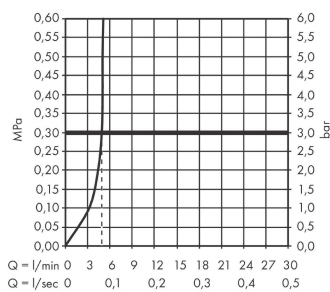

Talis M54

Single lever kitchen mixer 270, 1jet

Finish: **Chrome** Article Number: **72840007**

Description

product features

- ComfortZone 270
- I-spout
- swivel range adjustable in 4 steps 60°, 110°, 150° or 360°
- laminar spray
- connection dimension: DN15
- maximum flow rate at 3 bar: 8 l/min
- ceramic cartridge
- connection type: G 1/2 connections
- temperature limitation adjustable
- suitable for continuous flow water heaters

Technology

Design awards

reddot winner 2020

Product image

Scale drawing

Flowchart

Talis M54
 Single lever kitchen mixer 270, 1jet
 Finish: **Chrome** Article Number: **72840007**

Exploded Drawing

Year of production: >04/20

Talis M54

Single lever kitchen mixer 270, 1jet

Finish: **Chrome** Article Number: **72840007**

Spare part list

Year of production: >04/20

Pos.	Description	Article Number	Price	PU
1	spout cpl.	93758000	£ 110,00	1
2	screw	97662000	£ 9,00	1
3	spray former	93748000	£ 25,00	1
4	service tool	93750000	£ 9,00	1
5	O-Ring 14x2,5	98189000	£ 3,30	1
6	axialring	97558000	£ 3,30	1
7	handle	93736000	£ 43,00	1
8	hollow set screw M5x5	98446000	£ 3,30	1
9	screw cover	93735610	£ 9,00	1
10	flange	93737000	£ 43,00	1
11	nut	93738000	£ 51,00	1
12	cartridge, assy	93760000	£ 96,00	1
13	O-ring 36x3	98052000	£ 3,30	1
14	support	97523000	£ 6,10	1
15	fixing set (Ø 34)	95049000	£ 16,10	1
16	lever collar	97548000	£ 3,30	1
17	connection hose 900 mm M8x0,75 G½	97489000	£ 35,00	1
18	O-ring 7x1,5	98422000	£ 3,30	1