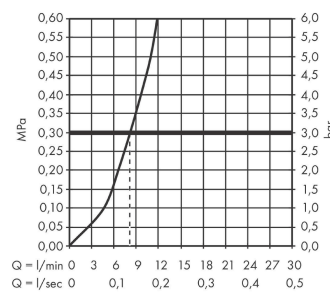

Talis M54

Single lever kitchen mixer 270, 1jet

Finish: **Chrome** Article Number: **72840007**

Description

product features

- ComfortZone 270
- I-spout
- swivel range adjustable in 4 steps 60°, 110°, 150° or 360°
- laminar spray
- connection dimension: DN15
- maximum flow rate at 3 bar: 8 l/min
- ceramic cartridge
- connection type: G 1/2 connections
- temperature limitation adjustable
- suitable for continuous flow water heaters

Technology

Design awards

reddot winner 2020

Product image

Scale drawing

Flowchart

Talis M54
 Single lever kitchen mixer 270, 1jet
 Finish: **Chrome** Article Number: **72840007**

Exploded Drawing