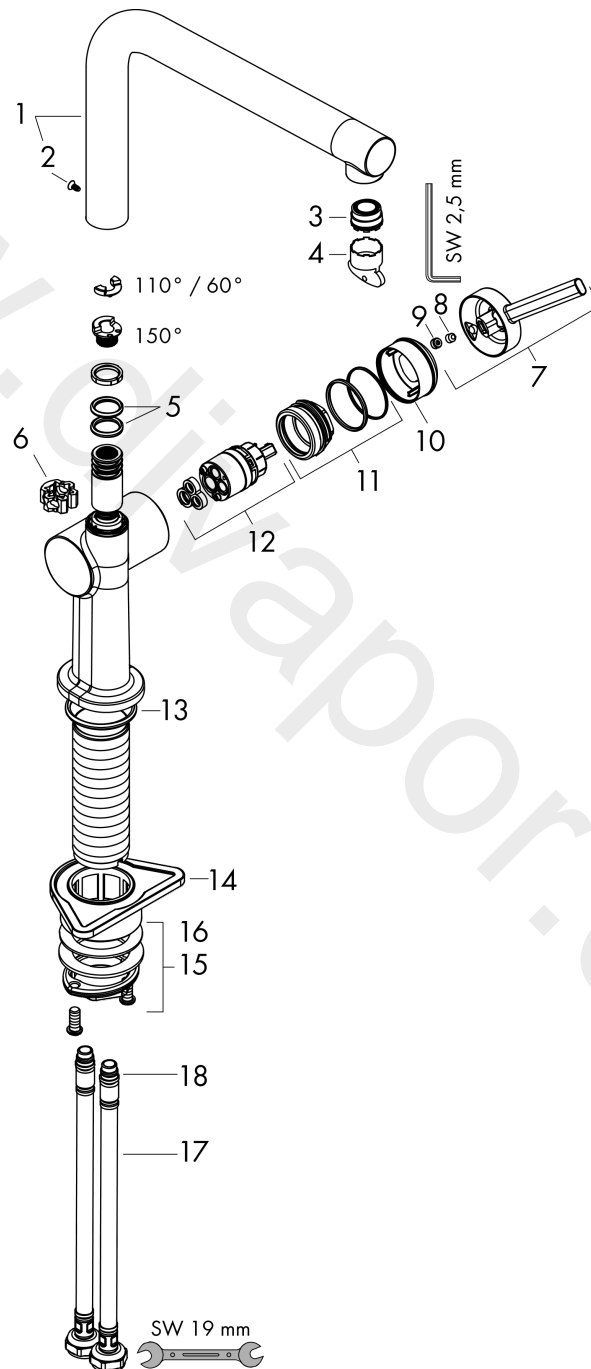

Talis M54

Single lever kitchen mixer 270, 1jet

Finish: **Chrome** Article Number: **72840000**

Description

product features

- ComfortZone 270
- I-spout
- swivel range adjustable in 4 steps 60°, 110°, 150° or 360°
- laminar spray
- connection dimension: DN15
- maximum flow rate at 3 bar: 8,4 l/min
- ceramic cartridge
- connection type: G 3/8 connections
- temperature limitation adjustable
- suitable for continuous flow water heaters
- tap hole with Ø 35 mm required
- WRAS 2307036
- WRAS 2307036 - Approval letter 2307036

Scale drawing

Talis M54

Single lever kitchen mixer 270, 1jet

Finish: **Chrome** Article Number: **72840000**

Flowchart

www.divapor.com

Talis M54
Single lever kitchen mixer 270, 1jet
 Finish: **Chrome** Article Number: **72840000**

Exploded Drawing

Year of production: >12/19

Talis M54

Single lever kitchen mixer 270, 1jet

Finish: **Chrome** Article Number: **72840000**

Spare part list

Year of production: >12/19

Pos.	Description	Article Number	Price	PU
1	spout cpl.	93758000	£ 110,00	1
2	screw	97662000	£ 9,00	1
3	spray former	93748000	£ 25,00	1
4	service tool	93750000	£ 9,00	1
5	O-Ring 14x2,5	98189000	£ 3,30	1
6	axialring	97558000	£ 3,30	1
7	handle	93736000	£ 43,00	1
8	hollow set screw M5x5	98446000	£ 3,30	1
9	screw cover	93735610	£ 9,00	1
10	flange	93737000	£ 43,00	1
11	nut	93738000	£ 51,00	1
12	cartridge, assy	93760000	£ 96,00	1
13	O-ring 36x3	98052000	£ 3,30	1
14	support	97523000	£ 6,10	1
15	fixing set (Ø 34)	95049000	£ 16,10	1
16	lever collar	97548000	£ 3,30	1
17	connection hose 900 mm M8x0,75 G3/8	93746000	£ 43,00	1
18	O-ring 6,6x1,6	93019000	£ 3,30	1