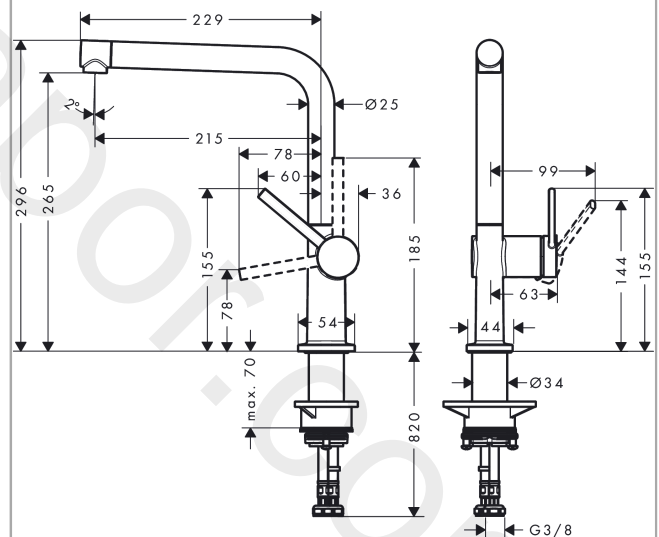

Talis M54

Single lever kitchen mixer 270, 1jet

Finish: **Chrome** Article Number: **72840000**

Description

product features

- ComfortZone 270
- I-spout
- swivel range adjustable in 4 steps 60°, 110°, 150° or 360°
- laminar spray
- connection dimension: DN15
- maximum flow rate at 3 bar: 8,4 l/min
- ceramic cartridge
- connection type: G 3/8 connections
- temperature limitation adjustable
- suitable for continuous flow water heaters
- tap hole with Ø 35 mm required
- WRAS 2307036
- WRAS 2307036 - Approval letter 2307036

Scale drawing

Talis M54

Single lever kitchen mixer 270, 1jet

Finish: **Chrome** Article Number: **72840000**

Flowchart

www.divapor.com

Talis M54
Single lever kitchen mixer 270, 1jet
 Finish: **Chrome** Article Number: **72840000**

Exploded Drawing

Year of production: >12/19

Talis M54

Single lever kitchen mixer 270, 1jet

Finish: **Chrome** Article Number: **72840000**

Spare part list

Year of production: >12/19

Pos.	Description	Article Number	Price	PU
1	spout cpl.	93758000	£ 110,00	1
2	screw	97662000	£ 9,00	1
3	spray former	93748000	£ 25,00	1
4	service tool	93750000	£ 9,00	1
5	O-Ring 14x2,5	98189000	£ 3,30	1
6	axialring	97558000	£ 3,30	1
7	handle	93736000	£ 43,00	1
8	hollow set screw M5x5	98446000	£ 3,30	1
9	screw cover	93735610	£ 9,00	1
10	flange	93737000	£ 43,00	1
11	nut	93738000	£ 51,00	1
12	cartridge, assy	93760000	£ 96,00	1
13	O-ring 36x3	98052000	£ 3,30	1
14	support	97523000	£ 6,10	1
15	fixing set (Ø 34)	95049000	£ 16,10	1
16	lever collar	97548000	£ 3,30	1
17	connection hose 900 mm M8x0,75 G3/8	93746000	£ 43,00	1
18	O-ring 6,6x1,6	93019000	£ 3,30	1