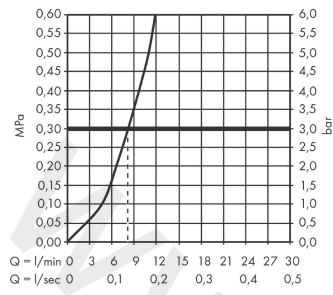

Scale drawing

Talis M54

Single lever kitchen mixer 270, 1jet

Finish: **Chrome** Article Number: **72840000**

Flowchart

www.divapor.com

Talis M54
Single lever kitchen mixer 270, 1jet
 Finish: **Chrome** Article Number: **72840000**