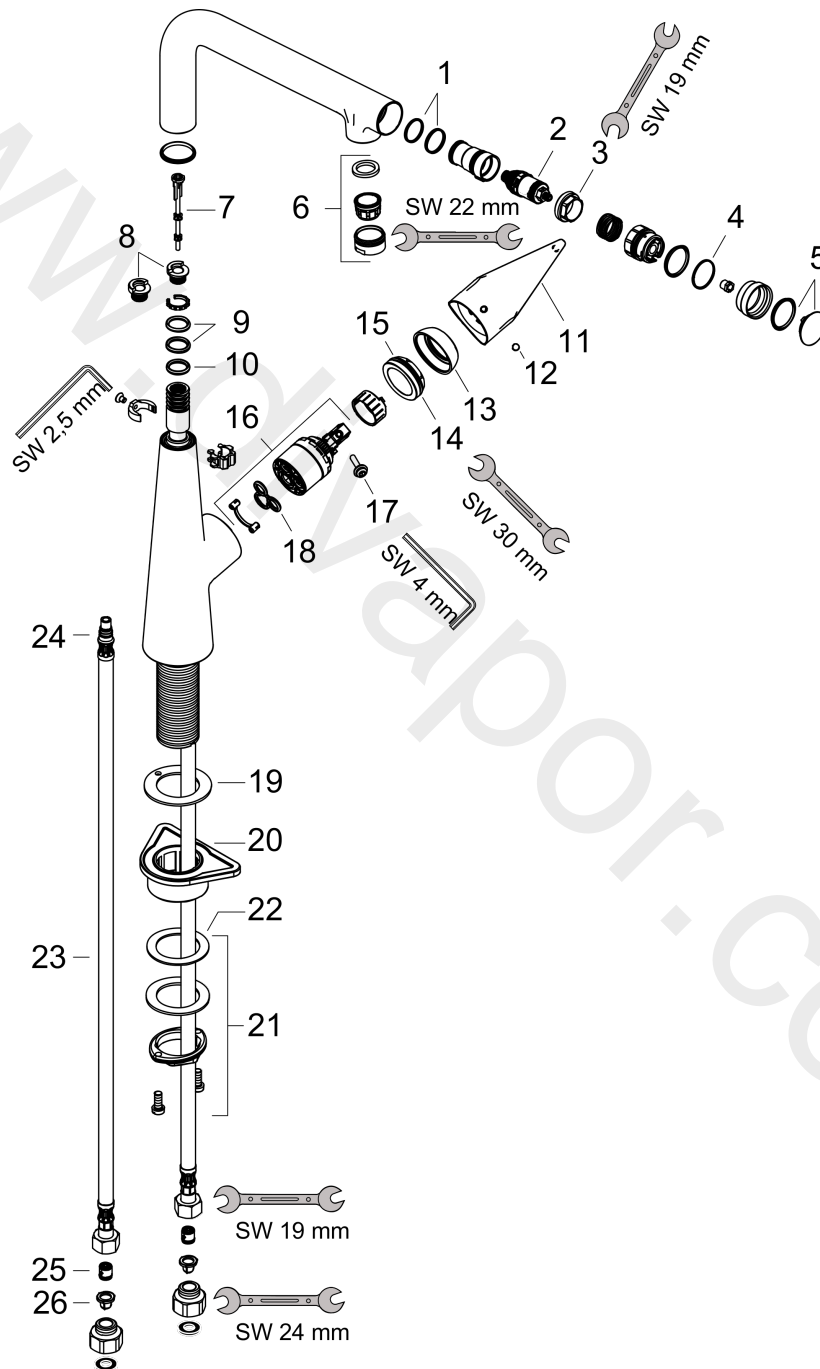

Technology

Product image

Scale drawing

Flowchart

Talis Select M51
Single lever kitchen mixer 300, 3 ticks, 1jet
 Finish: **Chrome** Article Number: **72837009**

Exploded Drawing

Year of production: >04/20

Talis Select M51**Single lever kitchen mixer 300, 3 ticks, 1jet**Finish: **Chrome** Article Number: **72837009****Spare part list**

Year of production: >04/20

| Pos. | Description | Article Number | Price | PU |
|------|-------------------------------------|----------------|---------|----|
| 1 | O-ring 17x1,5 | 98137000 | £ 3,30 | 1 |
| 2 | O-Ring 14x2,5 | 98189000 | £ 3,30 | 1 |
| 3 | shut off unit | 98463000 | £ 51,00 | 1 |
| 4 | nut | 92567000 | £ 20,50 | 1 |
| 5 | O-ring 19x1,5 | 95962000 | £ 3,30 | 1 |
| 6 | cover | 92566880 | £ 20,50 | 1 |
| 7 | aerator M24x1 | 98453000 | £ 20,50 | 1 |
| 8 | tappet | 92505000 | £ 6,10 | 1 |
| 9 | set of locating rings (110° / 150°) | 98486000 | £ 16,10 | 1 |
| 10 | O-ring 11x3 | 92481000 | £ 3,30 | 1 |
| 11 | handle | 92581000 | £ 51,00 | 1 |
| 12 | screw cover | 96338000 | £ 3,30 | 1 |
| 13 | flange | 95498000 | £ 9,00 | 1 |
| 14 | nut | 97209000 | £ 16,10 | 1 |
| 15 | O-Ring 32x2 | 98193000 | £ 3,30 | 1 |
| 16 | cartridge, assy | 95646000 | £ 96,00 | 1 |
| 17 | locking screw for handle | 95140000 | £ 6,10 | 1 |
| 18 | seal | 95008000 | £ 9,00 | 1 |
| 19 | seal | 92582000 | £ 3,30 | 1 |
| 20 | support | 97523000 | £ 6,10 | 1 |
| 21 | fixing set (Ø 34) | 95049000 | £ 16,10 | 1 |
| 22 | lever collar | 97548000 | £ 3,30 | 1 |
| 23 | connection hose 900 mm M8x0,75 G3/8 | 95372000 | £ 35,00 | 1 |
| 24 | O-ring 7x1,5 | 98422000 | £ 3,30 | 1 |
| 25 | non return valve DW 10 | 96456000 | £ 9,00 | 1 |
| 26 | filter packing | 95291000 | £ 13,30 | 1 |
| a | Grease | 90920000 | £ 16,10 | 1 |