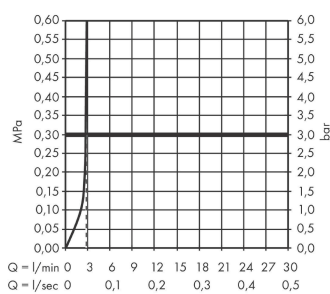

Technology

Product image

Scale drawing

Flowchart

Talis Select M51
Single lever kitchen mixer 300, 3 ticks, 1jet
 Finish: **Chrome** Article Number: **72837009**

Exploded Drawing

Year of production: >04/20

Talis Select M51**Single lever kitchen mixer 300, 3 ticks, 1jet**Finish: **Chrome** Article Number: **72837009****Spare part list**

Year of production: >04/20

| Pos. | Description | Article Number | Price | PU |
|------|-------------------------------------|----------------|---------|----|
| 1 | O-ring 17x1,5 | 98137000 | £ 3,30 | 1 |
| 2 | O-Ring 14x2,5 | 98189000 | £ 3,30 | 1 |
| 3 | shut off unit | 98463000 | £ 51,00 | 1 |
| 4 | nut | 92567000 | £ 20,50 | 1 |
| 5 | O-ring 19x1,5 | 95962000 | £ 3,30 | 1 |
| 6 | cover | 92566880 | £ 20,50 | 1 |
| 7 | aerator M24x1 | 98453000 | £ 20,50 | 1 |
| 8 | tappet | 92505000 | £ 6,10 | 1 |
| 9 | set of locating rings (110° / 150°) | 98486000 | £ 16,10 | 1 |
| 10 | O-ring 11x3 | 92481000 | £ 3,30 | 1 |
| 11 | handle | 92581000 | £ 51,00 | 1 |
| 12 | screw cover | 96338000 | £ 3,30 | 1 |
| 13 | flange | 95498000 | £ 9,00 | 1 |
| 14 | nut | 97209000 | £ 16,10 | 1 |
| 15 | O-Ring 32x2 | 98193000 | £ 3,30 | 1 |
| 16 | cartridge, assy | 95646000 | £ 96,00 | 1 |
| 17 | locking screw for handle | 95140000 | £ 6,10 | 1 |
| 18 | seal | 95008000 | £ 9,00 | 1 |
| 19 | seal | 92582000 | £ 3,30 | 1 |
| 20 | support | 97523000 | £ 6,10 | 1 |
| 21 | fixing set (Ø 34) | 95049000 | £ 16,10 | 1 |
| 22 | lever collar | 97548000 | £ 3,30 | 1 |
| 23 | connection hose 900 mm M8x0,75 G3/8 | 95372000 | £ 35,00 | 1 |
| 24 | O-ring 7x1,5 | 98422000 | £ 3,30 | 1 |
| 25 | non return valve DW 10 | 96456000 | £ 9,00 | 1 |
| 26 | filter packing | 95291000 | £ 13,30 | 1 |
| a | Grease | 90920000 | £ 16,10 | 1 |