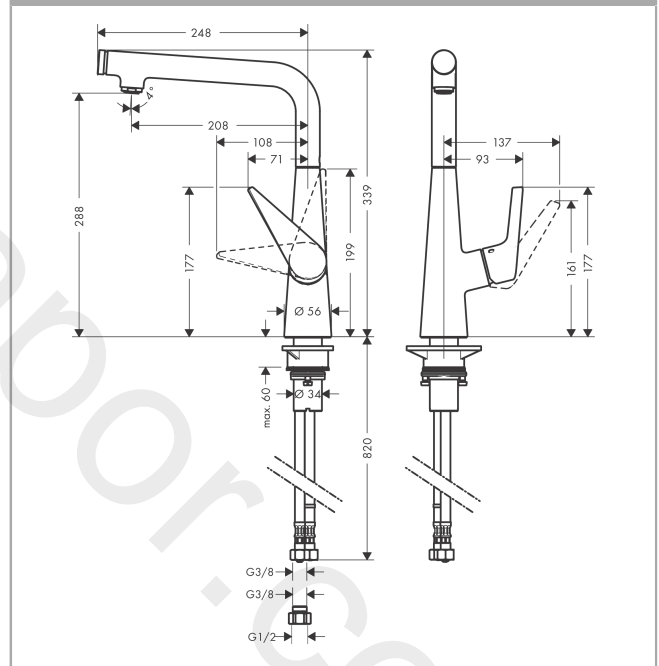

Scale drawing