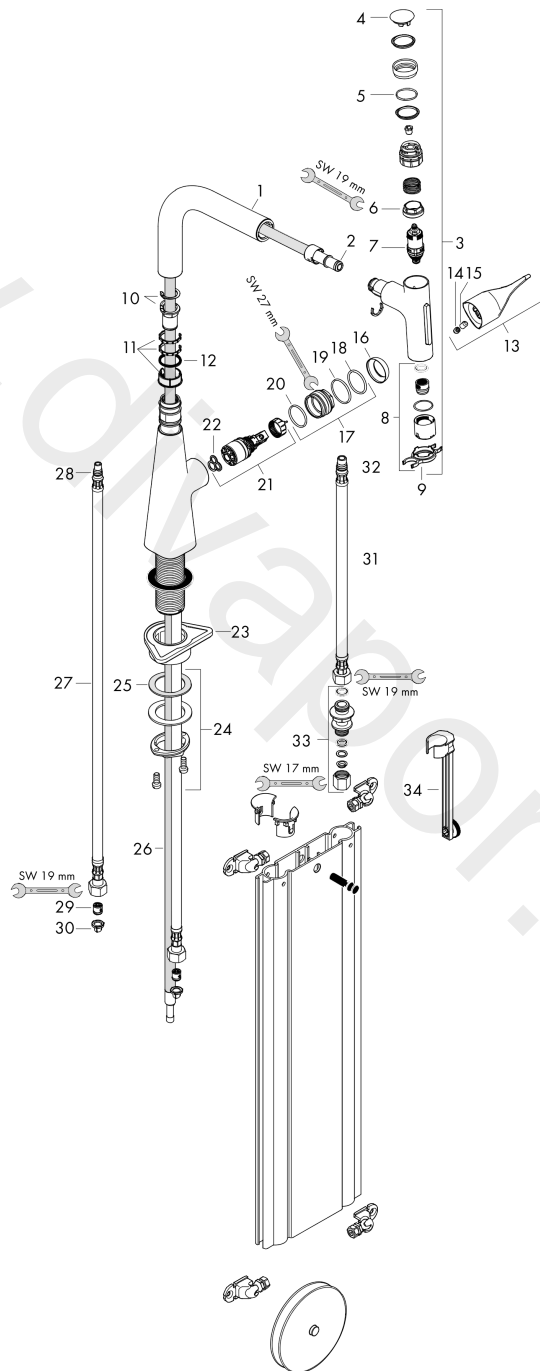

Metris Select M71
Single lever kitchen mixer 240, pull-out spray, sBox (Nordic)
 Finish: **Chrome** Article Number: **72834000**

Exploded Drawing

Year of production: >10/19

Metris Select M71

Single lever kitchen mixer 240, pull-out spray, sBox (Nordic)

Finish: **Chrome** Article Number: **72834000**

Spare part list

Year of production: >10/19

Pos.	Description	Article Number	Price	PU
1	spout cpl.	93175000	£ 137,00	1
2	O-ring 8x2	98112000	£ 3,30	1
3	handspray	93412000	£ 275,00	1
4	cover	92566880	£ 20,50	1
5	O-Ring 14x1,5	98201000	£ 3,30	1
6	nut	92567000	£ 20,50	1
7	shut off unit	98463000	£ 51,00	1
8	spray former	93342000	£ 51,00	1
9	service tool	95910000	£ 9,00	1
10	set of locating rings (60° / 110° / 150°)	94911000	£ 16,10	1
11	set of lever collars	98365000	£ 9,00	1
12	O-ring 21x2,5	98211000	£ 3,30	1
13	handle	93170000	£ 64,00	1
14	screw cover	95704000	£ 3,30	1
15	hollow set screw M6x10 DIN 916	96029000	£ 3,30	1
16	flange	98863000	£ 51,00	1
17	nut	98864000	£ 43,00	1
18	O-ring 23x2	98398000	£ 3,30	1
19	O-ring 27x1,5	92527000	£ 13,30	1
20	O-ring 25x1,5	98146000	£ 3,30	1
21	cartridge, assy	97685000	£ 64,00	1
22	seal	98865000	£ 35,00	1
23	support	97523000	£ 6,10	1
24	fixing set (Ø 34)	95049000	£ 16,10	1
25	lever collar	97548000	£ 3,30	1
26	hose 1,50 m	92569000	£ 79,00	1
27	connection hose 900 mm M8x0,75 G3/8	95372000	£ 35,00	1
28	O-ring 7x1,5	98422000	£ 3,30	1
29	non return valve DW 10	96456000	£ 9,00	1
30	filter packing	95291000	£ 13,30	1
31	connection hose 450 mm M10x1 G3/8	96507000	£ 43,00	1
32	O-ring 8x1,75	97827000	£ 3,30	1
33	squeezing connection	96099000	£ 9,00	1
34	extension set	43333000	-	1
a	Grease	90920000	£ 16,10	1