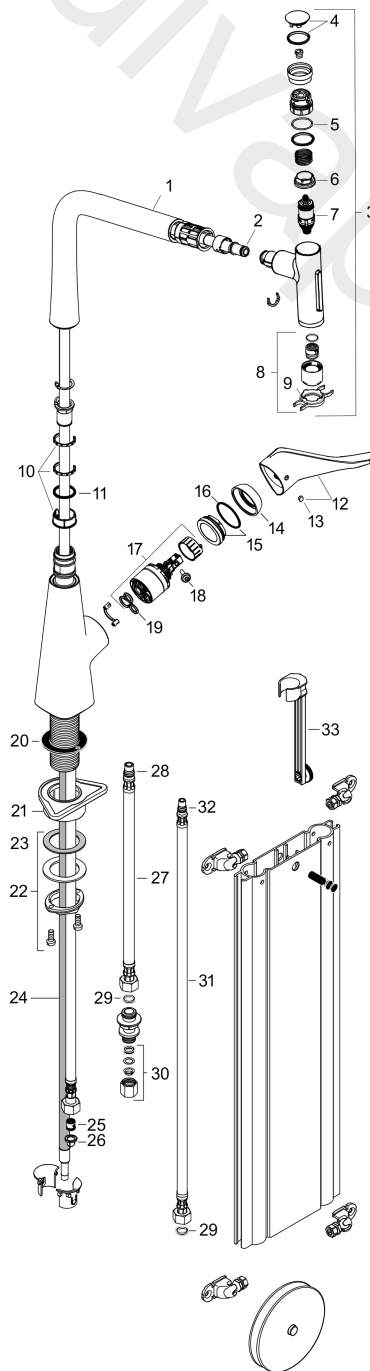

## Product image

## Scale drawing

**Metris Select M71**  
**Single lever kitchen mixer 320, pull-out spray, 2jet, sBox (nordic)**  
 Finish: **Chrome** Article Number: **72833000**

Exploded Drawing

Year of production: >10/19

**Metris Select M71**  
**Single lever kitchen mixer 320, pull-out spray, 2jet, sBox (nordic)**  
 Finish: **Chrome** Article Number: **72833000**

## Spare part list

Year of production: >10/19

Pos.	Description	Article Number	Price	PU
1	spout cpl.	92736000	£ 137,00	1
2	O-ring 8x2	98112000	£ 3,30	1
3	handspray	93411000	£ 275,00	1
4	cover	92566880	£ 20,50	1
5	O-Ring 14x1,5	98201000	£ 3,30	1
6	nut	92567000	£ 20,50	1
7	shut off unit	98463000	£ 51,00	1
8	spray former	93342000	£ 51,00	1
9	service tool	95910000	£ 9,00	1
10	set of lever collars	98365000	£ 9,00	1
11	O-ring 21x2,5	98211000	£ 3,30	1
12	handle	98455000	£ 64,00	1
13	screw cover	96338000	£ 3,30	1
14	flange	95498000	£ 9,00	1
15	nut	97209000	£ 16,10	1
16	O-Ring 32x2	98193000	£ 3,30	1
17	cartridge, assy	92730000	£ 35,00	1
18	locking screw for handle	95140000	£ 6,10	1
19	seal	95008000	£ 9,00	1
20	seal	92582000	£ 3,30	1
21	support	97523000	£ 6,10	1
22	fixing set (Ø 34)	95049000	£ 16,10	1
23	lever collar	97548000	£ 3,30	1
24	hose 1,50 m	92569000	£ 79,00	1
25	non return valve DW 10	96456000	£ 9,00	1
26	filter packing	95291000	£ 13,30	1
27	connection hose 450 mm M10x1 G3/8	96507000	£ 43,00	1
28	O-ring 8x1,75	97827000	£ 3,30	1
29	sealing set	95581000	£ 6,10	1
30	squeezing connection	96099000	£ 9,00	1
31	connection hose 900 mm M8x0,75 G3/8	95372000	£ 35,00	1
32	O-ring 7x1,5	98422000	£ 3,30	1
33	extension set	43333000	£ 30,00	1
a	Grease	90920000	£ 16,10	1