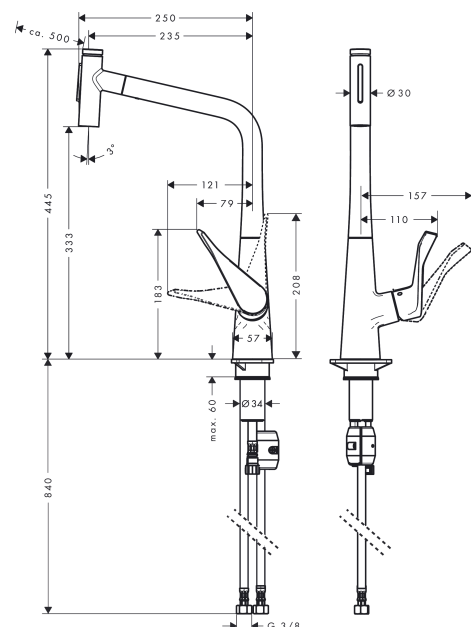

Scale drawing