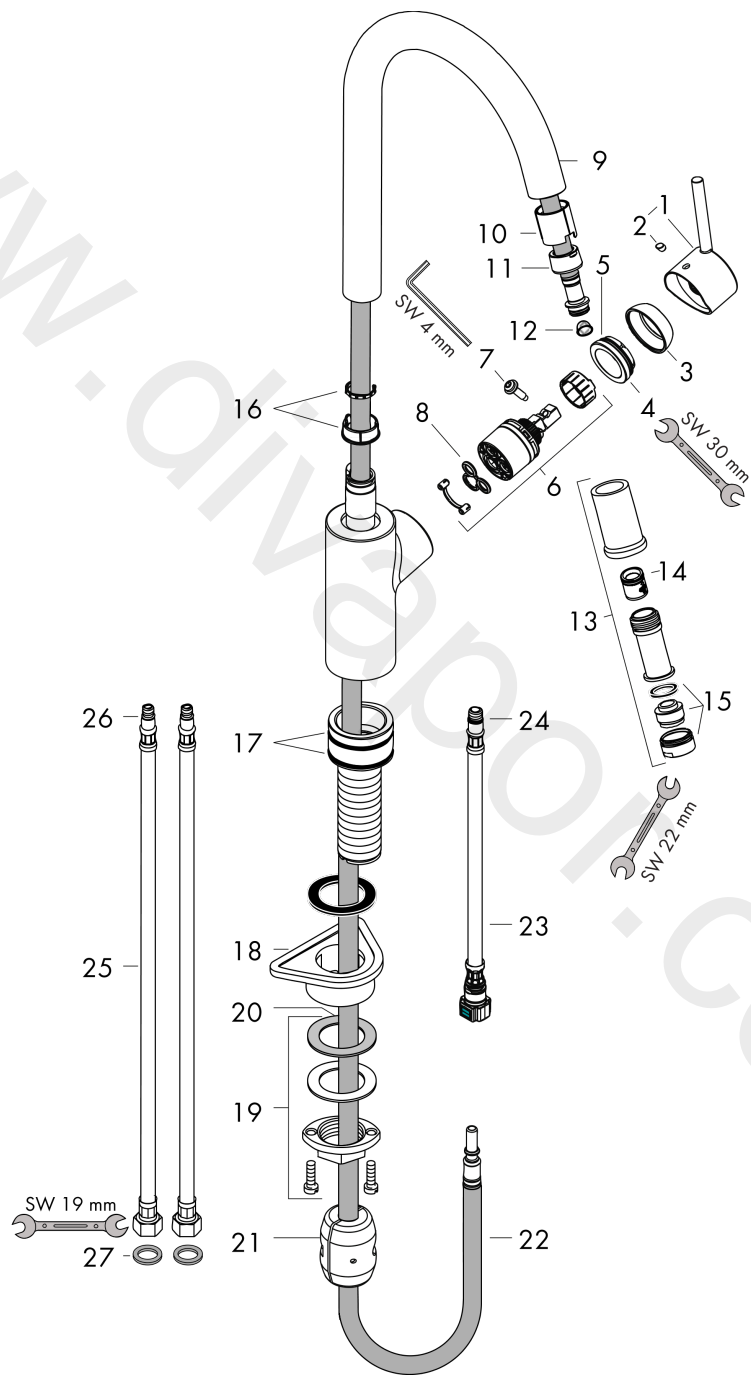

**Talis M52**  
**Single lever kitchen mixer 260, Eco, pull-out spout, 1jet**  
 Surfaces: Article Number: **72832000**

Exploded Drawing

Year of production: 10/19 - 06/22

**Talis M52****Single lever kitchen mixer 260, Eco, pull-out spout, 1jet**Surfaces: Article Number: **72832000****Spare part list**Year of production: **10/19 - 06/22**

Pos.	Description	Article Number	Price	PU
1	handle	95560000	£ 64,00	1
2	screw cover	96338000	£ 3,30	1
3	flange	95498000	£ 9,00	1
4	nut	97209000	£ 16,10	1
5	O-Ring 32x2	98193000	£ 3,30	1
6	cartridge, assy	95646001	£ 96,00	1
7	locking screw for handle	95140000	£ 6,10	1
8	seal	95008000	£ 9,00	1
9	spout cpl.	95562000	£ 137,00	1
10	insert for spout	92161000	£ 35,00	1
11	nut	92755000	£ 20,50	1
12	filter	97735000	£ 3,30	1
13	handspray	93489000	£ 137,00	1
14	flow limiter / non return valve	95376000	£ 25,00	1
15	aerator M24x1 (7 l/min)	13085000	£ 13,30	1
16	set of lever collars	98365000	£ 9,00	1
17	O-ring 41x2	98212000	£ 3,30	1
18	support	97523000	£ 6,10	1
19	fixing set (Ø 34)	95049000	£ 16,10	1
20	lever collar	97548000	£ 3,30	1
21	weight	92500000	£ 43,00	1
22	hose 1,50 m	95507000	£ 79,00	1
23	connection hose 600 mm M10x1	95561000	£ 25,00	1
24	O-ring 8x1,75	97827000	£ 3,30	1
25	connection hose 900 mm M8x0,75 G3/8	96316000	£ 43,00	1
26	O-ring 7x1,5	98422000	£ 3,30	1
27	sealing set	95581000	£ 6,10	1
a	set of adapters	93395000	£ 25,00	1