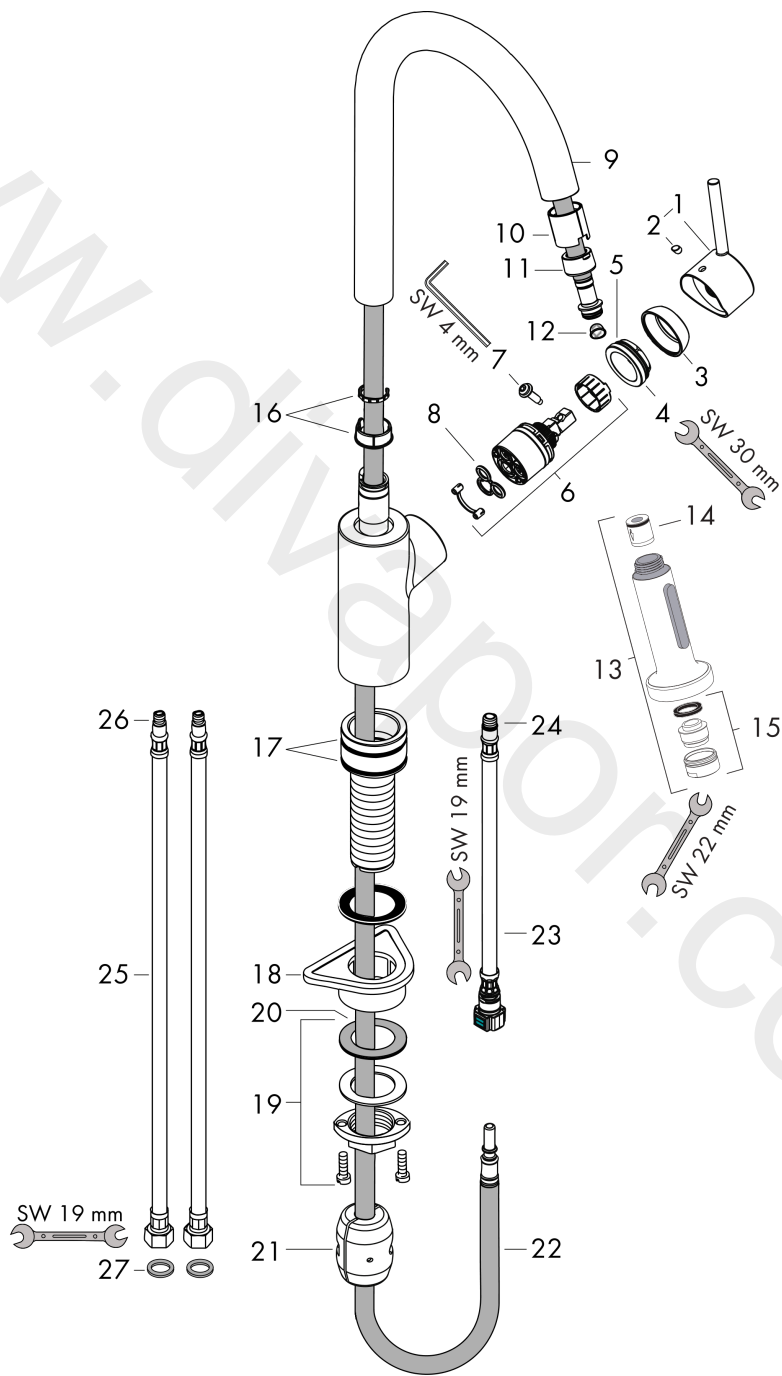

Talis M52
Single lever kitchen mixer 220, Eco, pull-out spray, 2jet
 Surfaces: Article Number: **72831000**

Exploded Drawing

Year of production: **10/19 - 06/22**

Talis M52**Single lever kitchen mixer 220, Eco, pull-out spray, 2jet**Surfaces: Article Number: **72831000****Spare part list**Year of production: **10/19 - 06/22**

Pos.	Description	Article Number	Price	PU
1	handle	95560000	£ 64,00	1
2	screw cover	96338000	£ 3,30	1
3	flange	95498000	£ 9,00	1
4	nut	97209000	£ 16,10	1
5	O-Ring 32x2	98193000	£ 3,30	1
6	cartridge, assy	95646001	£ 96,00	1
7	locking screw for handle	95140000	£ 6,10	1
8	seal	95008000	£ 9,00	1
9	spout cpl.	95562000	£ 137,00	1
10	insert for spout	92161000	£ 35,00	1
11	nut	92755000	£ 20,50	1
12	filter	97735000	£ 3,30	1
13	handspray	93490000	£ 51,00	1
14	flow limiter / non return valve	95376000	£ 25,00	1
15	aerator M24x1 (25 l/min)	13956000	£ 9,00	1
16	set of lever collars	98365000	£ 9,00	1
17	O-ring 41x2	98212000	£ 3,30	1
18	support	97523000	£ 6,10	1
19	fixing set (Ø 34)	95049000	£ 16,10	1
20	lever collar	97548000	£ 3,30	1
21	weight	92500000	£ 43,00	1
22	hose 1,50 m	95507000	£ 79,00	1
23	connection hose 600 mm M10x1	95561000	£ 25,00	1
24	O-ring 8x1,75	97827000	£ 3,30	1
25	connection hose 900 mm M8x0,75 G3/8	96316000	£ 43,00	1
26	O-ring 7x1,5	98422000	£ 3,30	1
27	sealing set	95581000	£ 6,10	1
a	set of adapters	93395000	£ 25,00	1