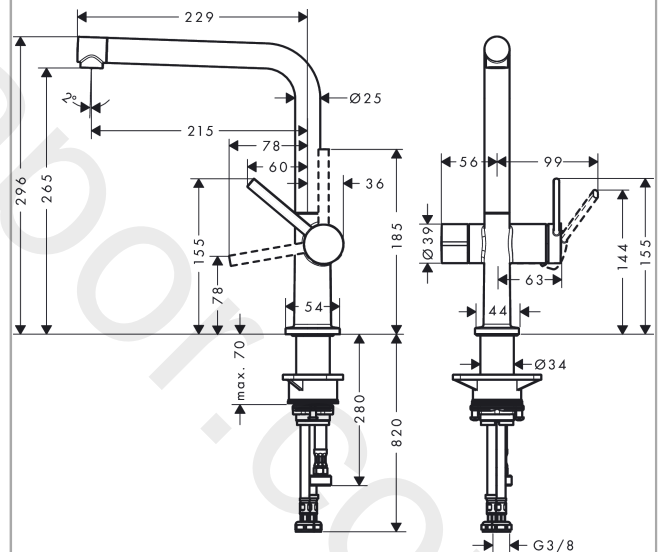

#### product features

- ComfortZone 270
- swivel range adjustable in 4 steps 60°, 110°, 150° or 360°
- laminar spray
- with integrated shut-off valve
- connection dimension: DN15
- maximum flow rate at 3 bar: 8 l/min
- ceramic cartridge
- connection type: G 3/8 connections
- temperature limitation adjustable
- suitable for continuous flow water heaters
- tap hole with Ø 35 mm required
- WRAS 2206356
- WRAS 2206356 - Approval letter

### Scale drawing

**Talis M54**

**Single lever kitchen mixer 270, device shut-off valve, 1jet**

Finish: **Stainless Steel Finish** Article Number: **72827800**

**Flowchart**

**Talis M54**

**Single lever kitchen mixer 270, device shut-off valve, 1jet**

Finish: **Stainless Steel Finish** Article Number: **72827800**

**Exploded Drawing**

Year of production: >04/20

**Talis M54****Single lever kitchen mixer 270, device shut-off valve, 1jet**Finish: **Stainless Steel Finish** Article Number: **72827800****Spare part list**

Year of production: &gt;04/20

Pos.	Description	Article Number	Price	PU
1	spout cpl.	93758800	£ 163,00	1
2	screw	97662000	£ 9,00	1
3	spray former	93748000	£ 25,00	1
4	service tool	93750000	£ 9,00	1
5	O-Ring 14x2,5	98189000	£ 3,30	1
6	axialring	97558000	£ 3,30	1
7	handle	93736800	£ 64,00	1
8	hollow set screw M5x5	98446000	£ 3,30	1
9	screw cover	93735610	£ 9,00	1
10	flange	93737800	£ 64,00	1
11	nut	93738000	£ 51,00	1
12	cartridge, assy	93760000	£ 96,00	1
13	handle	93809800	-	1
14	shut off unit	93658000	£ 79,00	1
15	O-ring 36x3	98052000	£ 3,30	1
16	support	97523000	£ 6,10	1
17	fixing set (Ø 34)	95049000	£ 16,10	1
18	lever collar	97548000	£ 3,30	1
19	connection hose 900 mm M8x0,75 G3/8	93746000	£ 43,00	1
20	O-ring 6,6x1,6	93019000	£ 3,30	1
21	O-ring 7x1,5	98422000	£ 3,30	1
22	reduction coupling	92844000	£ 16,10	1