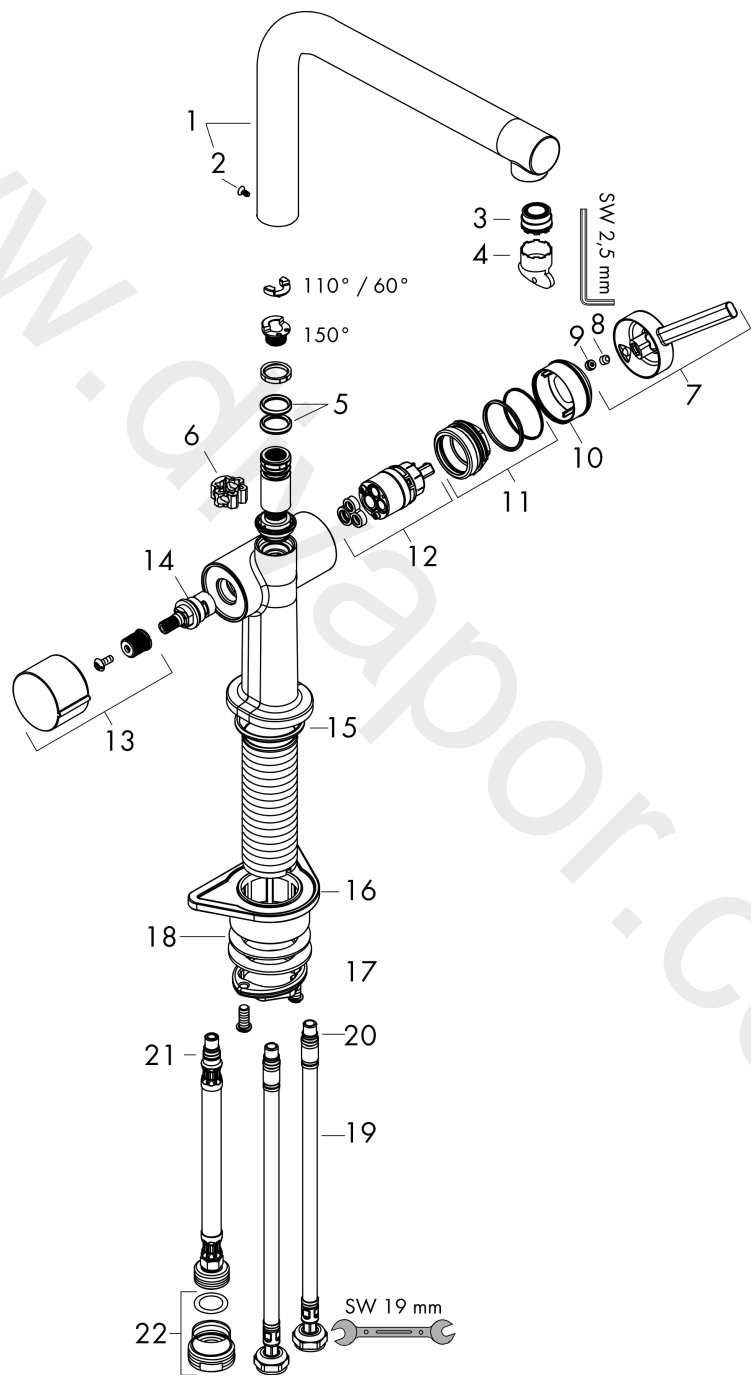

#### product features

- ComfortZone 270
- swivel range adjustable in 4 steps 60°, 110°, 150° or 360°
- laminar spray
- with integrated shut-off valve
- connection dimension: DN15
- maximum flow rate at 3 bar: 8 l/min
- ceramic cartridge
- connection type: G 3/8 connections
- temperature limitation adjustable
- suitable for continuous flow water heaters
- tap hole with Ø 35 mm required
- WRAS 2206356
- WRAS 2206356 - Approval letter

### Scale drawing

**Talis M54**

**Single lever kitchen mixer 270, device shut-off valve, 1jet**

Finish: **Stainless Steel Finish** Article Number: **72827800**

**Flowchart**

**Talis M54**

**Single lever kitchen mixer 270, device shut-off valve, 1jet**

Finish: **Stainless Steel Finish** Article Number: **72827800**

**Exploded Drawing**

Year of production: >04/20

**Talis M54****Single lever kitchen mixer 270, device shut-off valve, 1jet**Finish: **Stainless Steel Finish** Article Number: **72827800****Spare part list**

Year of production: &gt;04/20

Pos.	Description	Article Number	Price	PU
1	spout cpl.	93758800	£ 163,00	1
2	screw	97662000	£ 9,00	1
3	spray former	93748000	£ 25,00	1
4	service tool	93750000	£ 9,00	1
5	O-Ring 14x2,5	98189000	£ 3,30	1
6	axialring	97558000	£ 3,30	1
7	handle	93736800	£ 64,00	1
8	hollow set screw M5x5	98446000	£ 3,30	1
9	screw cover	93735610	£ 9,00	1
10	flange	93737800	£ 64,00	1
11	nut	93738000	£ 51,00	1
12	cartridge, assy	93760000	£ 96,00	1
13	handle	93809800	-	1
14	shut off unit	93658000	£ 79,00	1
15	O-ring 36x3	98052000	£ 3,30	1
16	support	97523000	£ 6,10	1
17	fixing set (Ø 34)	95049000	£ 16,10	1
18	lever collar	97548000	£ 3,30	1
19	connection hose 900 mm M8x0,75 G3/8	93746000	£ 43,00	1
20	O-ring 6,6x1,6	93019000	£ 3,30	1
21	O-ring 7x1,5	98422000	£ 3,30	1
22	reduction coupling	92844000	£ 16,10	1