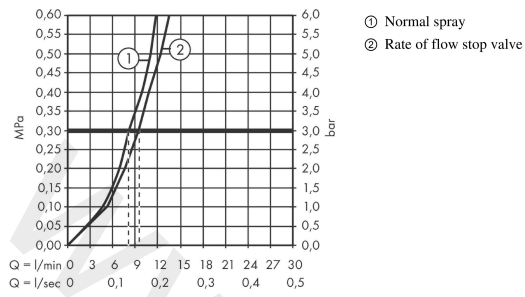

### Scale drawing

**Talis M54**

**Single lever kitchen mixer 270, device shut-off valve, 1jet**

Finish: **Stainless Steel Finish** Article Number: **72827800**

**Flowchart**

**Talis M54**

**Single lever kitchen mixer 270, device shut-off valve, 1jet**