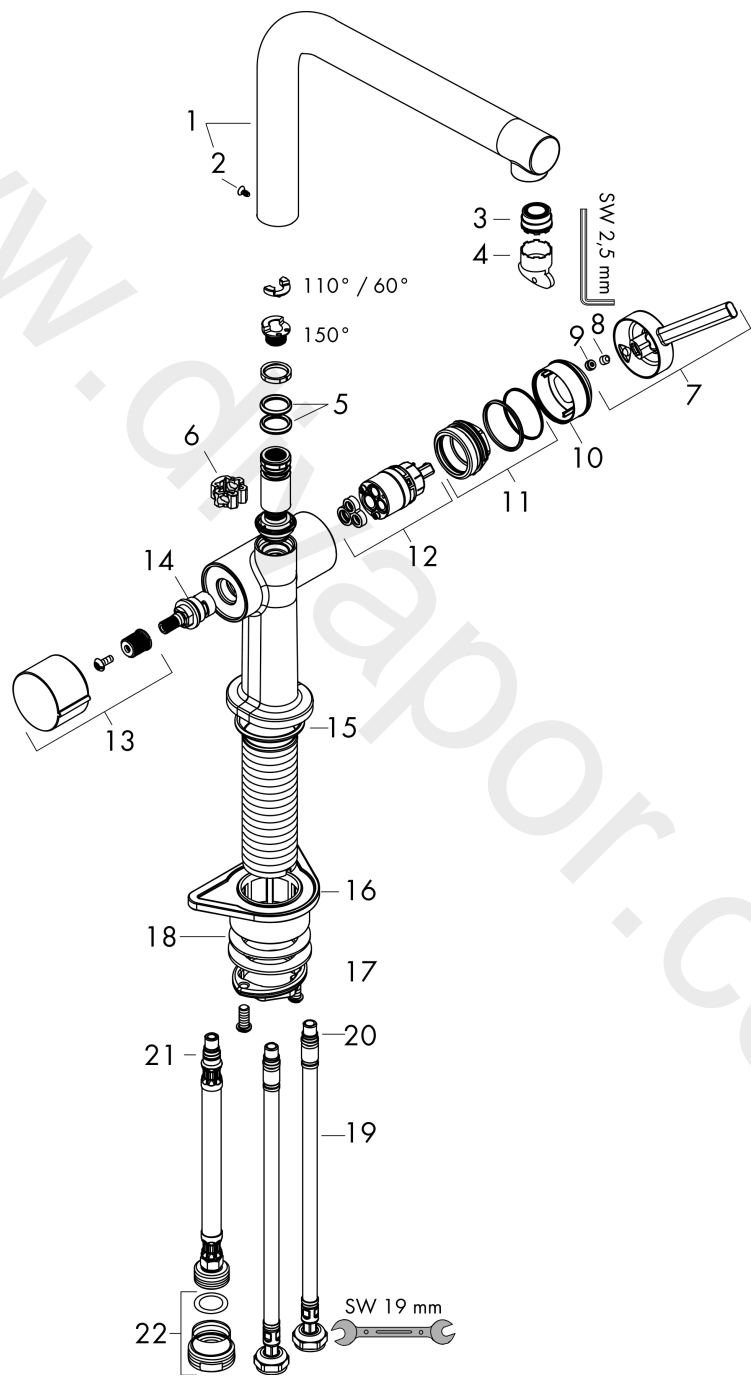

Talis M54

Single lever kitchen mixer 270, device shut-off valve, 1jet

Finish: **Matt Black** Article Number: **72827670**

Description

product features

- ComfortZone 270
- swivel range adjustable in 4 steps 60°, 110°, 150° or 360°
- laminar spray
- with integrated shut-off valve
- connection dimension: DN15
- maximum flow rate at 3 bar: 8 l/min
- ceramic cartridge
- connection type: G 3/8 connections
- temperature limitation adjustable
- suitable for continuous flow water heaters
- tap hole with Ø 35 mm required
- WRAS 2206356
- WRAS 2206356 - Approval letter

Technology

Design awards

reddot winner 2020

Product image

Scale drawing

Talis M54

Single lever kitchen mixer 270, device shut-off valve, 1jet

Finish: **Matt Black** Article Number: **72827670**

Flowchart

Talis M54
 Single lever kitchen mixer 270, device shut-off valve, 1jet
 Finish: **Matt Black** Article Number: **72827670**

Exploded Drawing

Year of production: >04/20

Talis M54**Single lever kitchen mixer 270, device shut-off valve, 1jet**Finish: **Matt Black** Article Number: **72827670****Spare part list**

Year of production: >04/20

Pos.	Description	Article Number	Price	PU
1	spout cpl.	93758670	£ 163,00	1
2	screw	97662000	£ 9,00	1
3	spray former	93748000	£ 25,00	1
4	service tool	93750000	£ 9,00	1
5	O-Ring 14x2,5	98189000	£ 3,30	1
6	axialring	97558000	£ 3,30	1
7	handle	93736670	£ 64,00	1
8	hollow set screw M5x5	98446000	£ 3,30	1
9	screw cover	93735610	£ 9,00	1
10	flange	93737670	£ 64,00	1
11	nut	93738000	£ 51,00	1
12	cartridge, assy	93760000	£ 96,00	1
13	handle	93809670	£ 64,00	1
14	shut off unit	93658000	£ 79,00	1
15	O-ring 36x3	98052000	£ 3,30	1
16	support	97523000	£ 6,10	1
17	fixing set (Ø 34)	95049000	£ 16,10	1
18	lever collar	97548000	£ 3,30	1
19	connection hose 900 mm M8x0,75 G3/8	93746000	£ 43,00	1
20	O-ring 6,6x1,6	93019000	£ 3,30	1
21	O-ring 7x1,5	98422000	£ 3,30	1
22	reduction coupling	92844000	£ 16,10	1