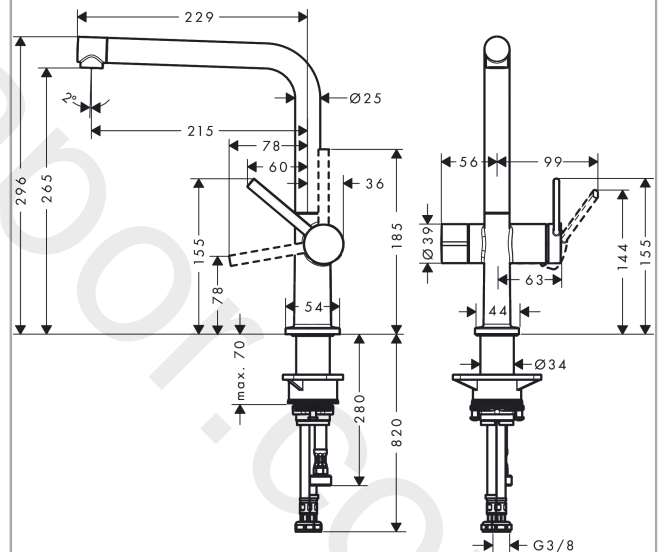

Talis M54

Single lever kitchen mixer 270, device shut-off valve, 1jet

Finish: **Matt Black** Article Number: **72827670**

Description

product features

- ComfortZone 270
- swivel range adjustable in 4 steps 60°, 110°, 150° or 360°
- laminar spray
- with integrated shut-off valve
- connection dimension: DN15
- maximum flow rate at 3 bar: 8 l/min
- ceramic cartridge
- connection type: G 3/8 connections
- temperature limitation adjustable
- suitable for continuous flow water heaters
- tap hole with Ø 35 mm required
- WRAS 2206356
- WRAS 2206356 - Approval letter

Technology

Design awards

reddot winner 2020

Product image

Scale drawing

Talis M54

Single lever kitchen mixer 270, device shut-off valve, 1jet

Finish: **Matt Black** Article Number: **72827670**

Flowchart

Talis M54
 Single lever kitchen mixer 270, device shut-off valve, 1jet
 Finish: **Matt Black** Article Number: **72827670**

Exploded Drawing

Year of production: >04/20

Talis M54**Single lever kitchen mixer 270, device shut-off valve, 1jet**Finish: **Matt Black** Article Number: **72827670****Spare part list**

Year of production: >04/20

Pos.	Description	Article Number	Price	PU
1	spout cpl.	93758670	£ 163,00	1
2	screw	97662000	£ 9,00	1
3	spray former	93748000	£ 25,00	1
4	service tool	93750000	£ 9,00	1
5	O-Ring 14x2,5	98189000	£ 3,30	1
6	axialring	97558000	£ 3,30	1
7	handle	93736670	£ 64,00	1
8	hollow set screw M5x5	98446000	£ 3,30	1
9	screw cover	93735610	£ 9,00	1
10	flange	93737670	£ 64,00	1
11	nut	93738000	£ 51,00	1
12	cartridge, assy	93760000	£ 96,00	1
13	handle	93809670	£ 64,00	1
14	shut off unit	93658000	£ 79,00	1
15	O-ring 36x3	98052000	£ 3,30	1
16	support	97523000	£ 6,10	1
17	fixing set (Ø 34)	95049000	£ 16,10	1
18	lever collar	97548000	£ 3,30	1
19	connection hose 900 mm M8x0,75 G3/8	93746000	£ 43,00	1
20	O-ring 6,6x1,6	93019000	£ 3,30	1
21	O-ring 7x1,5	98422000	£ 3,30	1
22	reduction coupling	92844000	£ 16,10	1