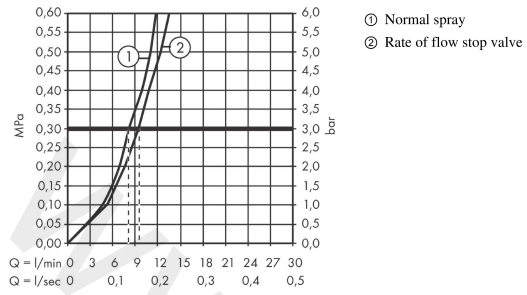

Talis M54

Single lever kitchen mixer 270, device shut-off valve, 1jet

Finish: **Matt Black** Article Number: **72827670**

Flowchart