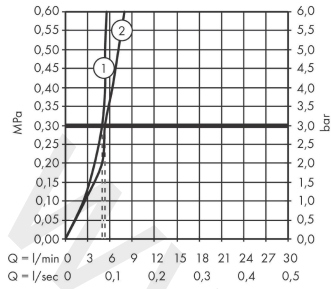

Talis Select M51

Single lever kitchen mixer 300, EcoSmart, pull-out spout, 1jet

Finish: **Chrome** Article Number: **72826000**

Flowchart

www.divapor.com