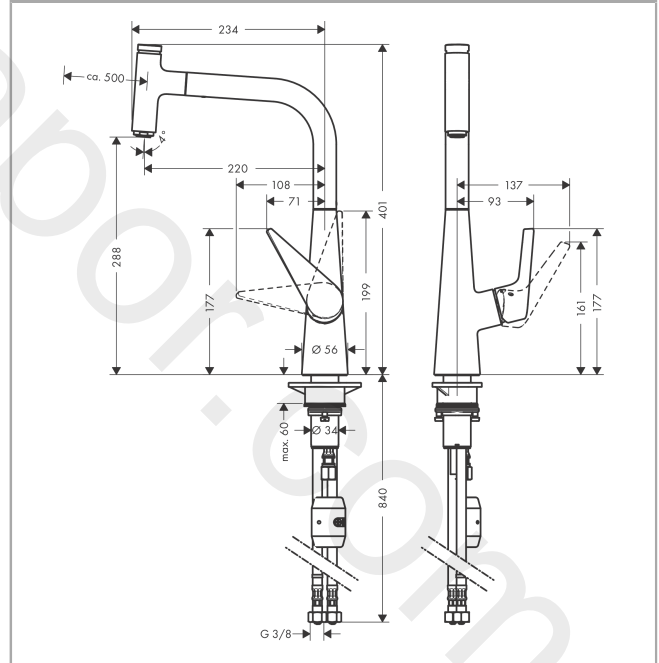

Scale drawing