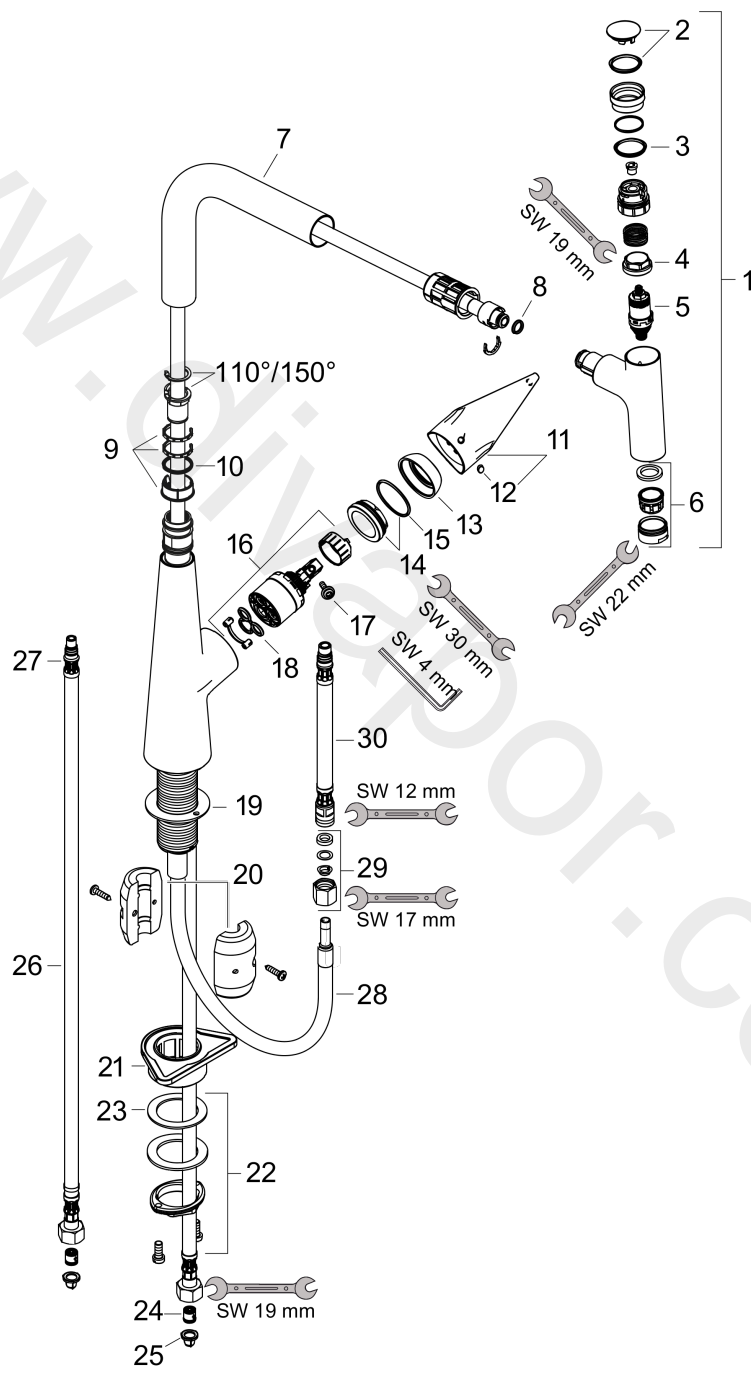

Finish: **Chrome** Article Number: **72826000**

Flowchart

www.divapor.com

Talis Select M51
Single lever kitchen mixer 300, EcoSmart, pull-out spout, 1jet
 Finish: **Chrome** Article Number: **72826000**

Exploded Drawing

Year of production: >10/19

Talis Select M51

Single lever kitchen mixer 300, EcoSmart, pull-out spout, 1jet

Finish: **Chrome** Article Number: **72826000**

Spare part list

Year of production: >10/19

Pos.	Description	Article Number	Price	PU
1	handspray	92570000	£ 275,00	1
2	cover	92566000	£ 16,10	1
3	O-ring 19x1,5	95962000	£ 3,30	1
4	nut	92567000	£ 20,50	1
5	shut off unit	98463000	£ 51,00	1
6	aerator M24x1 (5 l/min)	13185000	£ 22,30	1
7	spout cpl.	92583000	£ 79,00	1
8	O-ring 8x2	98112000	£ 3,30	1
9	set of lever collars	98365000	£ 9,00	1
10	O-ring 21x2,5	98211000	£ 3,30	1
11	handle	92581000	£ 51,00	1
12	screw cover	96338000	£ 3,30	1
13	flange	95498000	£ 9,00	1
14	nut	97209000	£ 16,10	1
15	O-Ring 32x2	98193000	£ 3,30	1
16	cartridge, assy	95646001	£ 96,00	1
17	locking screw for handle	95140000	£ 6,10	1
18	seal	95008000	£ 9,00	1
19	seal	92582000	£ 3,30	1
20	weight	92500000	£ 43,00	1
21	support	97523000	£ 6,10	1
22	fixing set (Ø 34)	95049000	£ 16,10	1
23	lever collar	97548000	£ 3,30	1
24	non return valve DW 10	96456000	£ 9,00	1
25	filter packing	95291000	£ 13,30	1
26	connection hose 900 mm M8x0,75 G3/8	95372000	£ 35,00	1
27	O-ring 7x1,5	98422000	£ 3,30	1
28	hose 1,50 m	92569000	£ 79,00	1
29	squeezing connection	96099000	£ 9,00	1
30	connection hose 600 mm M10x1	92568000	£ 64,00	1