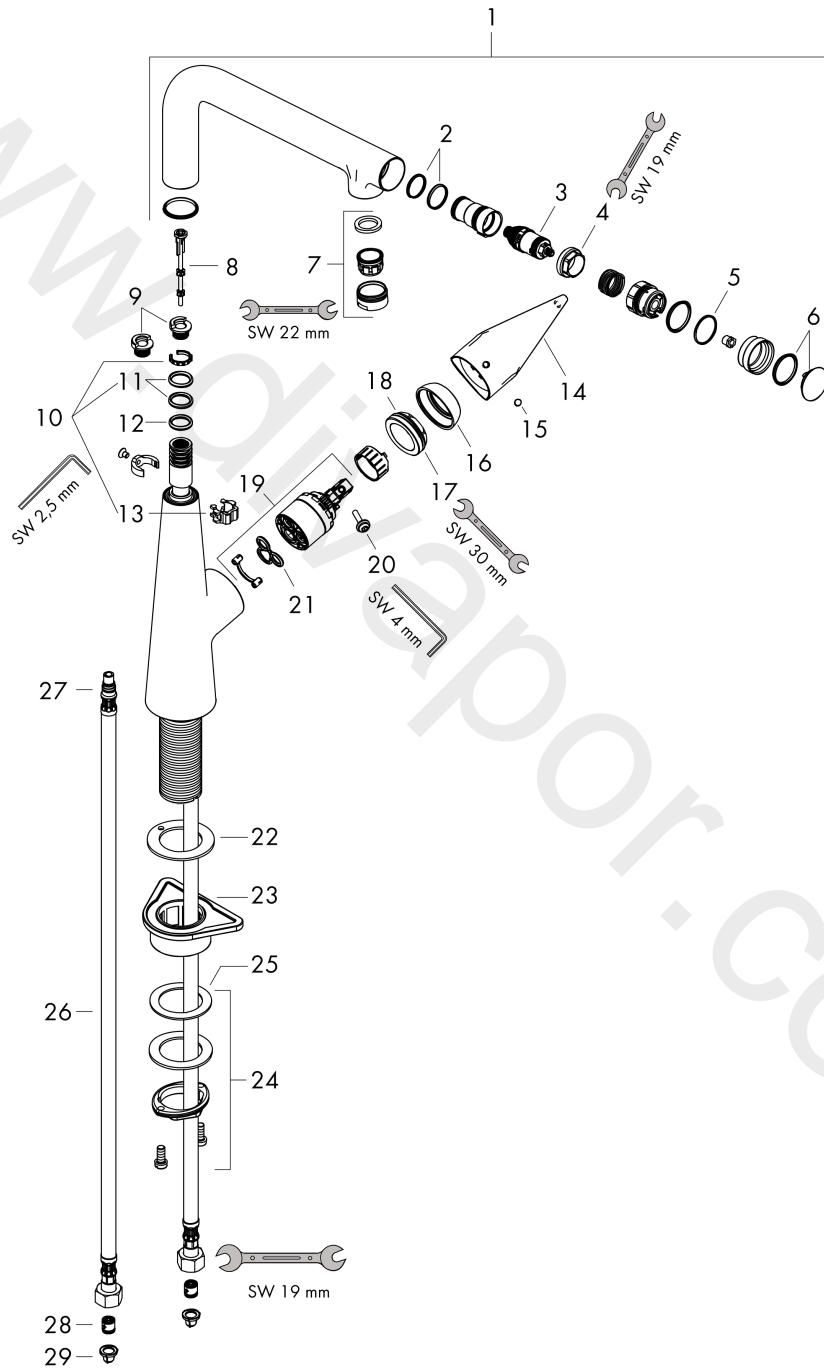

Talis Select M51
Single lever kitchen mixer 300, EcoSmart, 1jet
Finish: **Chrome** Article Number: **72825000**

Exploded Drawing

Year of production: >10/19

Talis Select M51
Single lever kitchen mixer 300, EcoSmart, 1jet
Finish: **Chrome** Article Number: **72825000**

Spare part list

Year of production: >10/19

Pos.	Description	Article Number	Price	PU
1	spout cpl.	92695000	£ 370,00	1
2	O-ring 17x1,5	98137000	£ 3,30	1
3	shut off unit	98463000	£ 51,00	1
4	nut	92567000	£ 20,50	1
5	O-ring 19x1,5	95962000	£ 3,30	1
6	cover	92566000	£ 16,10	1
7	aerator M24x1 (5 l/min)	13185000	£ 22,30	1
8	tappet	92505000	£ 6,10	1
9	set of locating rings (110° / 150°)	98486000	£ 16,10	1
10	sealing set	92646000	£ 20,50	1
11	O-Ring 14x2,5	98189000	£ 3,30	1
12	O-ring 11x3	92481000	£ 3,30	1
13	axialring	97558000	£ 3,30	1
14	handle	98455000	£ 64,00	1
15	screw cover	96338000	£ 3,30	1
16	flange	95498000	£ 9,00	1
17	nut	97209000	£ 16,10	1
18	O-Ring 32x2	98193000	£ 3,30	1
19	cartridge, assy	95646001	£ 96,00	1
20	locking screw for handle	95140000	£ 6,10	1
21	seal	95008000	£ 9,00	1
22	seal	92582000	£ 3,30	1
23	support	97523000	£ 6,10	1
24	fixing set (Ø 34)	95049000	£ 16,10	1
25	lever collar	97548000	£ 3,30	1
26	connection hose 900 mm M8x0,75 G3/8	95372000	£ 35,00	1
27	O-ring 7x1,5	98422000	£ 3,30	1
28	non return valve DW 10	96456000	£ 9,00	1
29	filter packing	95291000	£ 13,30	1
a	Grease	90920000	£ 16,10	1