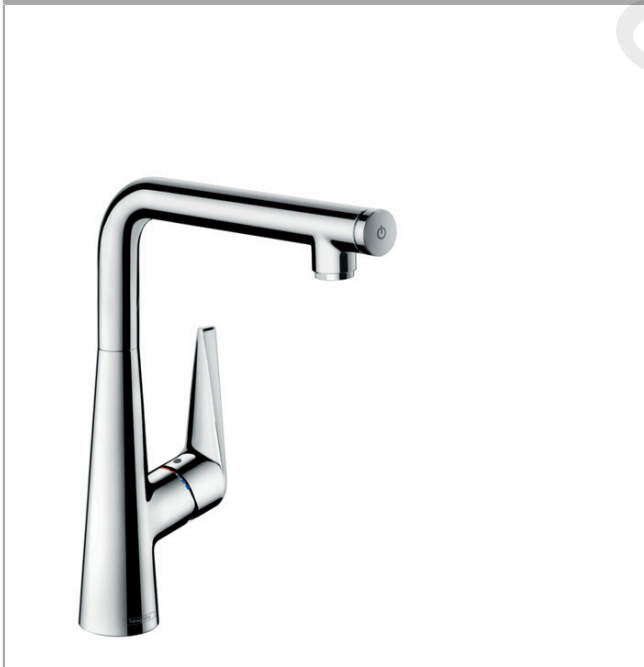

Talis Select M51
Single lever kitchen mixer 300, EcoSmart, 1jet
 Finish: **Chrome** Article Number: **72825000**

Description

product features

- ComfortZone 300
- I-spout
- swivel range adjustable in 3 steps 110°, 150° or 360°
- normal spray
- Select button for a comfortable start/stop of the water flow
- connection dimension: DN15
- maximum flow rate at 3 bar: 4,7 l/min
- ceramic cartridge
- connection type: G 3/8 connections
- temperature limitation adjustable
- integrated non-return valve
- suitable for continuous flow water heaters
- metal pull-out spray
- EU taxonomy: max. 6 l/min - Substantial Contribution (SC) possible
- WRAS 2007075
- WRAS 2007075 - Approval letter

Article Details

Price excl. VAT

529,17 £

Technology

Product image

Scale drawing

Talis Select M51
Single lever kitchen mixer 300, EcoSmart, 1jet
 Finish: **Chrome** Article Number: **72825000**

Flowchart

Talis Select M51
Single lever kitchen mixer 300, EcoSmart, 1jet
 Finish: **Chrome** Article Number: **72825000**

Exploded Drawing

Year of production: >10/19

Talis Select M51
Single lever kitchen mixer 300, EcoSmart, 1jet
 Finish: **Chrome** Article Number: **72825000**