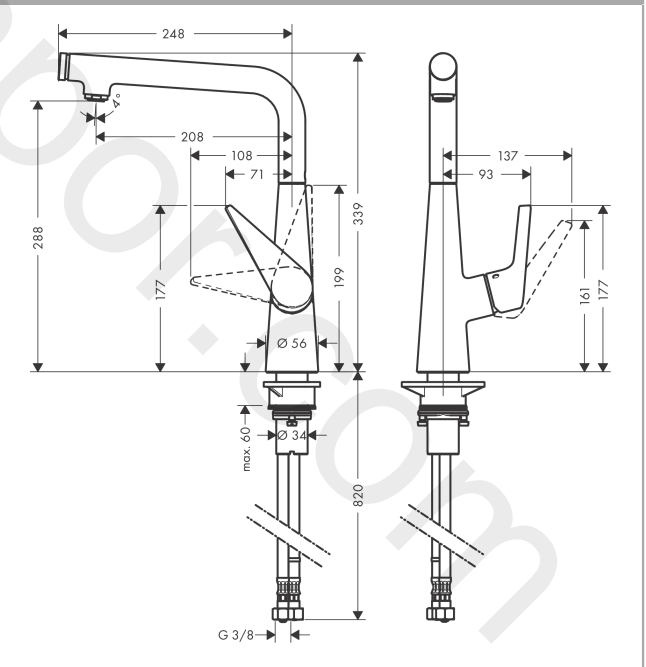

Scale drawing