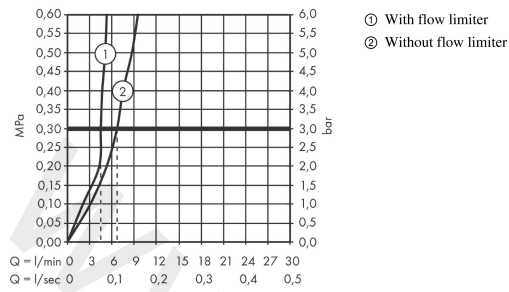

Talis Select M51
Single lever kitchen mixer 300, EcoSmart, 1jet
 Finish: **Chrome** Article Number: **72825000**

Description

product features

- ComfortZone 300
- I-spout
- swivel range adjustable in 3 steps 110°, 150° or 360°
- normal spray
- Select button for a comfortable start/stop of the water flow
- connection dimension: DN15
- maximum flow rate at 3 bar: 4,7 l/min
- ceramic cartridge
- connection type: G 3/8 connections
- temperature limitation adjustable
- integrated non-return valve
- suitable for continuous flow water heaters
- metal pull-out spray
- EU taxonomy: max. 6 l/min - Substantial Contribution (SC) possible
- WRAS 2007075
- WRAS 2007075 - Approval letter

Article Details

Price excl. VAT

529,17 £

Technology

Product image

Scale drawing

Talis Select M51
Single lever kitchen mixer 300, EcoSmart, 1jet
 Finish: **Chrome** Article Number: **72825000**

Flowchart