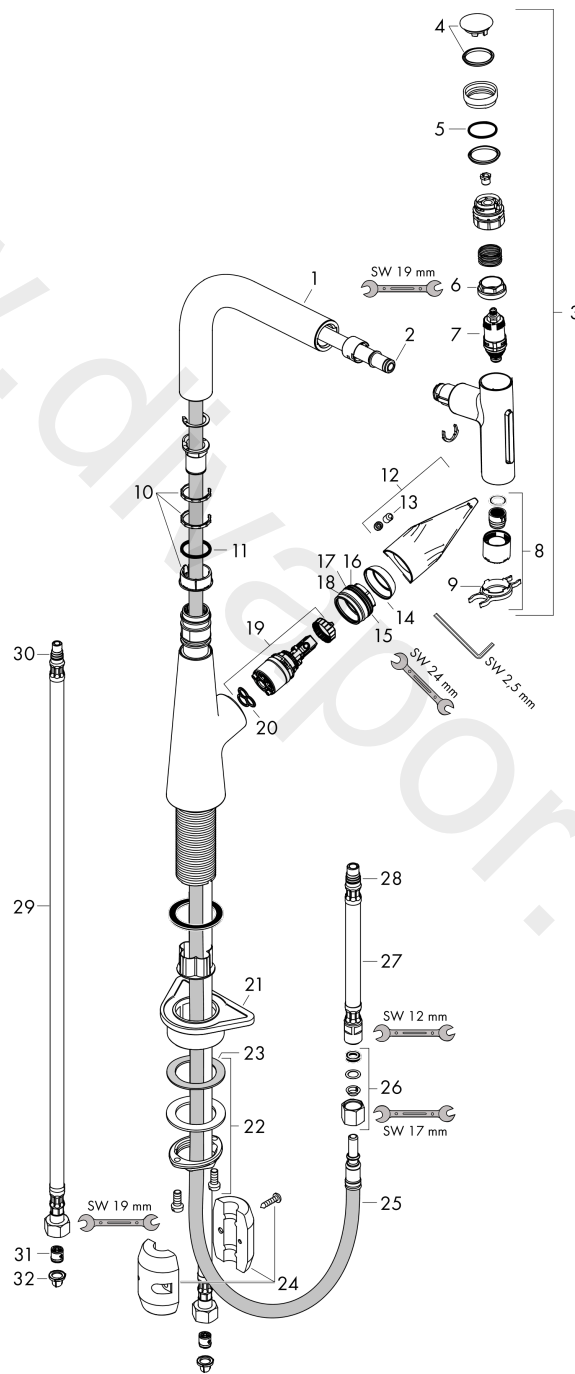

Flowchart

Talis Select M51
Single lever kitchen mixer 220, pull-out spray, 2jet
 Finish: **Stainless Steel Finish** Article Number: **72824800**

Exploded Drawing

Year of production: >10/19

Talis Select M51

Single lever kitchen mixer 220, pull-out spray, 2jet

Finish: **Stainless Steel Finish** Article Number: **72824800**

Spare part list

Year of production: >10/19

Pos.	Description	Article Number	Price	PU
1	spout cpl.	93175800	£ 224,00	1
2	O-ring 8x2	98112000	£ 3,30	1
3	handspray	93410800	£ 345,00	1
4	cover	92566880	£ 20,50	1
5	O-Ring 14x1,5	98201000	£ 3,30	1
6	nut	92567000	£ 20,50	1
7	shut off unit	98463000	£ 51,00	1
8	spray former	93342000	£ 51,00	1
9	service tool	95910000	£ 9,00	1
10	set of lever collars	98365000	£ 9,00	1
11	O-ring 21x2,5	98211000	£ 3,30	1
12	handle	93148800	£ 51,00	1
13	screw cover	95704000	£ 3,30	1
14	flange	95493800	£ 35,00	1
15	nut	98864000	£ 43,00	1
16	O-ring 23x2	98398000	£ 3,30	1
17	O-ring 27x1,5	92527000	£ 13,30	1
18	O-ring 25x1,5	98146000	£ 3,30	1
19	cartridge, assy	97685000	£ 64,00	1
20	seal	98865000	£ 35,00	1
21	support	97523000	£ 6,10	1
22	fixing set (Ø 34)	95049000	£ 16,10	1
23	lever collar	97548000	£ 3,30	1
24	weight	92500000	£ 43,00	1
25	hose 1,50 m	92569000	£ 79,00	1
26	squeezing connection	96099000	£ 9,00	1
27	connection hose 600 mm M10x1	92568000	£ 64,00	1
28	O-ring 8x1,75	97827000	£ 3,30	1
29	connection hose 900 mm M8x0,75 G3/8	95372000	£ 35,00	1
30	O-ring 7x1,5	98422000	£ 3,30	1
31	non return valve DW 10	96456000	£ 9,00	1
32	filter packing	95291000	£ 13,30	1
a	Grease	90920000	£ 16,10	1