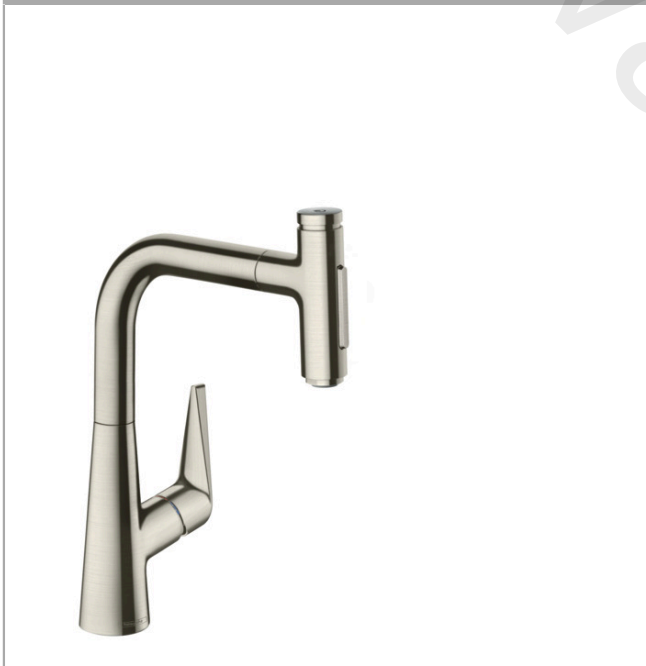

Talis Select M51

Single lever kitchen mixer 220, pull-out spray, 2jet

Finish: **Stainless Steel Finish** Article Number: **72824800**

Description

product features

- ComfortZone 220
- swivel range adjustable in 2 steps to 110° or 150°
- laminar spray, shower spray
- lockable shower spray, spray returns through pressing spray diverter and spray returns automatically through handle closing
- Select button for a comfortable start/stop of the water flow
- MagFit magnetic shower support
- connection dimension: DN15
- maximum flow rate at 3 bar: 7 l/min
- ceramic cartridge
- connection type: G 3/8 connections
- temperature limitation adjustable
- integrated non-return valve
- suitable for continuous flow water heaters
- extension length up to 50 cm

Article Details

Price excl. VAT

622,90 £

Technology

Product image

Scale drawing

Talis Select M51
Single lever kitchen mixer 220, pull-out spray, 2jet
 Finish: **Stainless Steel Finish** Article Number: **72824800**

Flowchart

Talis Select M51
Single lever kitchen mixer 220, pull-out spray, 2jet
 Finish: **Stainless Steel Finish** Article Number: **72824800**

Exploded Drawing

Year of production: >10/19

Talis Select M51