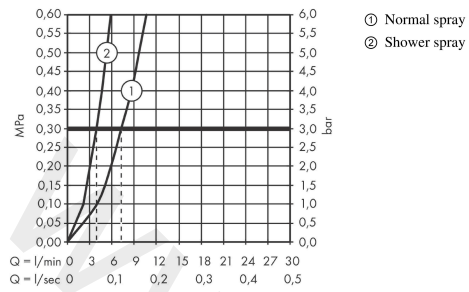

Talis Select M51

Single lever kitchen mixer 220, pull-out spray, 2jet

Finish: **Stainless Steel Finish** Article Number: **72824800**

Description

product features

- ComfortZone 220
- swivel range adjustable in 2 steps to 110° or 150°
- laminar spray, shower spray
- lockable shower spray, spray returns through pressing spray diverter and spray returns automatically through handle closing
- Select button for a comfortable start/stop of the water flow
- MagFit magnetic shower support
- connection dimension: DN15
- maximum flow rate at 3 bar: 7 l/min
- ceramic cartridge
- connection type: G 3/8 connections
- temperature limitation adjustable
- integrated non-return valve
- suitable for continuous flow water heaters
- extension length up to 50 cm

Article Details

Price excl. VAT

622,90 £

Technology

Product image

Scale drawing

Talis Select M51
Single lever kitchen mixer 220, pull-out spray, 2jet
 Finish: **Stainless Steel Finish** Article Number: **72824800**

Flowchart

Talis Select M51
Single lever kitchen mixer 220, pull-out spray, 2jet
 Finish: **Stainless Steel Finish** Article Number: **72824800**

Exploded Drawing

Year of production: >10/19

Talis Select M51