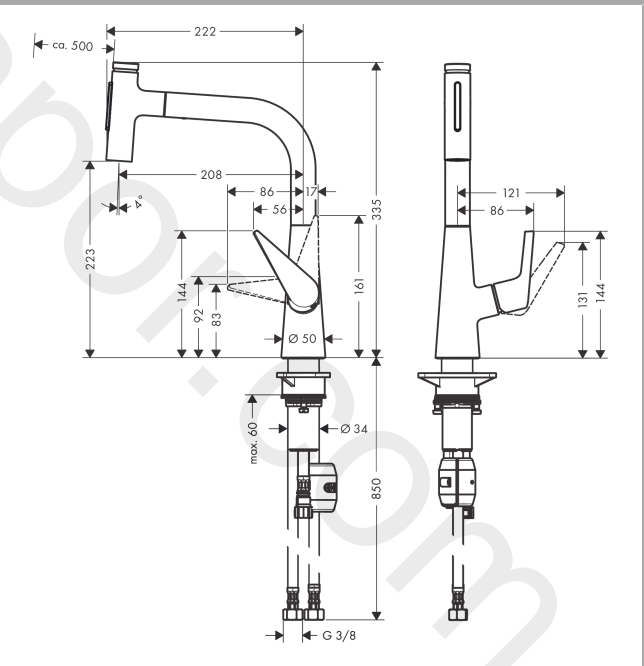

Talis Select M51

Single lever kitchen mixer 220, pull-out spray, 2jet

Finish: **Stainless Steel Finish** Article Number: **72824800**

Description

product features

- ComfortZone 220
- swivel range adjustable in 2 steps to 110° or 150°
- laminar spray, shower spray
- lockable shower spray, spray returns through pressing spray diverter and spray returns automatically through handle closing
- Select button for a comfortable start/stop of the water flow
- MagFit magnetic shower support
- connection dimension: DN15
- maximum flow rate at 3 bar: 7 l/min
- ceramic cartridge
- connection type: G 3/8 connections
- temperature limitation adjustable
- integrated non-return valve
- suitable for continuous flow water heaters
- extension length up to 50 cm

Article Details

Price excl. VAT

622,90 £

Technology

Product image

Scale drawing

Talis Select M51
Single lever kitchen mixer 220, pull-out spray, 2jet
 Finish: **Stainless Steel Finish** Article Number: **72824800**

Flowchart

Talis Select M51
Single lever kitchen mixer 220, pull-out spray, 2jet
 Finish: **Stainless Steel Finish** Article Number: **72824800**

Exploded Drawing

Year of production: >10/19

Talis Select M51