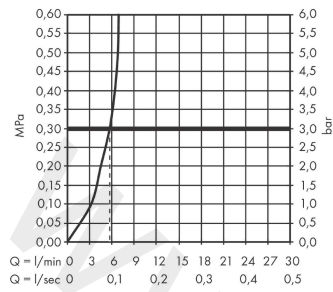

Technology

Product image

Scale drawing

Talis Select M51
Single lever kitchen mixer 220, pull-out spray, 2jet
 Finish: **Chrome** Article Number: **72824007**

Flowchart

Talis Select M51
Single lever kitchen mixer 220, pull-out spray, 2jet
 Finish: **Chrome** Article Number: **72824007**

Exploded Drawing

Year of production: >10/19

Talis Select M51

Single lever kitchen mixer 220, pull-out spray, 2jet

Finish: **Chrome** Article Number: **72824007**

Spare part list

Year of production: >10/19

Pos.	Description	Article Number	Price	PU
1	spout cpl.	93175000	£ 137,00	1
2	O-ring 8x2	98112000	£ 3,30	1
3	handspray	93412000	£ 275,00	1
4	cover	92566880	£ 20,50	1
5	O-Ring 14x1,5	98201000	£ 3,30	1
6	nut	92567000	£ 20,50	1
7	shut off unit	98463000	£ 51,00	1
8	spray former	93342000	£ 51,00	1
9	service tool	95910000	£ 9,00	1
10	set of lever collars	98365000	£ 9,00	1
11	O-ring 21x2,5	98211000	£ 3,30	1
12	handle	93148000	£ 35,00	1
13	screw cover	95704000	£ 3,30	1
14	flange	95493000	£ 20,50	1
15	nut	98864000	£ 43,00	1
16	O-ring 23x2	98398000	£ 3,30	1
17	O-ring 27x1,5	92527000	£ 13,30	1
18	O-ring 25x1,5	98146000	£ 3,30	1
19	cartridge, assy	97685000	£ 64,00	1
20	seal	98865000	£ 35,00	1
21	support	97523000	£ 6,10	1
22	fixing set (Ø 34)	95049000	£ 16,10	1
23	lever collar	97548000	£ 3,30	1
24	weight	92500000	£ 43,00	1
25	hose 1,50 m	92569000	£ 79,00	1
26	squeezing connection	96099000	£ 9,00	1
27	connection hose 600 mm M10x1	92568000	£ 64,00	1
28	O-ring 8x1,75	97827000	£ 3,30	1
29	connection hose 900 mm M8x0,75 G3/8	95372000	£ 35,00	1
30	O-ring 7x1,5	98422000	£ 3,30	1
31	non return valve DW 10	96456000	£ 9,00	1
32	filter packing	95291000	£ 13,30	1
a	Grease	90920000	£ 16,10	1