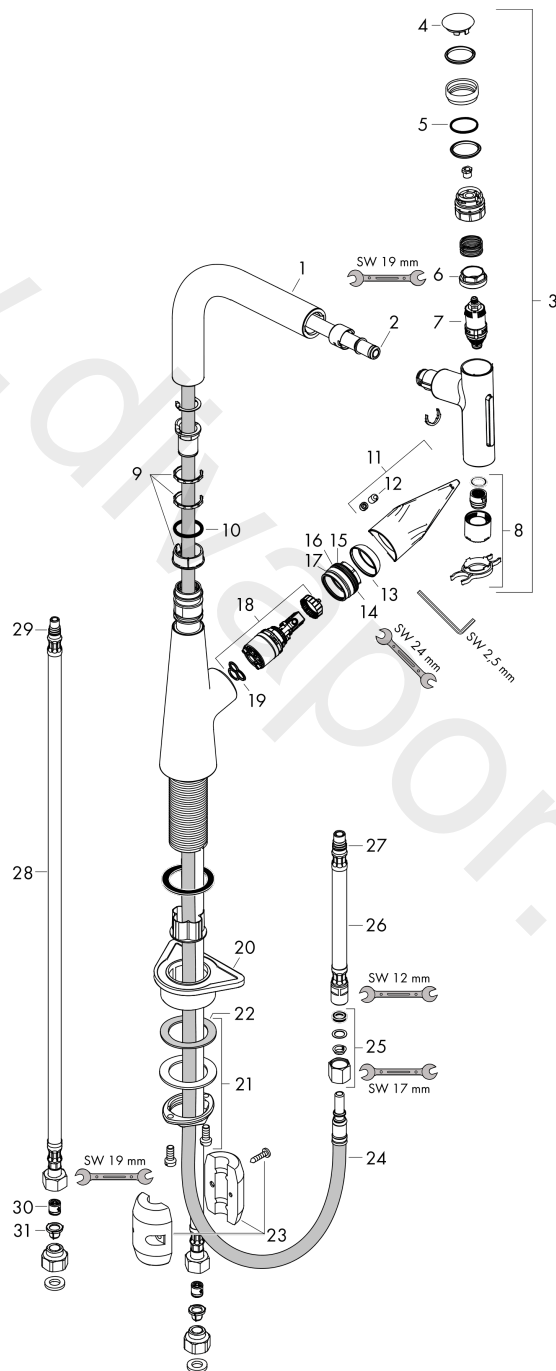

Exploded Drawing

Year of production: >10/19

Talis Select M51

Single lever kitchen mixer 220, pull-out spray, 2jet

Finish: **Chrome** Article Number: **72824007**

Spare part list

Year of production: >10/19

Pos.	Description	Article Number	Price	PU
1	spout cpl.	93175000	£ 137,00	1
2	O-ring 8x2	98112000	£ 3,30	1
3	handspray	93412000	£ 275,00	1
4	cover	92566880	£ 20,50	1
5	O-Ring 14x1,5	98201000	£ 3,30	1
6	nut	92567000	£ 20,50	1
7	shut off unit	98463000	£ 51,00	1
8	spray former	93342000	£ 51,00	1
9	service tool	95910000	£ 9,00	1
10	set of lever collars	98365000	£ 9,00	1
11	O-ring 21x2,5	98211000	£ 3,30	1
12	handle	93148000	£ 35,00	1
13	screw cover	95704000	£ 3,30	1
14	flange	95493000	£ 20,50	1
15	nut	98864000	£ 43,00	1
16	O-ring 23x2	98398000	£ 3,30	1
17	O-ring 27x1,5	92527000	£ 13,30	1
18	O-ring 25x1,5	98146000	£ 3,30	1
19	cartridge, assy	97685000	£ 64,00	1
20	seal	98865000	£ 35,00	1
21	support	97523000	£ 6,10	1
22	fixing set (Ø 34)	95049000	£ 16,10	1
23	lever collar	97548000	£ 3,30	1
24	weight	92500000	£ 43,00	1
25	hose 1,50 m	92569000	£ 79,00	1
26	squeezing connection	96099000	£ 9,00	1
27	connection hose 600 mm M10x1	92568000	£ 64,00	1
28	O-ring 8x1,75	97827000	£ 3,30	1
29	connection hose 900 mm M8x0,75 G3/8	95372000	£ 35,00	1
30	O-ring 7x1,5	98422000	£ 3,30	1
31	non return valve DW 10	96456000	£ 9,00	1
32	filter packing	95291000	£ 13,30	1
a	Grease	90920000	£ 16,10	1