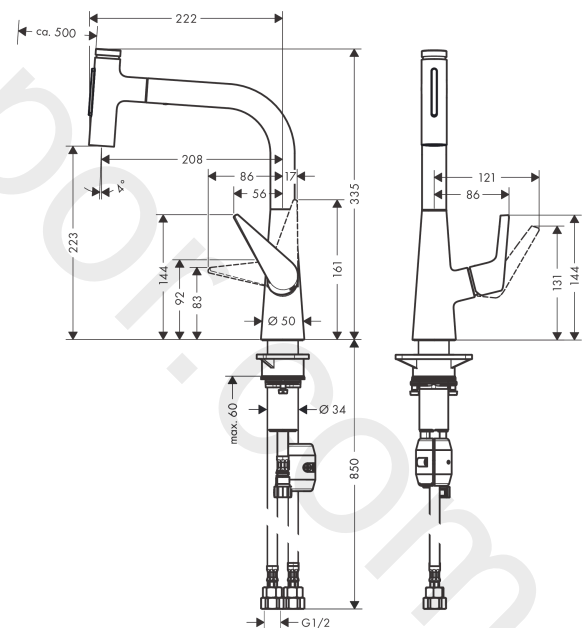

Scale drawing