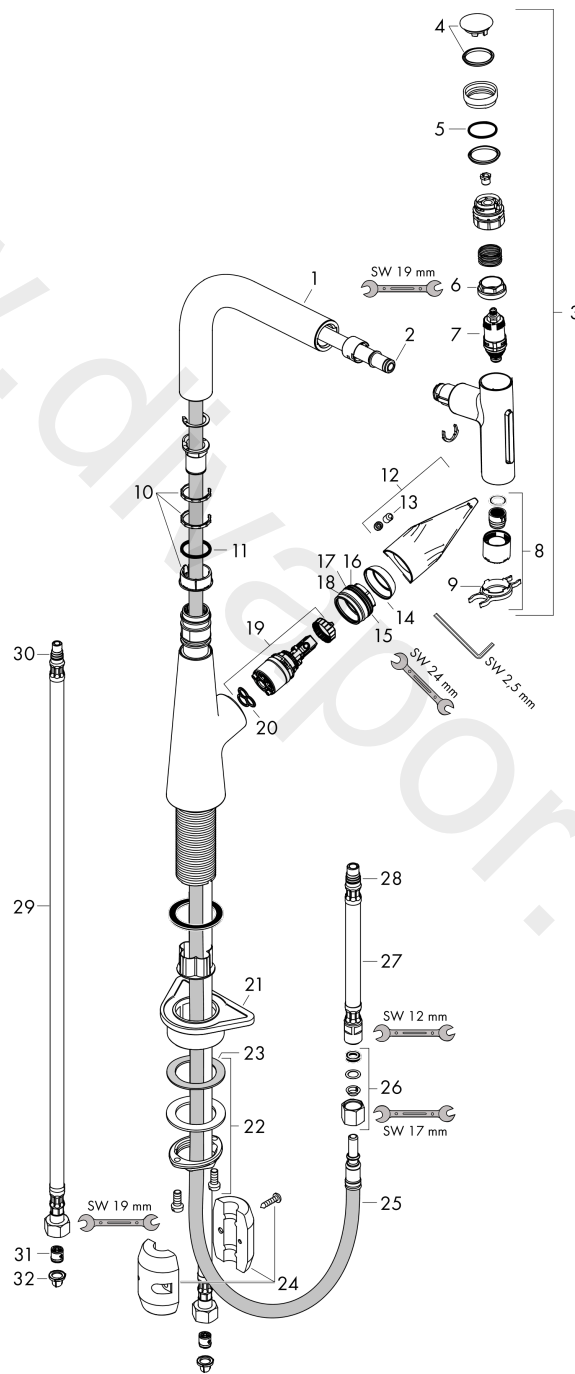

Talis Select M51
Single lever kitchen mixer 220, pull-out spray, 2jet
 Finish: **Chrome** Article Number: **72824000**

Exploded Drawing

Year of production: >10/19

Talis Select M51

Single lever kitchen mixer 220, pull-out spray, 2jet

Finish: **Chrome** Article Number: **72824000**

Spare part list

Year of production: >10/19

Pos.	Description	Article Number	Price	PU
1	spout cpl.	93175000	£ 137,00	1
2	O-ring 8x2	98112000	£ 3,30	1
3	handspray	93410000	£ 224,00	1
4	cover	92566880	£ 20,50	1
5	O-Ring 14x1,5	98201000	£ 3,30	1
6	nut	92567000	£ 20,50	1
7	shut off unit	98463000	£ 51,00	1
8	spray former	93342000	£ 51,00	1
9	service tool	95910000	£ 9,00	1
10	set of lever collars	98365000	£ 9,00	1
11	O-ring 21x2,5	98211000	£ 3,30	1
12	handle	93148000	£ 35,00	1
13	screw cover	95704000	£ 3,30	1
14	flange	95493000	£ 20,50	1
15	nut	98864000	£ 43,00	1
16	O-ring 23x2	98398000	£ 3,30	1
17	O-ring 27x1,5	92527000	£ 13,30	1
18	O-ring 25x1,5	98146000	£ 3,30	1
19	cartridge, assy	97685000	£ 64,00	1
20	seal	98865000	£ 35,00	1
21	support	97523000	£ 6,10	1
22	fixing set (Ø 34)	95049000	£ 16,10	1
23	lever collar	97548000	£ 3,30	1
24	weight	92500000	£ 43,00	1
25	hose 1,50 m	92569000	£ 79,00	1
26	squeezing connection	96099000	£ 9,00	1
27	connection hose 600 mm M10x1	92568000	£ 64,00	1
28	O-ring 8x1,75	97827000	£ 3,30	1
29	connection hose 900 mm M8x0,75 G3/8	95372000	£ 35,00	1
30	O-ring 7x1,5	98422000	£ 3,30	1
31	non return valve DW 10	96456000	£ 9,00	1
32	filter packing	95291000	£ 13,30	1
a	Grease	90920000	£ 16,10	1