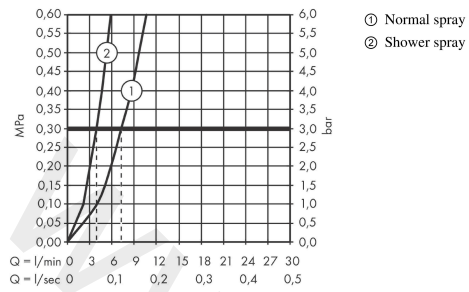

Talis Select M51
Single lever kitchen mixer 220, pull-out spray, 2jet
 Finish: **Chrome** Article Number: **72824000**

Description

product features

- ComfortZone 220
- swivel range adjustable in 2 steps to 110° or 150°
- laminar spray, shower spray
- lockable shower spray, spray returns through pressing spray diverter and spray returns automatically through handle closing
- Select button for a comfortable start/stop of the water flow
- MagFit magnetic shower support
- connection dimension: DN15
- maximum flow rate at 3 bar: 7 l/min
- ceramic cartridge
- connection type: G 3/8 connections
- temperature limitation adjustable
- integrated non-return valve
- suitable for continuous flow water heaters
- extension length up to 50 cm

Article Details

Price excl. VAT

479,17 £

Technology

Product image

Scale drawing

Talis Select M51
Single lever kitchen mixer 220, pull-out spray, 2jet
 Finish: **Chrome** Article Number: **72824000**

Flowchart