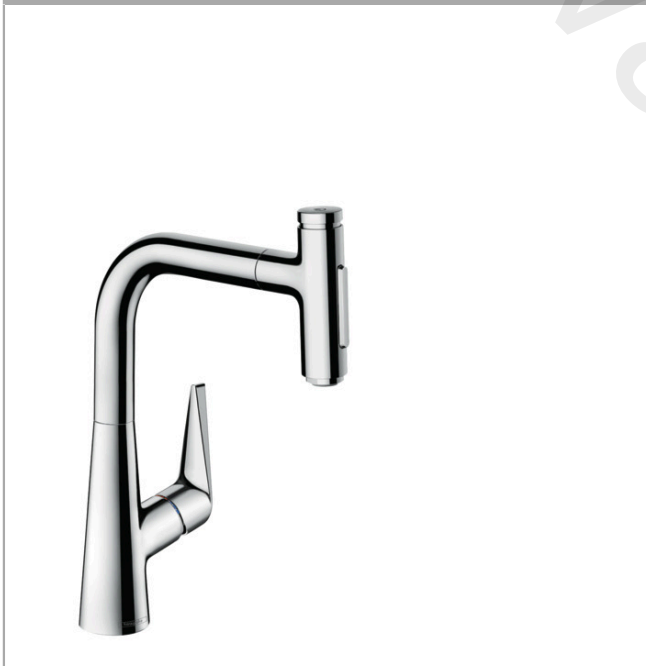

Talis Select M51
Single lever kitchen mixer 220, pull-out spray, 2jet
 Finish: **Chrome** Article Number: **72824000**

Description

product features

- ComfortZone 220
- swivel range adjustable in 2 steps to 110° or 150°
- laminar spray, shower spray
- lockable shower spray, spray returns through pressing spray diverter and spray returns automatically through handle closing
- Select button for a comfortable start/stop of the water flow
- MagFit magnetic shower support
- connection dimension: DN15
- maximum flow rate at 3 bar: 7 l/min
- ceramic cartridge
- connection type: G 3/8 connections
- temperature limitation adjustable
- integrated non-return valve
- suitable for continuous flow water heaters
- extension length up to 50 cm

Article Details

Price excl. VAT

479,17 £

Technology

Product image

Scale drawing

Talis Select M51
Single lever kitchen mixer 220, pull-out spray, 2jet
 Finish: **Chrome** Article Number: **72824000**

Flowchart

Talis Select M51
Single lever kitchen mixer 220, pull-out spray, 2jet
 Finish: **Chrome** Article Number: **72824000**

Exploded Drawing

Year of production: >10/19

Talis Select M51

Single lever kitchen mixer 220, pull-out spray, 2jet